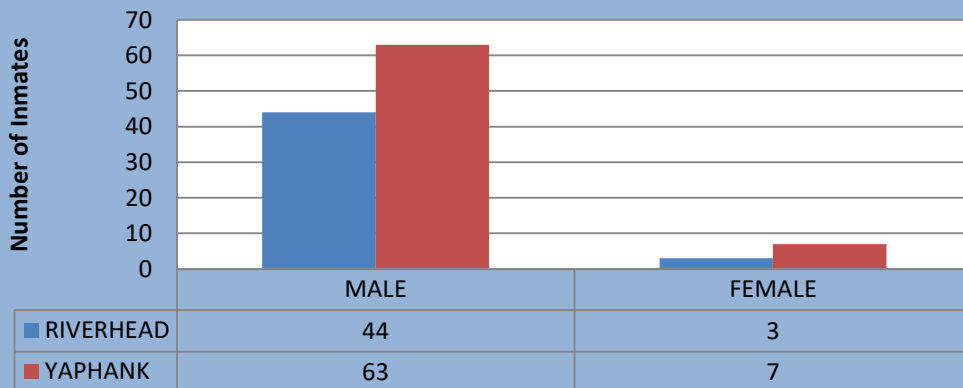

**TOTAL SUFFOLK COUNTY CORRECTIONAL FACILITIES
POPULATION AS OF 08/23/2021: 810 INMATES**

**MAXIMUM SECURITY
FACILITY: 373 MINIMUM
SECURITY FACILITY: 429**

Jail Population by Race

Jail Population by Ethnicity

Number of Termers by Facility and Gender

Top 10 Towns by Recorded Residence

Top 10 Holding Charges

**PRE-
ARRAIGNMENT
IN CUSTODY: 11**

**ADMISSIONS: 3
DISCHARGES: 1**

INMATES HOUSED OUT OF FACILITY (EXCLUDING NURSERY)