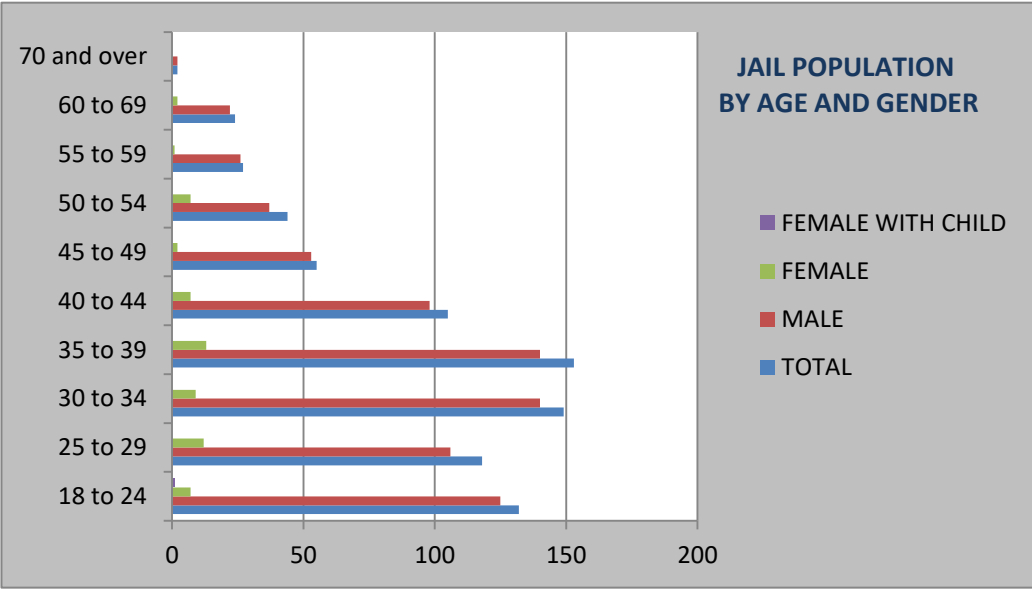

**TOTAL SUFFOLK COUNTY CORRECTIONAL FACILITIES
POPULATION AS OF 08/23/2021: 810 INMATES**

**MAXIMUM SECURITY
FACILITY: 373 MINIMUM
SECURITY FACILITY: 429**

Jail Population by Race

Jail Population by Ethnicity

Number of Termers by Facility and Gender

Top 10 Towns by Recorded Residence

Top 10 Holding Charges

**PRE-
ARRAIGNMENT
IN CUSTODY: 11**

**ADMISSIONS: 3
DISCHARGES: 1**

INMATES HOUSED OUT OF FACILITY (EXCLUDING NURSERY)