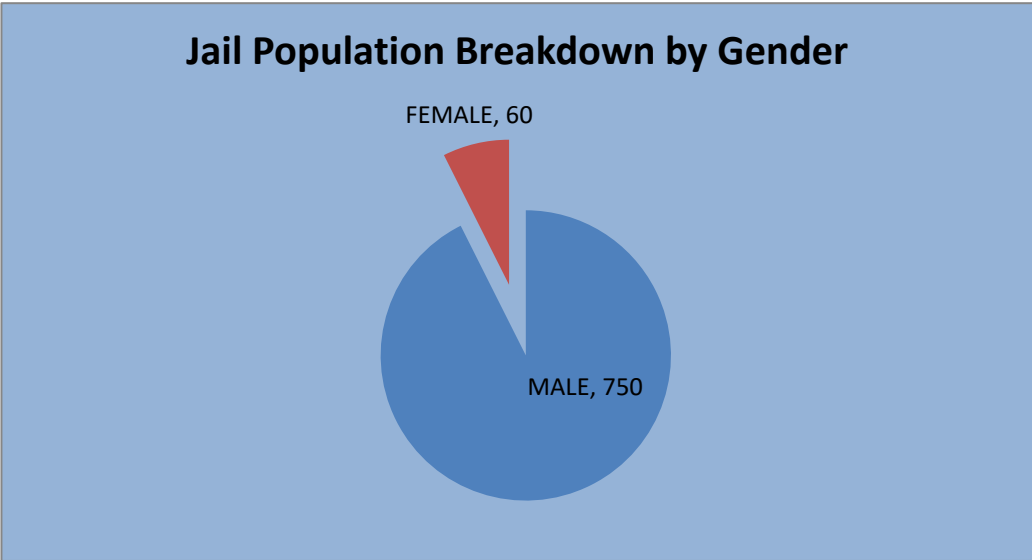

**TOTAL SUFFOLK COUNTY CORRECTIONAL FACILITIES
POPULATION AS OF 08/23/2021: 810 INMATES**

**MAXIMUM SECURITY
FACILITY: 373 MINIMUM
SECURITY FACILITY: 429**

Jail Population by Race

Jail Population by Ethnicity