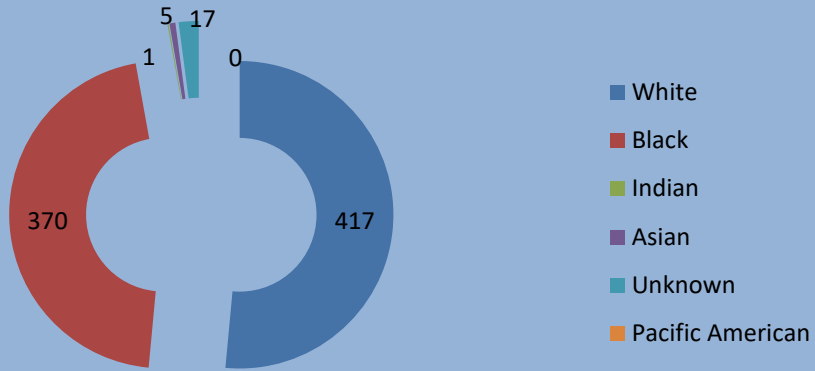

**TOTAL SUFFOLK COUNTY CORRECTIONAL FACILITIES
POPULATION AS OF 08/23/2021: 810 INMATES**

**MAXIMUM SECURITY
FACILITY: 373 MINIMUM
SECURITY FACILITY: 429**

Jail Population by Race

Jail Population by Ethnicity