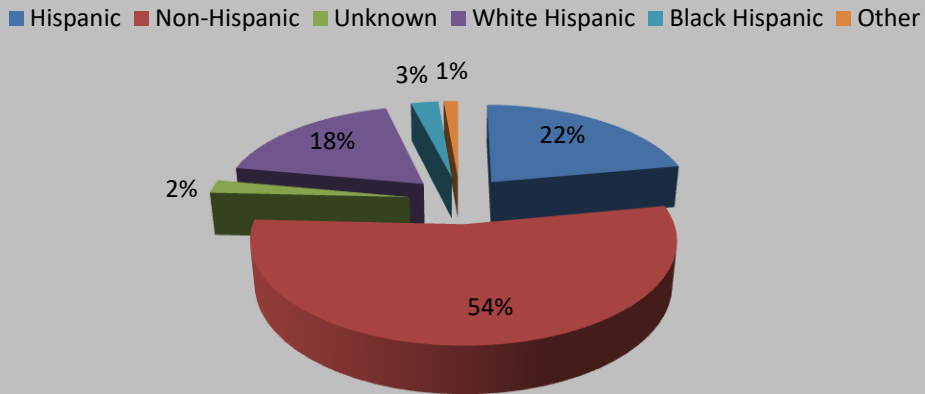

**TOTAL SUFFOLK COUNTY CORRECTIONAL FACILITIES
POPULATION AS OF 08/23/2021: 810 INMATES**

**MAXIMUM SECURITY
FACILITY: 373 MINIMUM
SECURITY FACILITY: 429**

Jail Population by Race

Jail Population by Ethnicity

Number of Termers by Facility and Gender

Top 10 Towns by Recorded Residence

Top 10 Holding Charges

**PRE-
ARRAIGNMENT
IN CUSTODY: 11**

**ADMISSIONS: 3
DISCHARGES: 1**

INMATES HOUSED OUT OF FACILITY (EXCLUDING NURSERY)