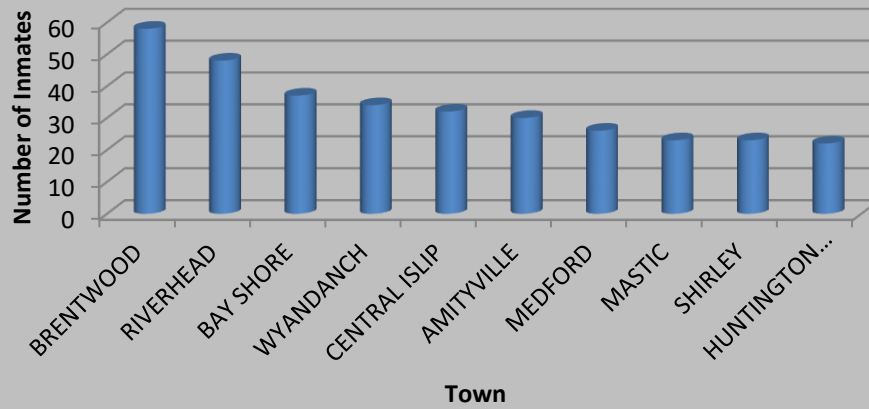

**TOTAL SUFFOLK COUNTY CORRECTIONAL FACILITIES
POPULATION AS OF 08/23/2021: 810 INMATES**

**MAXIMUM SECURITY
FACILITY: 373 MINIMUM
SECURITY FACILITY: 429**

Jail Population by Race

Jail Population by Ethnicity

Number of Termers by Facility and Gender

Top 10 Towns by Recorded Residence

Top 10 Holding Charges

**PRE-
ARRAIGNMENT
IN CUSTODY: 11**

**ADMISSIONS: 3
DISCHARGES: 1**

INMATES HOUSED OUT OF FACILITY (EXCLUDING NURSERY)