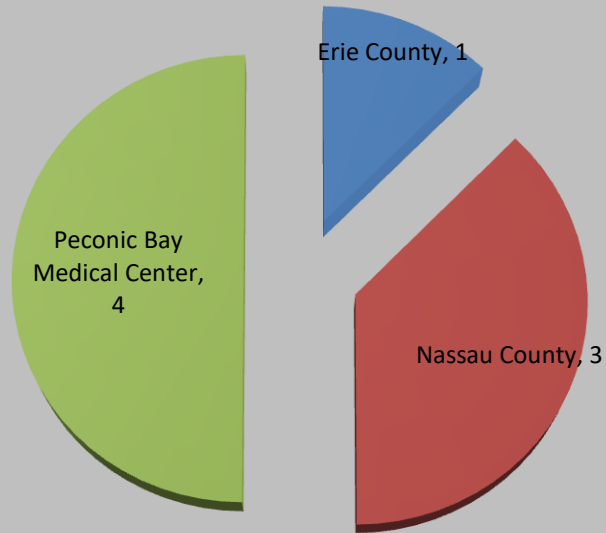

Number of Termers by Facility and Gender

Top 10 Towns by Recorded Residence

Top 10 Holding Charges

**PRE-
ARRAIGNMENT
IN CUSTODY: 11**

**ADMISSIONS: 3
DISCHARGES: 1**

INMATES HOUSED OUT OF FACILITY (EXCLUDING NURSERY)

VISITOR STATISTICS WEEK OF 08/10/2021: