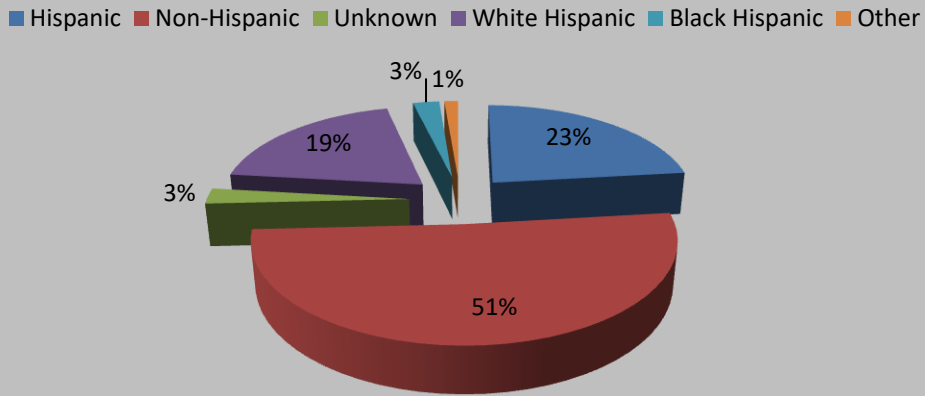

**TOTAL SUFFOLK COUNTY CORRECTIONAL FACILITIES
POPULATION AS OF 12/06/2021: 772 INMATES**

**MAXIMUM SECURITY
FACILITY: 336 MINIMUM
SECURITY FACILITY: 429**

Jail Population by Race

Jail Population by Ethnicity

Number of Termers by Facility and Gender

Top 10 Towns by Recorded Residence

Top 10 Holding Charges

**PRE-
ARRAIGNMENT
IN CUSTODY: 13**

**ADMISSIONS: 4
DISCHARGES: 1**

INMATES HOUSED OUT OF FACILITY (EXCLUDING NURSERY)