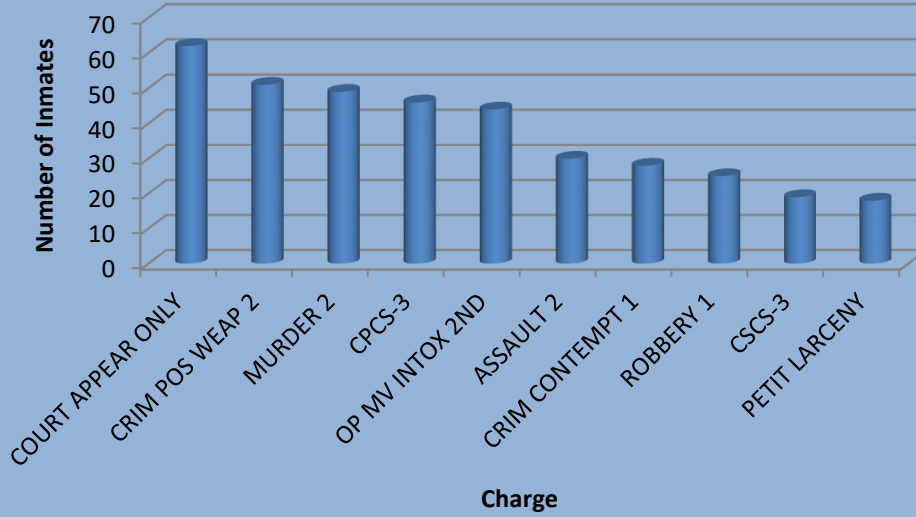

**TOTAL SUFFOLK COUNTY CORRECTIONAL FACILITIES
POPULATION AS OF 12/06/2021: 772 INMATES**

**MAXIMUM SECURITY
FACILITY: 336 MINIMUM
SECURITY FACILITY: 429**

Jail Population by Race

Jail Population by Ethnicity

Number of Termers by Facility and Gender

Top 10 Towns by Recorded Residence

Top 10 Holding Charges

**PRE-
ARRAIGNMENT
IN CUSTODY: 13**

**ADMISSIONS: 4
DISCHARGES: 1**

INMATES HOUSED OUT OF FACILITY (EXCLUDING NURSERY)