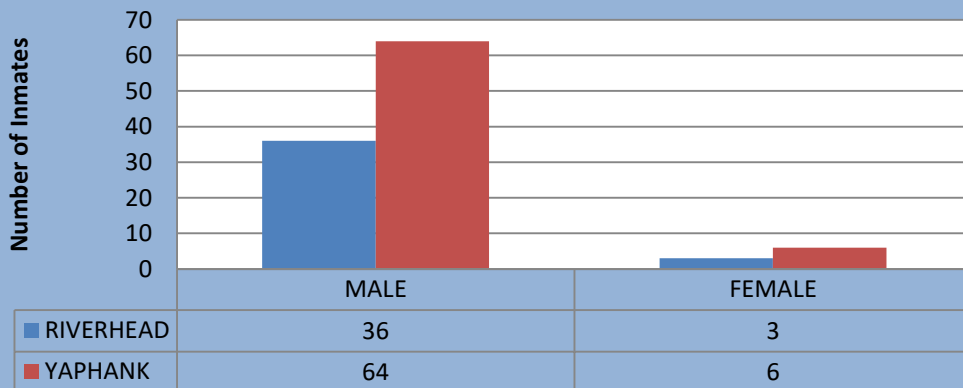

**TOTAL SUFFOLK COUNTY CORRECTIONAL FACILITIES
POPULATION AS OF 12/06/2021: 772 INMATES**

**MAXIMUM SECURITY
FACILITY: 336 MINIMUM
SECURITY FACILITY: 429**

Jail Population by Race

Jail Population by Ethnicity

Number of Termers by Facility and Gender

Top 10 Towns by Recorded Residence

Top 10 Holding Charges

**PRE-
ARRAIGNMENT
IN CUSTODY: 13**

**ADMISSIONS: 4
DISCHARGES: 1**

INMATES HOUSED OUT OF FACILITY (EXCLUDING NURSERY)