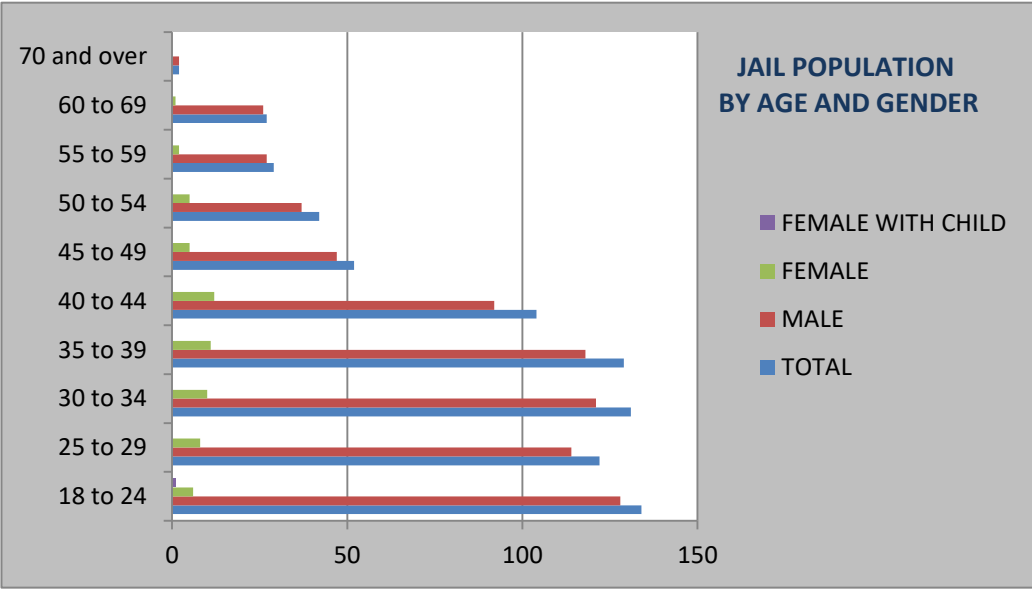

**TOTAL SUFFOLK COUNTY CORRECTIONAL FACILITIES
POPULATION AS OF 12/06/2021: 772 INMATES**

**MAXIMUM SECURITY
FACILITY: 336 MINIMUM
SECURITY FACILITY: 429**

Jail Population by Race

Jail Population by Ethnicity

Number of Termers by Facility and Gender

Top 10 Towns by Recorded Residence

Top 10 Holding Charges

**PRE-
ARRAIGNMENT
IN CUSTODY: 13**

**ADMISSIONS: 4
DISCHARGES: 1**

INMATES HOUSED OUT OF FACILITY (EXCLUDING NURSERY)

VISITOR STATISTICS WEEK OF 11/30/2021: