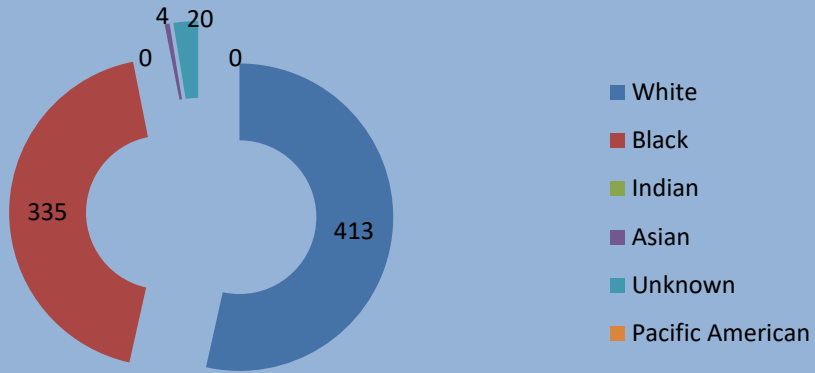

**TOTAL SUFFOLK COUNTY CORRECTIONAL FACILITIES
POPULATION AS OF 12/06/2021: 772 INMATES**

**MAXIMUM SECURITY
FACILITY: 336 MINIMUM
SECURITY FACILITY: 429**

Jail Population by Race

Jail Population by Ethnicity