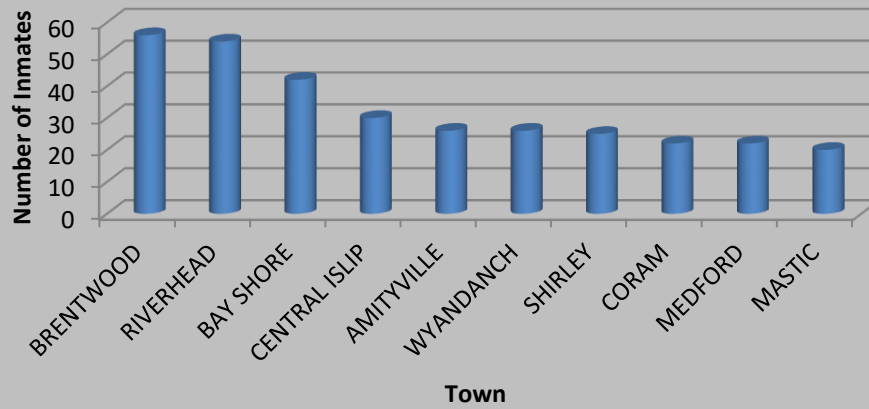

**TOTAL SUFFOLK COUNTY CORRECTIONAL FACILITIES
POPULATION AS OF 12/06/2021: 772 INMATES**

**MAXIMUM SECURITY
FACILITY: 336 MINIMUM
SECURITY FACILITY: 429**

Jail Population by Race

Jail Population by Ethnicity

Number of Termers by Facility and Gender

Top 10 Towns by Recorded Residence

Top 10 Holding Charges

**PRE-
ARRAIGNMENT
IN CUSTODY: 13**

**ADMISSIONS: 4
DISCHARGES: 1**

INMATES HOUSED OUT OF FACILITY (EXCLUDING NURSERY)