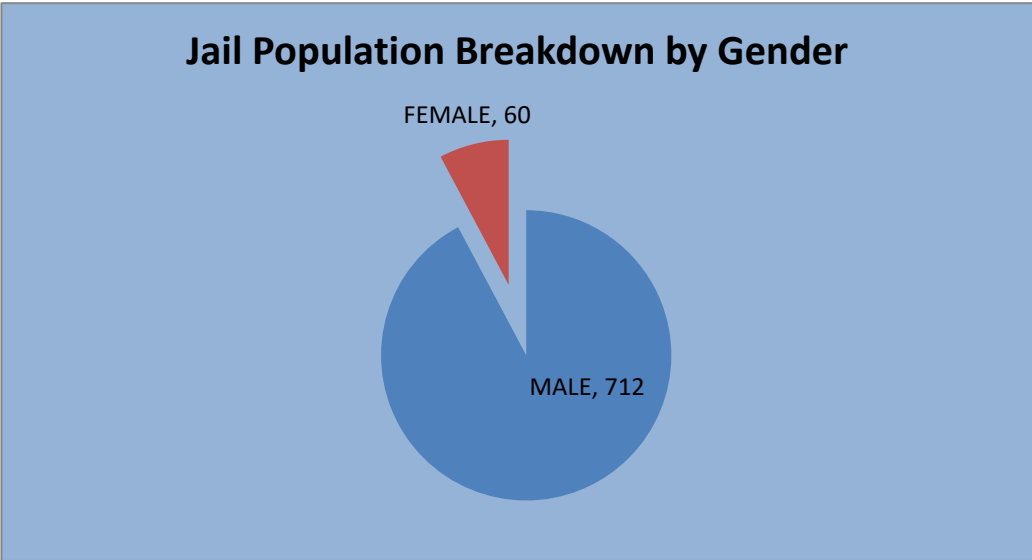

**TOTAL SUFFOLK COUNTY CORRECTIONAL FACILITIES
POPULATION AS OF 12/06/2021: 772 INMATES**

**MAXIMUM SECURITY
FACILITY: 336 MINIMUM
SECURITY FACILITY: 429**

Jail Population by Race

Jail Population by Ethnicity