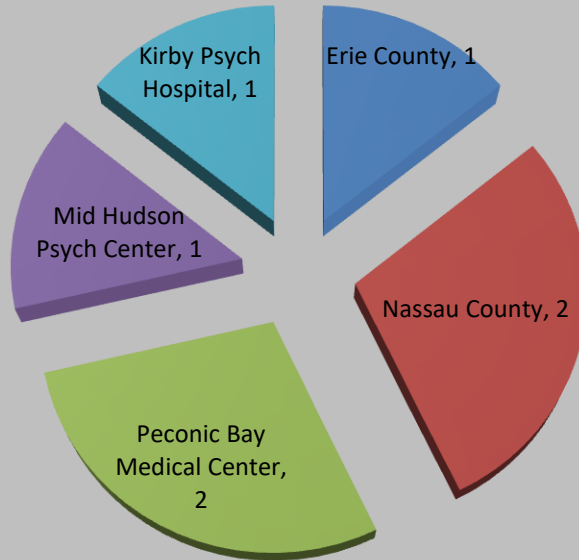

**TOTAL SUFFOLK COUNTY CORRECTIONAL FACILITIES
POPULATION AS OF 12/06/2021: 772 INMATES**

**MAXIMUM SECURITY
FACILITY: 336 MINIMUM
SECURITY FACILITY: 429**

Jail Population by Race

Jail Population by Ethnicity

Number of Termers by Facility and Gender

Top 10 Towns by Recorded Residence

Top 10 Holding Charges

**PRE-
ARRAIGNMENT
IN CUSTODY: 13**

**ADMISSIONS: 4
DISCHARGES: 1**

INMATES HOUSED OUT OF FACILITY (EXCLUDING NURSERY)