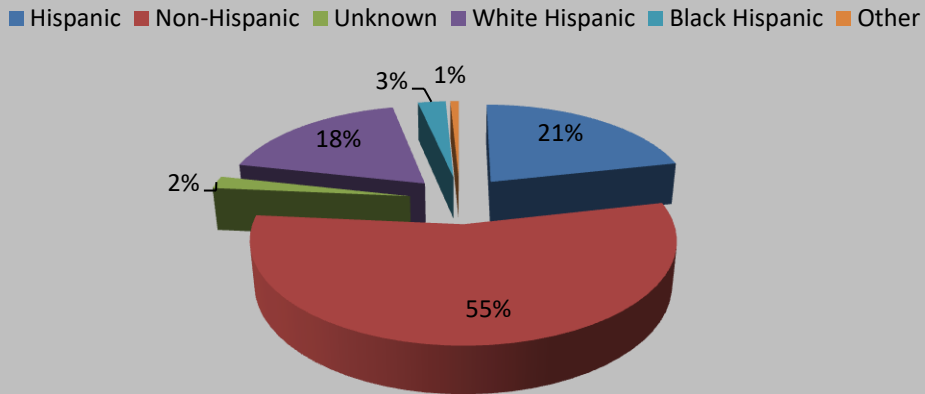

**TOTAL SUFFOLK COUNTY CORRECTIONAL FACILITIES
POPULATION AS OF 02/08/2021: 689 INMATES**

**MAXIMUM SECURITY
FACILITY: 402 MINIMUM
SECURITY FACILITY: 282**

Jail Population by Race

Jail Population by Ethnicity

Number of Termers by Facility and Gender

Top 10 Towns by Recorded Residence

Top 10 Holding Charges

**PRE-
ARRAIGNMENT
IN CUSTODY: 19**

**ADMISSIONS: 6
DISCHARGES: 0**

INMATES HOUSED OUT OF FACILITY (EXCLUDING NURSERY)

VISITOR STATISTICS WEEK OF 02/08/2021:

■ Inmate Visits ■ Visitors

WEEKDAY:	RIVERHEAD	YAPHANK	SATURDAY:	RIVERHEAD	YAPHANK
----------	-----------	---------	-----------	-----------	---------