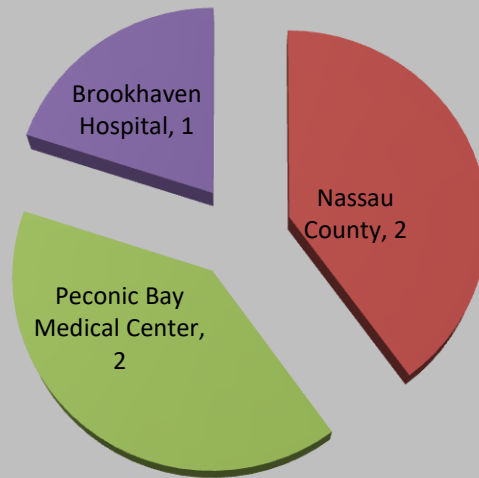

**TOTAL SUFFOLK COUNTY CORRECTIONAL FACILITIES
POPULATION AS OF 02/08/2021: 689 INMATES**

**MAXIMUM SECURITY
FACILITY: 402 MINIMUM
SECURITY FACILITY: 282**

Jail Population by Race

Jail Population by Ethnicity

Number of Termers by Facility and Gender

Top 10 Towns by Recorded Residence

Top 10 Holding Charges

**PRE-
ARRAIGNMENT
IN CUSTODY: 19**

**ADMISSIONS: 6
DISCHARGES: 0**

INMATES HOUSED OUT OF FACILITY (EXCLUDING NURSERY)

VISITOR STATISTICS WEEK OF 02/08/2021:

■ Inmate Visits ■ Visitors

WEEKDAY:	RIVERHEAD	YAPHANK	SATURDAY:	RIVERHEAD	YAPHANK
----------	-----------	---------	-----------	-----------	---------