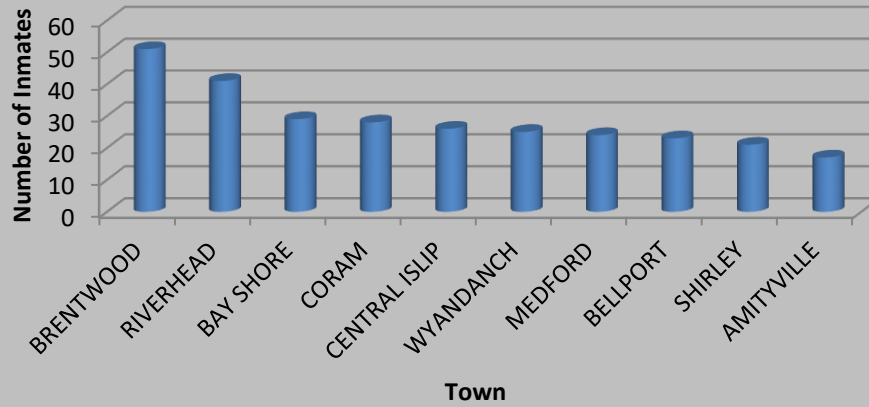

**TOTAL SUFFOLK COUNTY CORRECTIONAL FACILITIES
POPULATION AS OF 02/08/2021: 689 INMATES**

**MAXIMUM SECURITY
FACILITY: 402 MINIMUM
SECURITY FACILITY: 282**

Jail Population by Race

Jail Population by Ethnicity

Number of Termers by Facility and Gender

Top 10 Towns by Recorded Residence

Top 10 Holding Charges

**PRE-
ARRAIGNMENT
IN CUSTODY: 19**

**ADMISSIONS: 6
DISCHARGES: 0**

INMATES HOUSED OUT OF FACILITY (EXCLUDING NURSERY)

VISITOR STATISTICS WEEK OF 02/08/2021:

■ Inmate Visits ■ Visitors

WEEKDAY:	RIVERHEAD	YAPHANK	SATURDAY:	RIVERHEAD	YAPHANK
----------	-----------	---------	-----------	-----------	---------