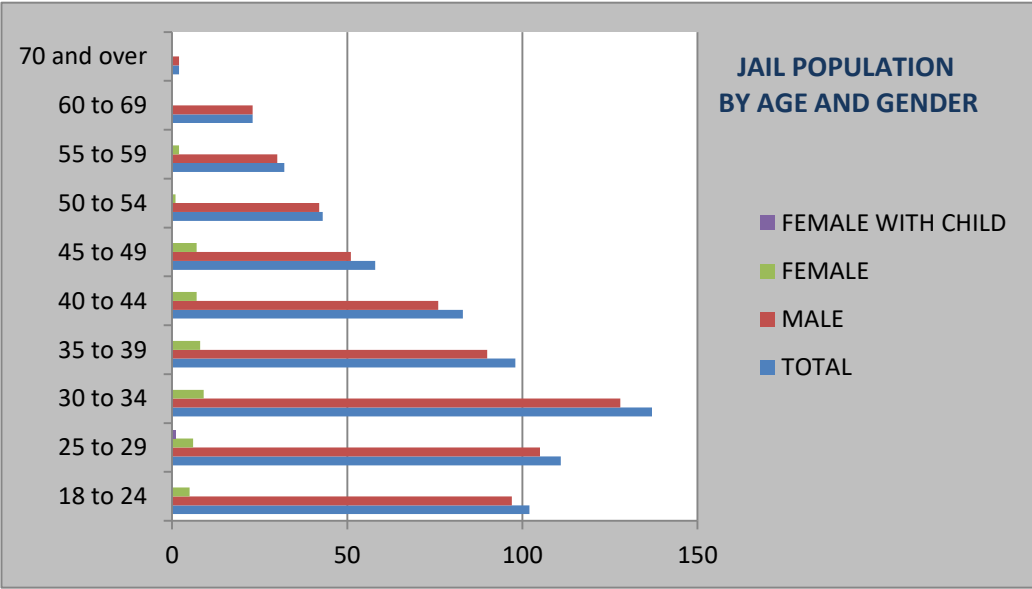

**TOTAL SUFFOLK COUNTY CORRECTIONAL FACILITIES
POPULATION AS OF 02/08/2021: 689 INMATES**

**MAXIMUM SECURITY
FACILITY: 402 MINIMUM
SECURITY FACILITY: 282**

Jail Population by Race

Jail Population by Ethnicity

Number of Termers by Facility and Gender

Top 10 Towns by Recorded Residence

Top 10 Holding Charges

**PRE-
ARRAIGNMENT
IN CUSTODY: 19**

**ADMISSIONS: 6
DISCHARGES: 0**

INMATES HOUSED OUT OF FACILITY (EXCLUDING NURSERY)

VISITOR STATISTICS WEEK OF 02/08/2021:

■ Inmate Visits ■ Visitors

WEEKDAY:	RIVERHEAD	YAPHANK	SATURDAY:	RIVERHEAD	YAPHANK
----------	-----------	---------	-----------	-----------	---------