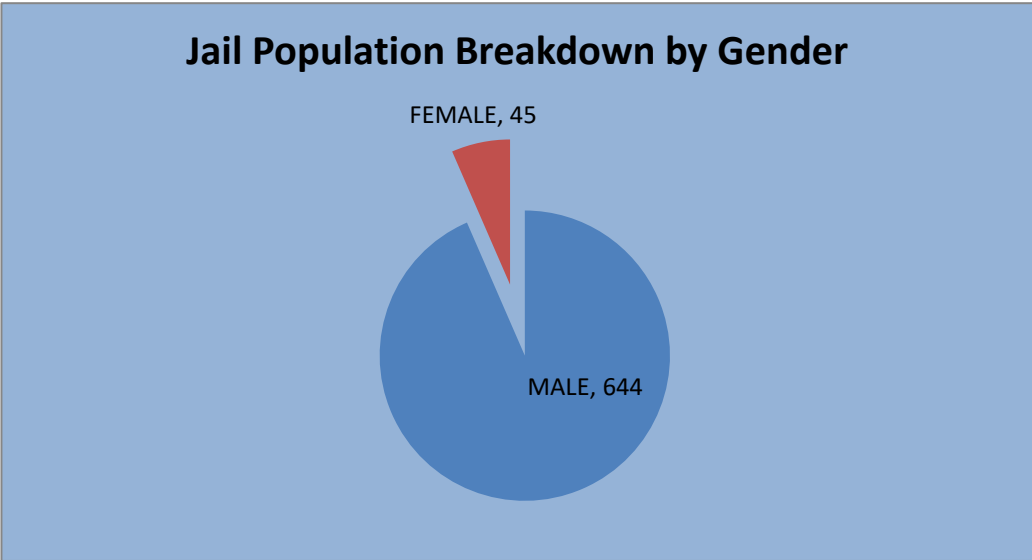

**TOTAL SUFFOLK COUNTY CORRECTIONAL FACILITIES
POPULATION AS OF 02/08/2021: 689 INMATES**

**MAXIMUM SECURITY
FACILITY: 402 MINIMUM
SECURITY FACILITY: 282**

Jail Population by Race

Jail Population by Ethnicity