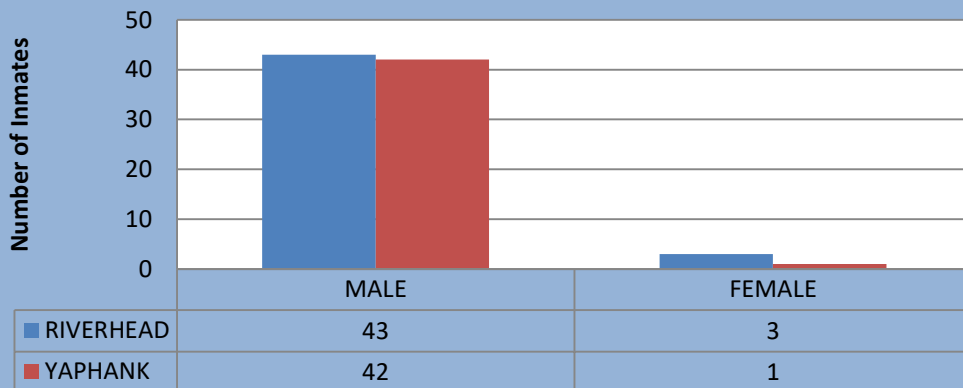

**TOTAL SUFFOLK COUNTY CORRECTIONAL FACILITIES
POPULATION AS OF 02/08/2021: 689 INMATES**

**MAXIMUM SECURITY
FACILITY: 402 MINIMUM
SECURITY FACILITY: 282**

Jail Population by Race

Jail Population by Ethnicity

Number of Termers by Facility and Gender

Top 10 Towns by Recorded Residence

Top 10 Holding Charges

**PRE-
ARRAIGNMENT
IN CUSTODY: 19**

**ADMISSIONS: 6
DISCHARGES: 0**

INMATES HOUSED OUT OF FACILITY (EXCLUDING NURSERY)

VISITOR STATISTICS WEEK OF 02/08/2021:

■ Inmate Visits ■ Visitors

WEEKDAY:	RIVERHEAD	YAPHANK	SATURDAY:	RIVERHEAD	YAPHANK
----------	-----------	---------	-----------	-----------	---------