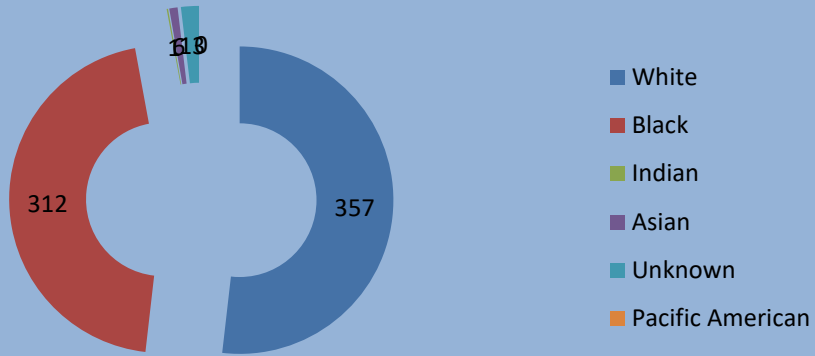

**TOTAL SUFFOLK COUNTY CORRECTIONAL FACILITIES
POPULATION AS OF 02/08/2021: 689 INMATES**

**MAXIMUM SECURITY
FACILITY: 402 MINIMUM
SECURITY FACILITY: 282**

Jail Population by Race

Jail Population by Ethnicity

VISITOR STATISTICS WEEK OF 02/08/2021:

■ Inmate Visits ■ Visitors

WEEKDAY:	RIVERHEAD	YAPHANK	SATURDAY:	RIVERHEAD	YAPHANK
----------	-----------	---------	-----------	-----------	---------