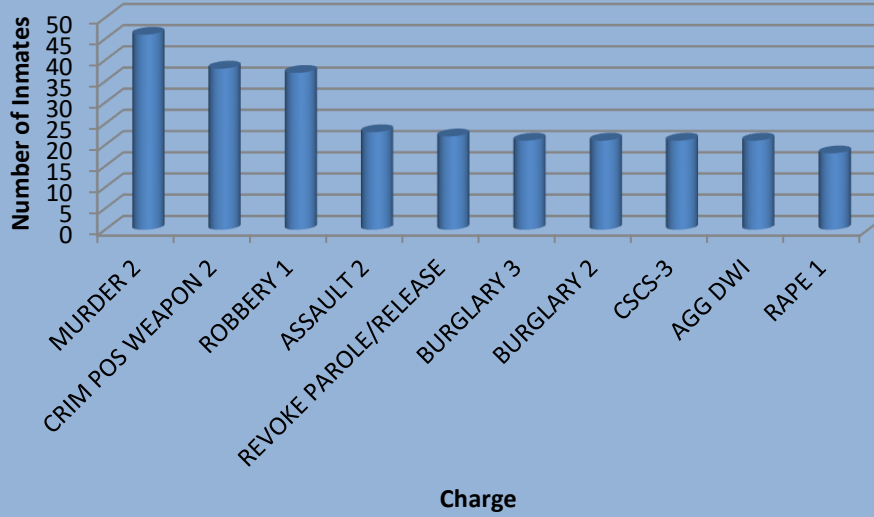

**TOTAL SUFFOLK COUNTY CORRECTIONAL FACILITIES
POPULATION AS OF 02/08/2021: 689 INMATES**

**MAXIMUM SECURITY
FACILITY: 402 MINIMUM
SECURITY FACILITY: 282**

Jail Population by Race

Jail Population by Ethnicity

Number of Termers by Facility and Gender

Top 10 Towns by Recorded Residence

Top 10 Holding Charges

**PRE-
ARRAIGNMENT
IN CUSTODY: 19**

**ADMISSIONS: 6
DISCHARGES: 0**

INMATES HOUSED OUT OF FACILITY (EXCLUDING NURSERY)