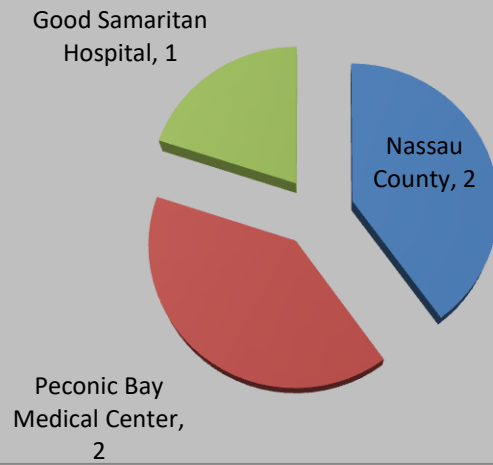

**TOTAL SUFFOLK COUNTY CORRECTIONAL FACILITIES
POPULATION AS OF 12/07/2020: 649 INMATES**

**MAXIMUM SECURITY
FACILITY: 325 MINIMUM
SECURITY FACILITY: 319**

Jail Population by Race

Jail Population by Ethnicity

Number of Termers by Facility and Gender

Top 10 Towns by Recorded Residence

Top 10 Holding Charges

**PRE-
ARRAIGNMENT
IN CUSTODY: 20**

**ADMISSIONS: 4
DISCHARGES: 1**

INMATES HOUSED OUT OF FACILITY (EXCLUDING NURSERY)

VISITOR STATISTICS WEEK OF 12/07/2020:

■ Inmate Visits ■ Visitors

WEEKDAY: RIVERHEAD YAPHANK SATURDAY: RIVERHEAD YAPHANK