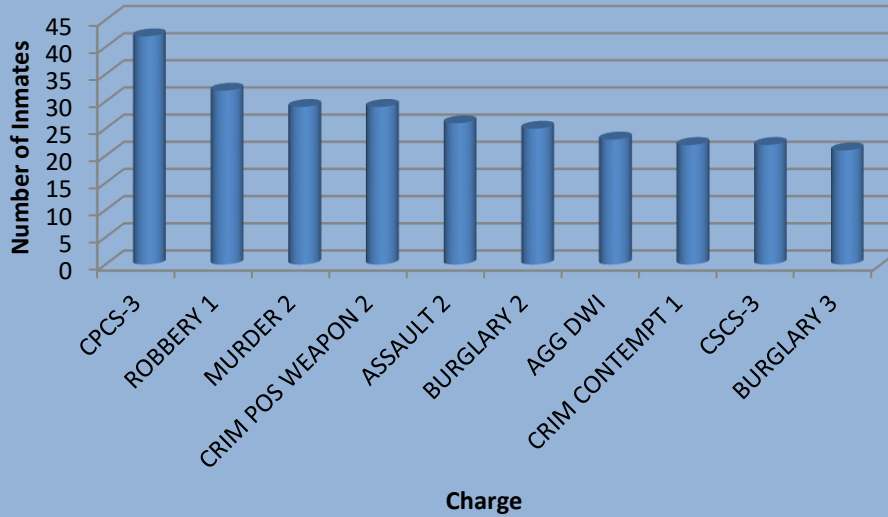

**TOTAL SUFFOLK COUNTY CORRECTIONAL FACILITIES
POPULATION AS OF 12/07/2020: 649 INMATES**

**MAXIMUM SECURITY
FACILITY: 325 MINIMUM
SECURITY FACILITY: 319**

Jail Population by Race

Jail Population by Ethnicity

Number of Termers by Facility and Gender

Top 10 Towns by Recorded Residence

Top 10 Holding Charges

**PRE-
ARRAIGNMENT
IN CUSTODY: 20**

**ADMISSIONS: 4
DISCHARGES: 1**

INMATES HOUSED OUT OF FACILITY (EXCLUDING NURSERY)