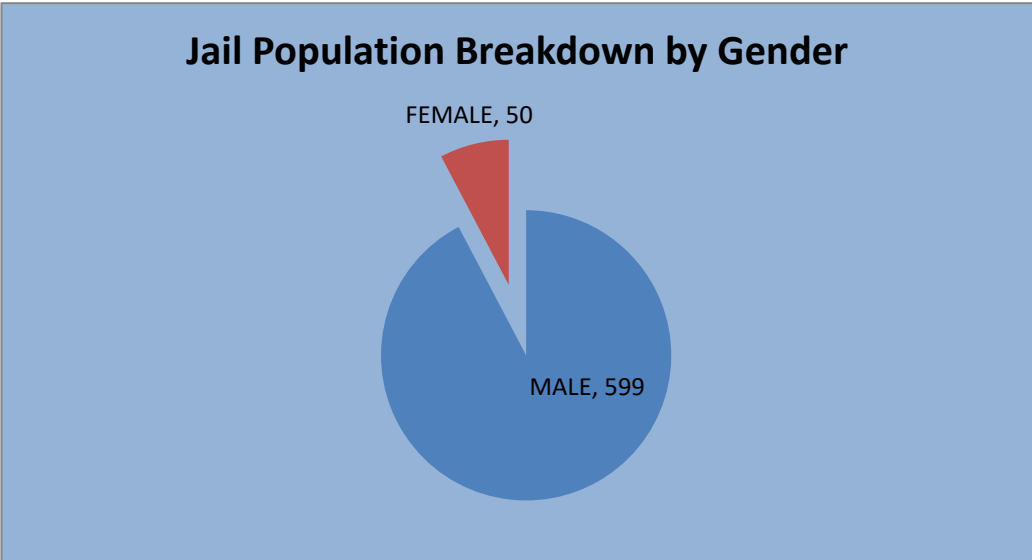

**TOTAL SUFFOLK COUNTY CORRECTIONAL FACILITIES
POPULATION AS OF 12/07/2020: 649 INMATES**

**MAXIMUM SECURITY
FACILITY: 325 MINIMUM
SECURITY FACILITY: 319**

Jail Population by Race

Jail Population by Ethnicity

VISITOR STATISTICS WEEK OF 12/07/2020:

■ Inmate Visits ■ Visitors

WEEKDAY: RIVERHEAD YAPHANK SATURDAY: RIVERHEAD YAPHANK