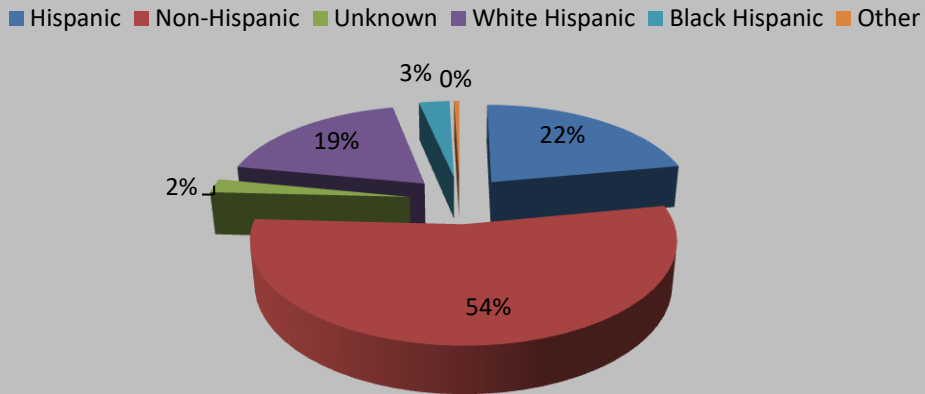

**TOTAL SUFFOLK COUNTY CORRECTIONAL FACILITIES
POPULATION AS OF 12/07/2020: 649 INMATES**

**MAXIMUM SECURITY
FACILITY: 325 MINIMUM
SECURITY FACILITY: 319**

Jail Population by Race

Jail Population by Ethnicity

Number of Termers by Facility and Gender

Top 10 Towns by Recorded Residence

Top 10 Holding Charges

**PRE-
ARRAIGNMENT
IN CUSTODY: 20**

**ADMISSIONS: 4
DISCHARGES: 1**

INMATES HOUSED OUT OF FACILITY (EXCLUDING NURSERY)

VISITOR STATISTICS WEEK OF 12/07/2020:

■ Inmate Visits ■ Visitors

WEEKDAY: RIVERHEAD YAPHANK SATURDAY: RIVERHEAD YAPHANK