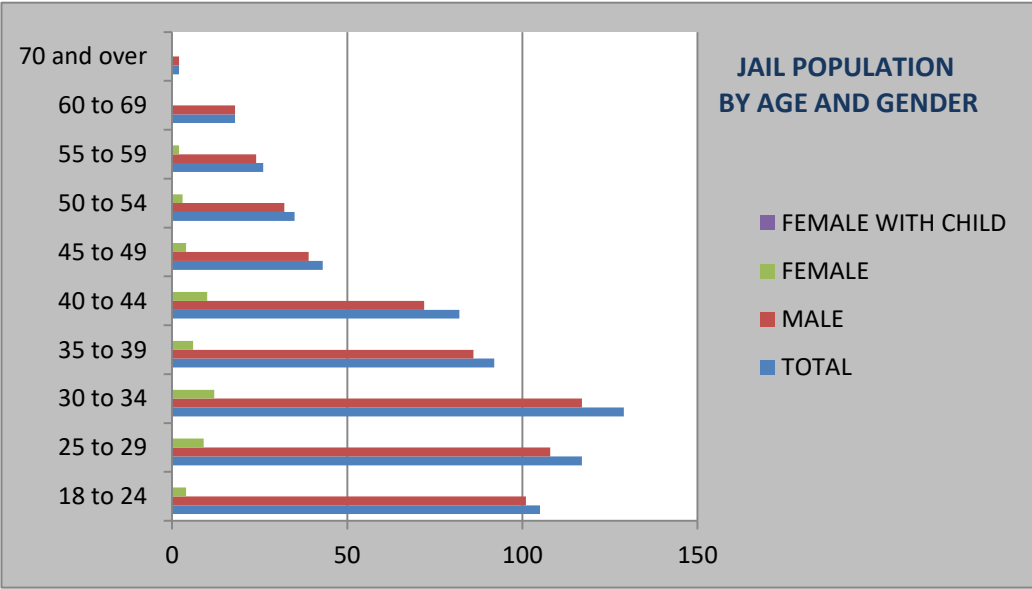

**TOTAL SUFFOLK COUNTY CORRECTIONAL FACILITIES
POPULATION AS OF 12/07/2020: 649 INMATES**

**MAXIMUM SECURITY
FACILITY: 325 MINIMUM
SECURITY FACILITY: 319**

Jail Population by Race

Jail Population by Ethnicity

Number of Termers by Facility and Gender

Top 10 Towns by Recorded Residence

Top 10 Holding Charges

**PRE-
ARRAIGNMENT
IN CUSTODY: 20**

**ADMISSIONS: 4
DISCHARGES: 1**

INMATES HOUSED OUT OF FACILITY (EXCLUDING NURSERY)

VISITOR STATISTICS WEEK OF 12/07/2020:

■ Inmate Visits ■ Visitors

WEEKDAY: RIVERHEAD YAPHANK SATURDAY: RIVERHEAD YAPHANK