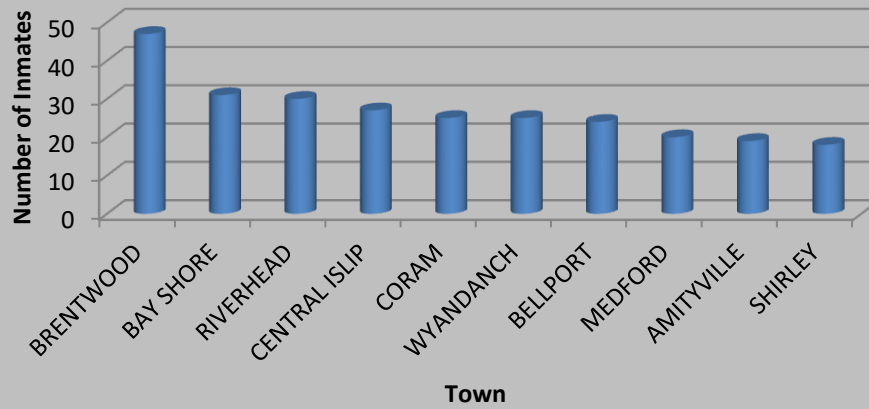

**TOTAL SUFFOLK COUNTY CORRECTIONAL FACILITIES
POPULATION AS OF 12/07/2020: 649 INMATES**

**MAXIMUM SECURITY
FACILITY: 325 MINIMUM
SECURITY FACILITY: 319**

Jail Population by Race

Jail Population by Ethnicity

Number of Termers by Facility and Gender

Top 10 Towns by Recorded Residence

Top 10 Holding Charges

**PRE-
ARRAIGNMENT
IN CUSTODY: 20**

**ADMISSIONS: 4
DISCHARGES: 1**

INMATES HOUSED OUT OF FACILITY (EXCLUDING NURSERY)

VISITOR STATISTICS WEEK OF 12/07/2020:

■ Inmate Visits ■ Visitors

WEEKDAY: RIVERHEAD YAPHANK SATURDAY: RIVERHEAD YAPHANK