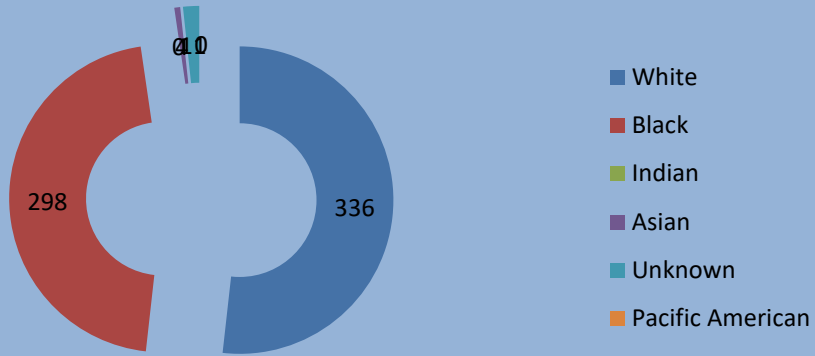

**TOTAL SUFFOLK COUNTY CORRECTIONAL FACILITIES
POPULATION AS OF 12/07/2020: 649 INMATES**

**MAXIMUM SECURITY
FACILITY: 325 MINIMUM
SECURITY FACILITY: 319**

Jail Population by Race

Jail Population by Ethnicity

VISITOR STATISTICS WEEK OF 12/07/2020:

■ Inmate Visits ■ Visitors

WEEKDAY: RIVERHEAD YAPHANK SATURDAY: RIVERHEAD YAPHANK