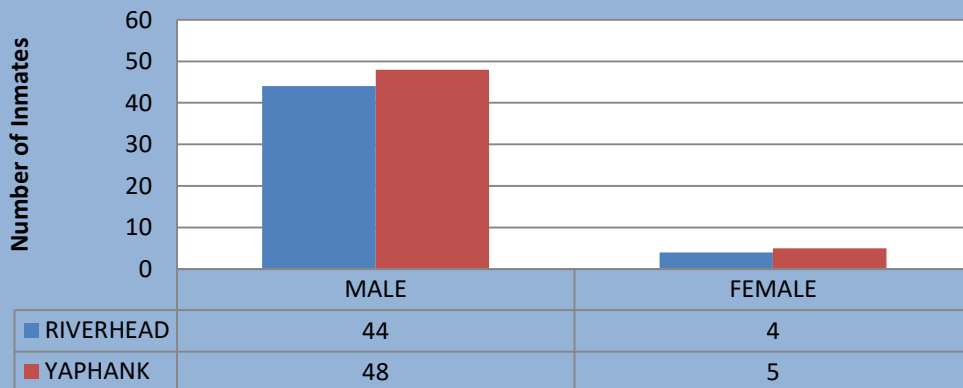

**TOTAL SUFFOLK COUNTY CORRECTIONAL FACILITIES
POPULATION AS OF 12/07/2020: 649 INMATES**

**MAXIMUM SECURITY
FACILITY: 325 MINIMUM
SECURITY FACILITY: 319**

Jail Population by Race

Jail Population by Ethnicity

Number of Termers by Facility and Gender

Top 10 Towns by Recorded Residence

Top 10 Holding Charges

**PRE-
ARRAIGNMENT
IN CUSTODY: 20**

**ADMISSIONS: 4
DISCHARGES: 1**

INMATES HOUSED OUT OF FACILITY (EXCLUDING NURSERY)

VISITOR STATISTICS WEEK OF 12/07/2020:

■ Inmate Visits ■ Visitors

WEEKDAY: RIVERHEAD YAPHANK SATURDAY: RIVERHEAD YAPHANK