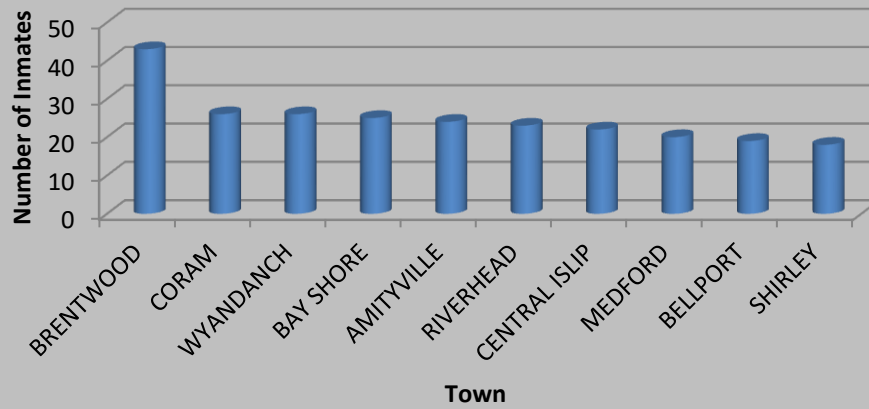

**TOTAL SUFFOLK COUNTY CORRECTIONAL FACILITIES
POPULATION AS OF 11/2/2020: 596 INMATES**

**MAXIMUM SECURITY
FACILITY: 292 MINIMUM
SECURITY FACILITY: 302**

Jail Population by Race

Jail Population by Ethnicity

Number of Termers by Facility and Gender

Top 10 Towns by Recorded Residence

Top 10 Holding Charges

**PRE-
ARRAIGNMENT
IN CUSTODY: 0**

**STOP DWI
PROGRAM: 0**

**ADMISSIONS: 3
DISCHARGES: 2**