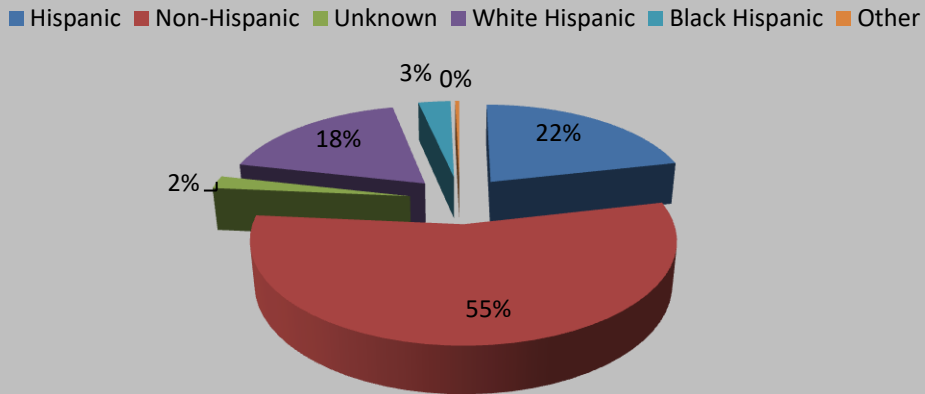

**TOTAL SUFFOLK COUNTY CORRECTIONAL FACILITIES
POPULATION AS OF 11/2/2020: 596 INMATES**

**MAXIMUM SECURITY
FACILITY: 292 MINIMUM
SECURITY FACILITY: 302**

Jail Population by Race

Jail Population by Ethnicity

Number of Termers by Facility and Gender

Top 10 Towns by Recorded Residence

Top 10 Holding Charges

**PRE-
ARRAIGNMENT
IN CUSTODY: 0**

**STOP DWI
PROGRAM: 0**

**ADMISSIONS: 3
DISCHARGES: 2**