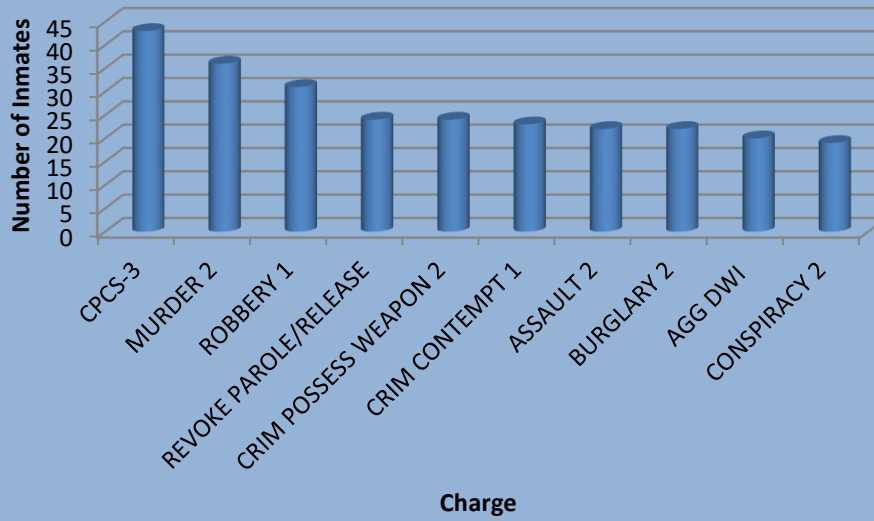

**TOTAL SUFFOLK COUNTY CORRECTIONAL FACILITIES
POPULATION AS OF 11/2/2020: 596 INMATES**

**MAXIMUM SECURITY
FACILITY: 292 MINIMUM
SECURITY FACILITY: 302**

Jail Population by Race

Jail Population by Ethnicity

Number of Termers by Facility and Gender

Top 10 Towns by Recorded Residence

Top 10 Holding Charges

**PRE-
ARRAIGNMENT
IN CUSTODY: 0**

**STOP DWI
PROGRAM: 0**

**ADMISSIONS: 3
DISCHARGES: 2**