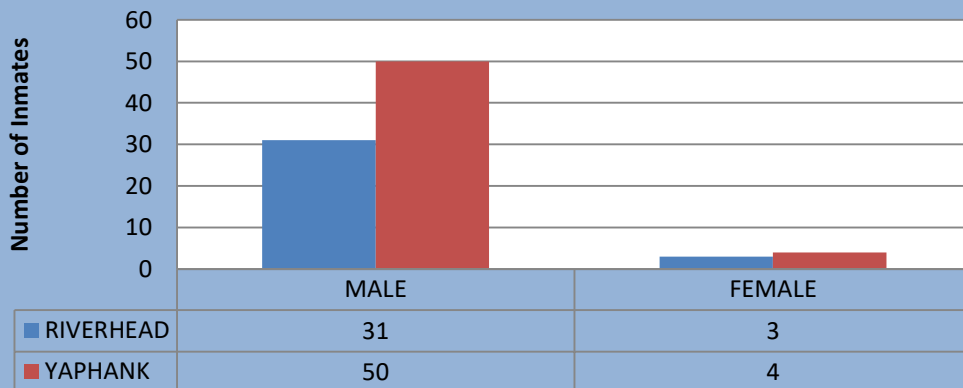

**TOTAL SUFFOLK COUNTY CORRECTIONAL FACILITIES
POPULATION AS OF 11/2/2020: 596 INMATES**

**MAXIMUM SECURITY
FACILITY: 292 MINIMUM
SECURITY FACILITY: 302**

Jail Population by Race

Jail Population by Ethnicity

Number of Termers by Facility and Gender

Top 10 Towns by Recorded Residence

Top 10 Holding Charges

**PRE-
ARRAIGNMENT
IN CUSTODY: 0**

**STOP DWI
PROGRAM: 0**

**ADMISSIONS: 3
DISCHARGES: 2**