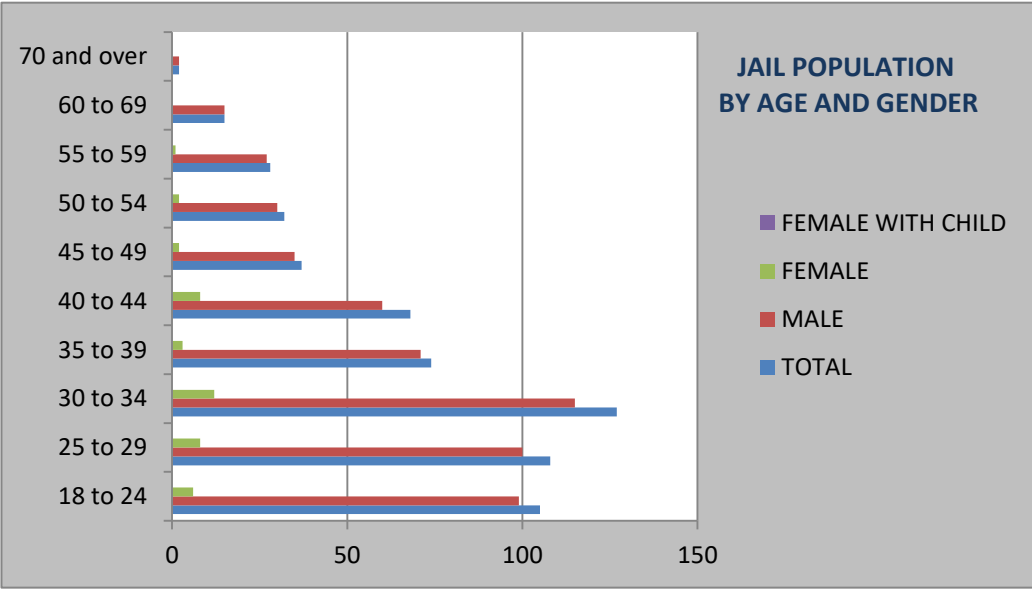

**TOTAL SUFFOLK COUNTY CORRECTIONAL FACILITIES
POPULATION AS OF 11/2/2020: 596 INMATES**

**MAXIMUM SECURITY
FACILITY: 292 MINIMUM
SECURITY FACILITY: 302**

Jail Population by Race

Jail Population by Ethnicity

Number of Termers by Facility and Gender

Top 10 Towns by Recorded Residence

Top 10 Holding Charges

**PRE-
ARRAIGNMENT
IN CUSTODY: 0**

**STOP DWI
PROGRAM: 0**

**ADMISSIONS: 3
DISCHARGES: 2**