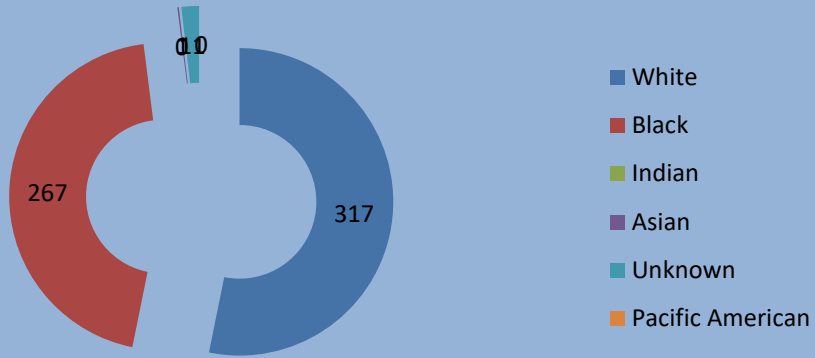

**TOTAL SUFFOLK COUNTY CORRECTIONAL FACILITIES
POPULATION AS OF 11/2/2020: 596 INMATES**

**MAXIMUM SECURITY
FACILITY: 292 MINIMUM
SECURITY FACILITY: 302**

Jail Population by Race

Jail Population by Ethnicity