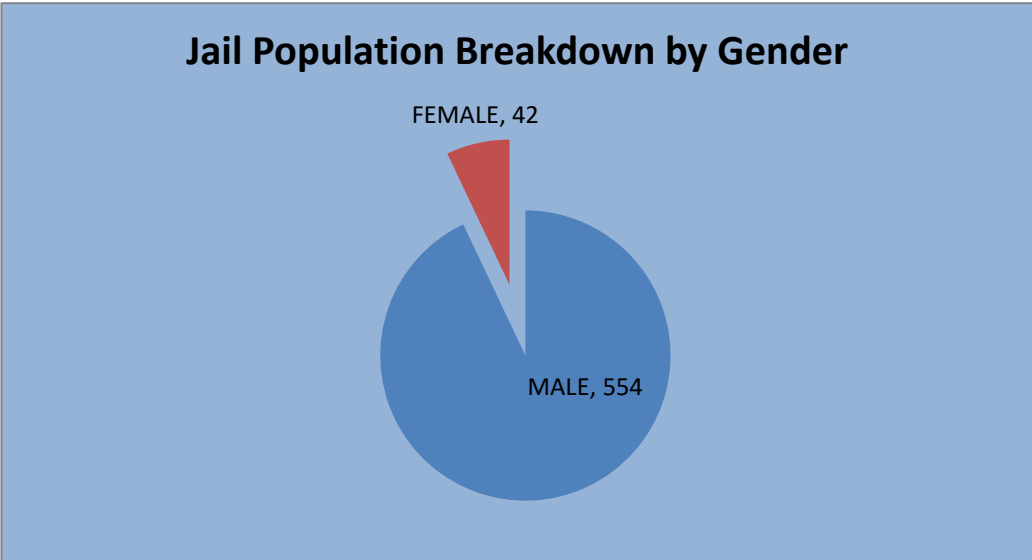

**TOTAL SUFFOLK COUNTY CORRECTIONAL FACILITIES
POPULATION AS OF 11/2/2020: 596 INMATES**

**MAXIMUM SECURITY
FACILITY: 292 MINIMUM
SECURITY FACILITY: 302**

Jail Population by Race

Jail Population by Ethnicity

Number of Termers by Facility and Gender

Top 10 Towns by Recorded Residence

Top 10 Holding Charges

**PRE-
ARRAIGNMENT
IN CUSTODY: 0**

**STOP DWI
PROGRAM: 0**

**ADMISSIONS: 3
DISCHARGES: 2**