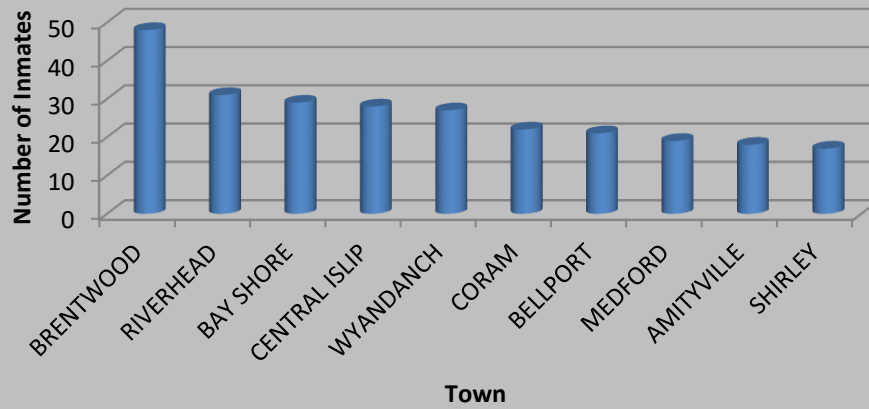

**TOTAL SUFFOLK COUNTY CORRECTIONAL FACILITIES
POPULATION AS OF 12/21/2020: 663 INMATES**

**MAXIMUM SECURITY
FACILITY: 365 MINIMUM
SECURITY FACILITY: 291**

Jail Population by Race

Jail Population by Ethnicity

Number of Termers by Facility and Gender

Top 10 Towns by Recorded Residence

Top 10 Holding Charges

**PRE-
ARRAIGNMENT
IN CUSTODY: 12**

**ADMISSIONS: 4
DISCHARGES: 1**

INMATES HOUSED OUT OF FACILITY (EXCLUDING NURSERY)

VISITOR STATISTICS WEEK OF 12/21/2020:

■ Inmate Visits ■ Visitors

WEEKDAY: RIVERHEAD YAPHANK SATURDAY: RIVERHEAD YAPHANK