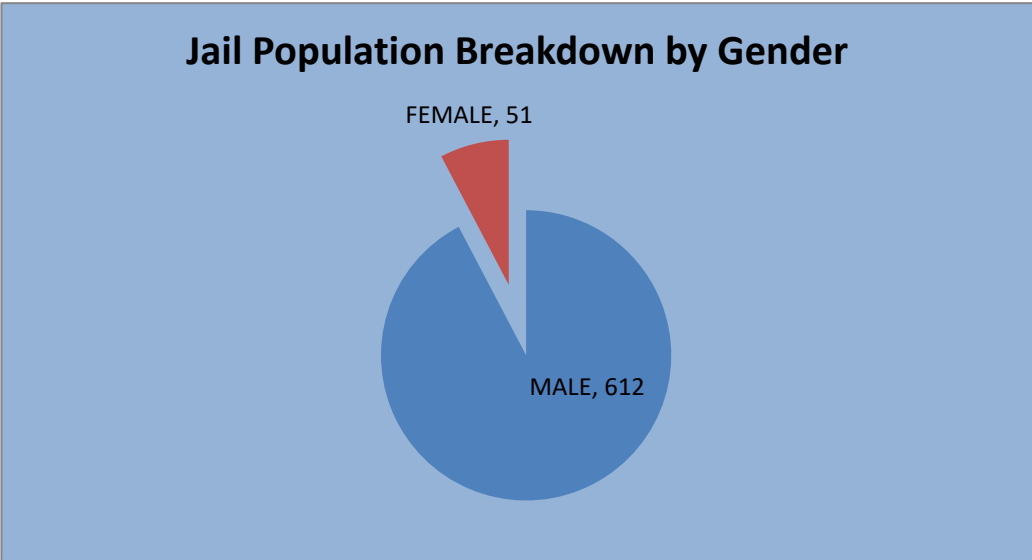

**TOTAL SUFFOLK COUNTY CORRECTIONAL FACILITIES
POPULATION AS OF 12/21/2020: 663 INMATES**

**MAXIMUM SECURITY
FACILITY: 365 MINIMUM
SECURITY FACILITY: 291**

Jail Population by Race

Jail Population by Ethnicity

VISITOR STATISTICS WEEK OF 12/21/2020:

■ Inmate Visits ■ Visitors

WEEKDAY: RIVERHEAD YAPHANK SATURDAY: RIVERHEAD YAPHANK