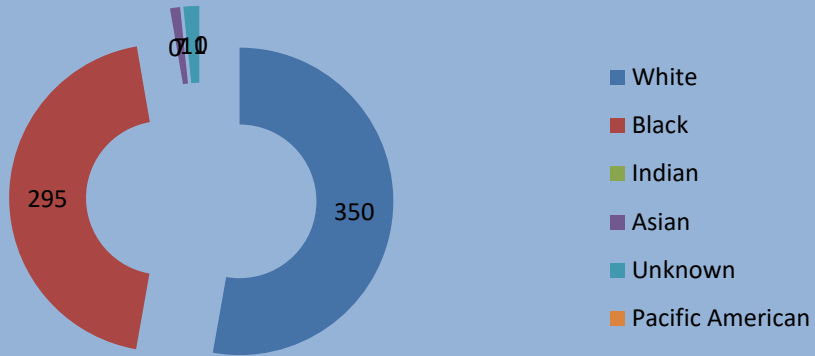

**TOTAL SUFFOLK COUNTY CORRECTIONAL FACILITIES
POPULATION AS OF 12/21/2020: 663 INMATES**

**MAXIMUM SECURITY
FACILITY: 365 MINIMUM
SECURITY FACILITY: 291**

Jail Population by Race

Jail Population by Ethnicity

VISITOR STATISTICS WEEK OF 12/21/2020:

■ Inmate Visits ■ Visitors

WEEKDAY: RIVERHEAD YAPHANK SATURDAY: RIVERHEAD YAPHANK