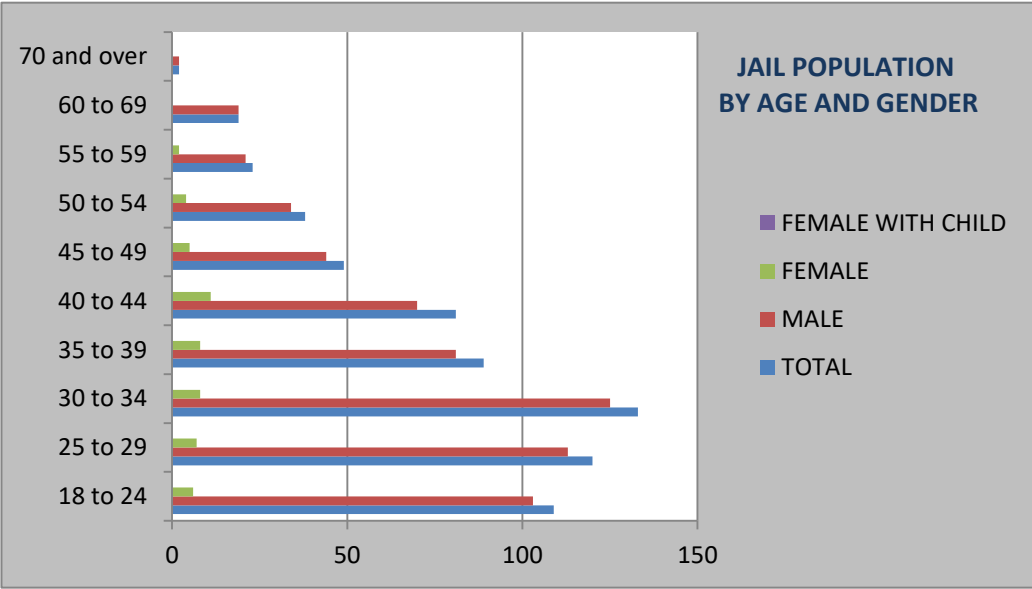

**TOTAL SUFFOLK COUNTY CORRECTIONAL FACILITIES
POPULATION AS OF 12/21/2020: 663 INMATES**

**MAXIMUM SECURITY
FACILITY: 365 MINIMUM
SECURITY FACILITY: 291**

Jail Population by Race

Jail Population by Ethnicity

Number of Termers by Facility and Gender

Top 10 Towns by Recorded Residence

Top 10 Holding Charges

**PRE-
ARRAIGNMENT
IN CUSTODY: 12**

**ADMISSIONS: 4
DISCHARGES: 1**

INMATES HOUSED OUT OF FACILITY (EXCLUDING NURSERY)

VISITOR STATISTICS WEEK OF 12/21/2020:

■ Inmate Visits ■ Visitors

WEEKDAY: RIVERHEAD YAPHANK SATURDAY: RIVERHEAD YAPHANK