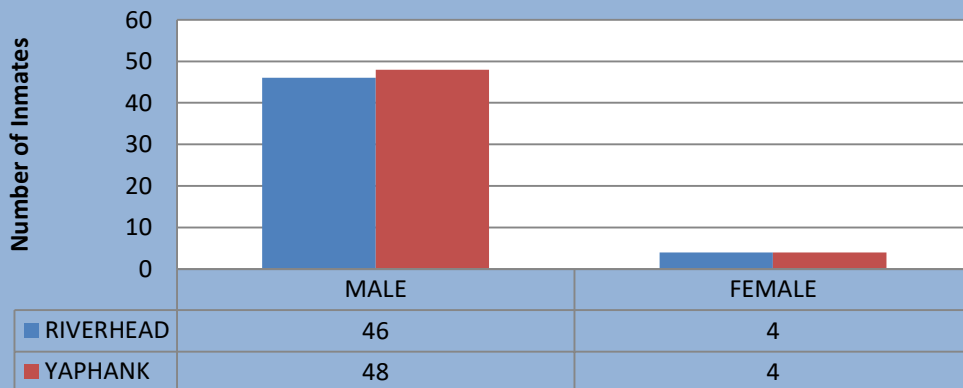

**TOTAL SUFFOLK COUNTY CORRECTIONAL FACILITIES
POPULATION AS OF 12/21/2020: 663 INMATES**

**MAXIMUM SECURITY
FACILITY: 365 MINIMUM
SECURITY FACILITY: 291**

Jail Population by Race

Jail Population by Ethnicity

Number of Termers by Facility and Gender

Top 10 Towns by Recorded Residence

Top 10 Holding Charges

**PRE-
ARRAIGNMENT
IN CUSTODY: 12**

**ADMISSIONS: 4
DISCHARGES: 1**

INMATES HOUSED OUT OF FACILITY (EXCLUDING NURSERY)

VISITOR STATISTICS WEEK OF 12/21/2020:

■ Inmate Visits ■ Visitors

WEEKDAY: RIVERHEAD YAPHANK SATURDAY: RIVERHEAD YAPHANK