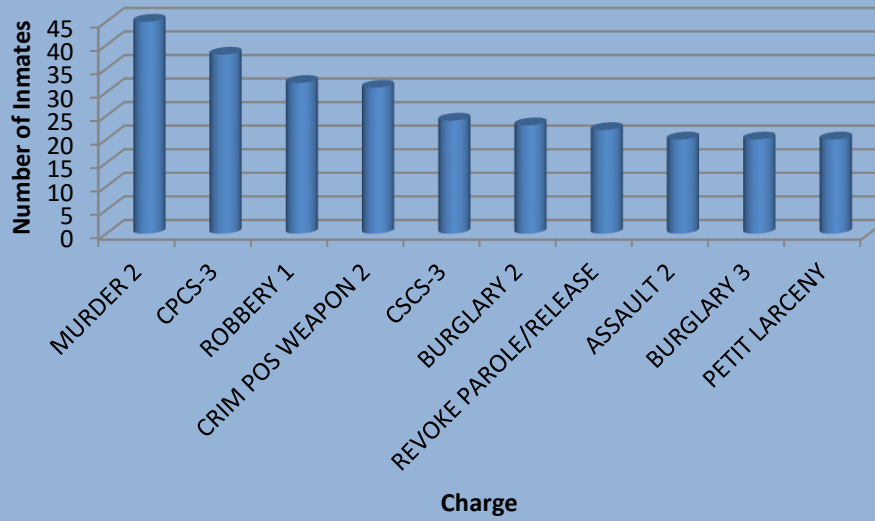

**TOTAL SUFFOLK COUNTY CORRECTIONAL FACILITIES
POPULATION AS OF 12/21/2020: 663 INMATES**

**MAXIMUM SECURITY
FACILITY: 365 MINIMUM
SECURITY FACILITY: 291**

Jail Population by Race

Jail Population by Ethnicity

Number of Termers by Facility and Gender

Top 10 Towns by Recorded Residence

Top 10 Holding Charges

**PRE-
ARRAIGNMENT
IN CUSTODY: 12**

**ADMISSIONS: 4
DISCHARGES: 1**

INMATES HOUSED OUT OF FACILITY (EXCLUDING NURSERY)

VISITOR STATISTICS WEEK OF 12/21/2020:

■ Inmate Visits ■ Visitors

WEEKDAY: RIVERHEAD YAPHANK SATURDAY: RIVERHEAD YAPHANK