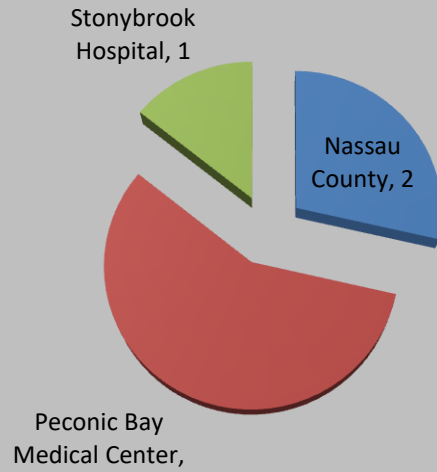

Number of Termers by Facility and Gender

Top 10 Towns by Recorded Residence

Top 10 Holding Charges

**PRE-
ARRAIGNMENT
IN CUSTODY: 12**

**ADMISSIONS: 4
DISCHARGES: 1**

INMATES HOUSED OUT OF FACILITY (EXCLUDING NURSERY)

VISITOR STATISTICS WEEK OF 12/21/2020:

■ Inmate Visits ■ Visitors

WEEKDAY: RIVERHEAD YAPHANK SATURDAY: RIVERHEAD YAPHANK