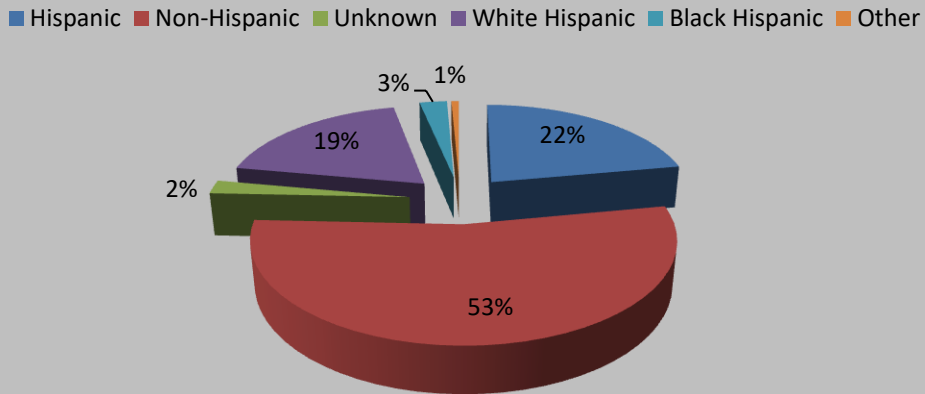

**TOTAL SUFFOLK COUNTY CORRECTIONAL FACILITIES
POPULATION AS OF 12/21/2020: 663 INMATES**

**MAXIMUM SECURITY
FACILITY: 365 MINIMUM
SECURITY FACILITY: 291**

Jail Population by Race

Jail Population by Ethnicity

Number of Termers by Facility and Gender

Top 10 Towns by Recorded Residence

Top 10 Holding Charges

**PRE-
ARRAIGNMENT
IN CUSTODY: 12**

**ADMISSIONS: 4
DISCHARGES: 1**

INMATES HOUSED OUT OF FACILITY (EXCLUDING NURSERY)

VISITOR STATISTICS WEEK OF 12/21/2020:

■ Inmate Visits ■ Visitors

WEEKDAY: RIVERHEAD YAPHANK SATURDAY: RIVERHEAD YAPHANK