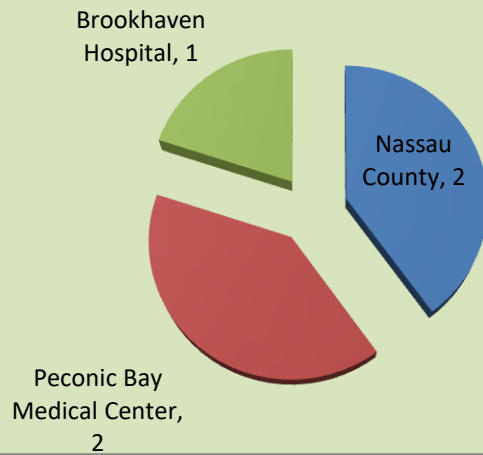

**TOTAL SUFFOLK COUNTY CORRECTIONAL FACILITIES
POPULATION AS OF 8/17/2020: 515 INMATES**

**MAXIMUM SECURITY
FACILITY: 273 MINIMUM
SECURITY FACILITY: 236**

Jail Population by Race

Jail Population by Ethnicity

Number of Termers by Facility and Gender

Top 10 Towns by Recorded Residence

Top 10 Holding Charges

**PRE-
ARRAIGNMENT
IN CUSTODY: 33**

**STOP DWI
PROGRAM: 0**

**TOTAL JAIL
ADMISSIONS: 2
DISCHARGES: 2**

Inmates Housed Out