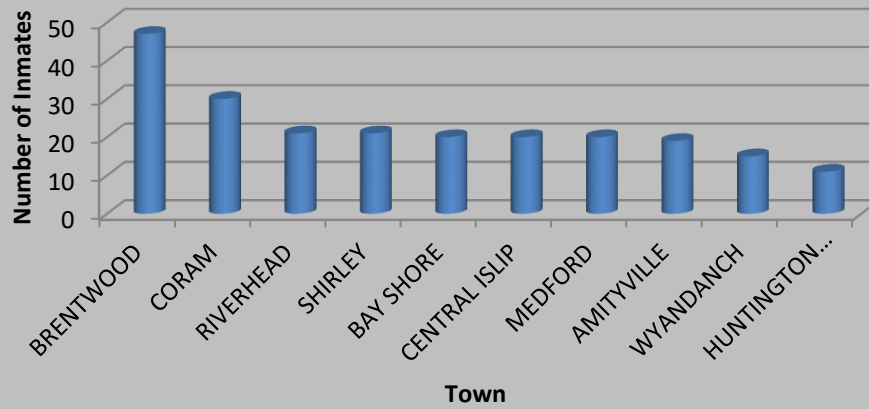

**TOTAL SUFFOLK COUNTY CORRECTIONAL FACILITIES
POPULATION AS OF 8/17/2020: 515 INMATES**

**MAXIMUM SECURITY
FACILITY: 273 MINIMUM
SECURITY FACILITY: 236**

Jail Population by Race

Jail Population by Ethnicity

Number of Termers by Facility and Gender

Top 10 Towns by Recorded Residence

Top 10 Holding Charges

**PRE-
ARRAIGNMENT
IN CUSTODY: 33**

**STOP DWI
PROGRAM: 0**

**TOTAL JAIL
ADMISSIONS: 2
DISCHARGES: 2**

Inmates Housed Out