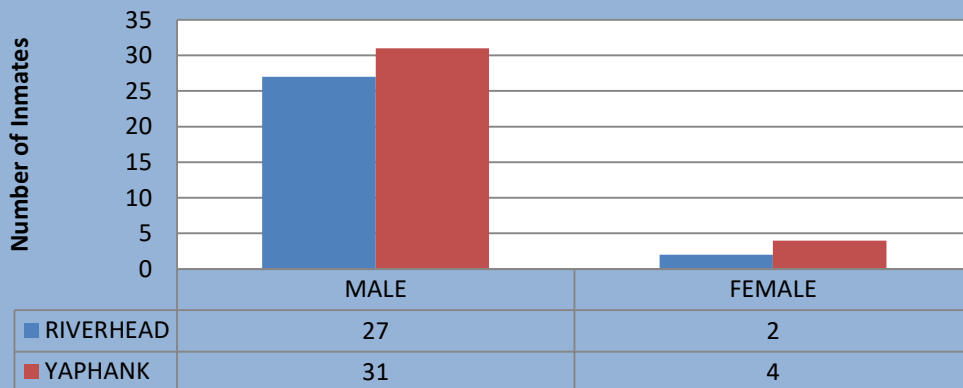

**TOTAL SUFFOLK COUNTY CORRECTIONAL FACILITIES
POPULATION AS OF 8/17/2020: 515 INMATES**

**MAXIMUM SECURITY
FACILITY: 273 MINIMUM
SECURITY FACILITY: 236**

Jail Population by Race

Jail Population by Ethnicity

Number of Termers by Facility and Gender

Top 10 Towns by Recorded Residence

Top 10 Holding Charges

**PRE-
ARRAIGNMENT
IN CUSTODY: 33**

**STOP DWI
PROGRAM: 0**

**TOTAL JAIL
ADMISSIONS: 2
DISCHARGES: 2**

Inmates Housed Out