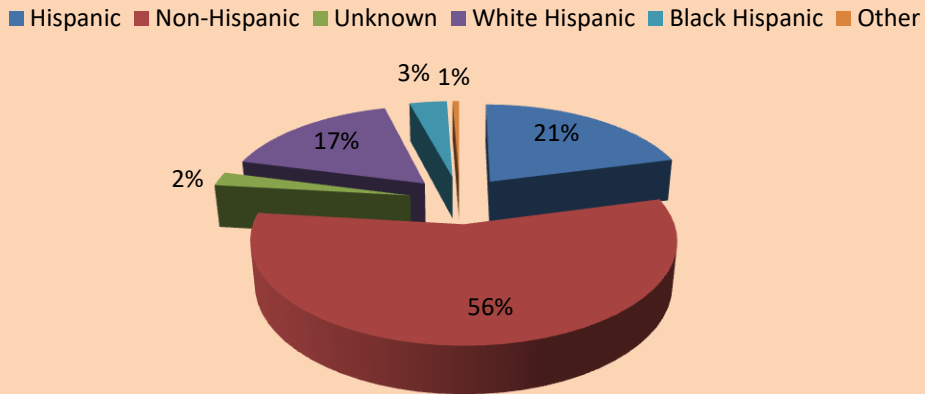

**TOTAL SUFFOLK COUNTY CORRECTIONAL FACILITIES
POPULATION AS OF 8/17/2020: 515 INMATES**

**MAXIMUM SECURITY
FACILITY: 273 MINIMUM
SECURITY FACILITY: 236**

Jail Population by Race

Jail Population by Ethnicity

Number of Termers by Facility and Gender

Top 10 Towns by Recorded Residence

Top 10 Holding Charges

**PRE-
ARRAIGNMENT
IN CUSTODY: 33**

**STOP DWI
PROGRAM: 0**

**TOTAL JAIL
ADMISSIONS: 2
DISCHARGES: 2**

Inmates Housed Out