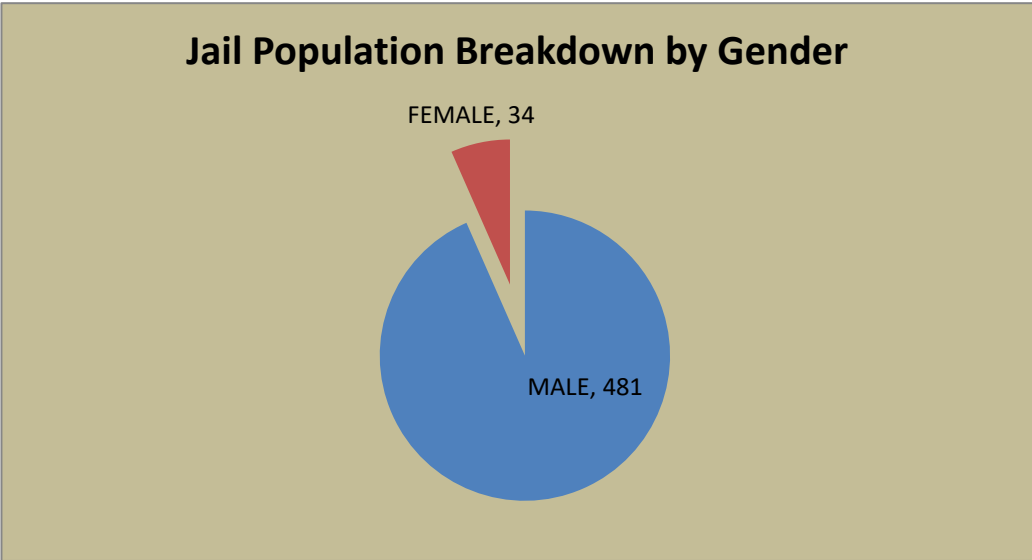

**TOTAL SUFFOLK COUNTY CORRECTIONAL FACILITIES
POPULATION AS OF 8/17/2020: 515 INMATES**

**MAXIMUM SECURITY
FACILITY: 273 MINIMUM
SECURITY FACILITY: 236**

Jail Population by Race

Jail Population by Ethnicity

Number of Termers by Facility and Gender

Top 10 Towns by Recorded Residence

Top 10 Holding Charges

**PRE-
ARRAIGNMENT
IN CUSTODY: 33**

**STOP DWI
PROGRAM: 0**

**TOTAL JAIL
ADMISSIONS: 2
DISCHARGES: 2**

Inmates Housed Out