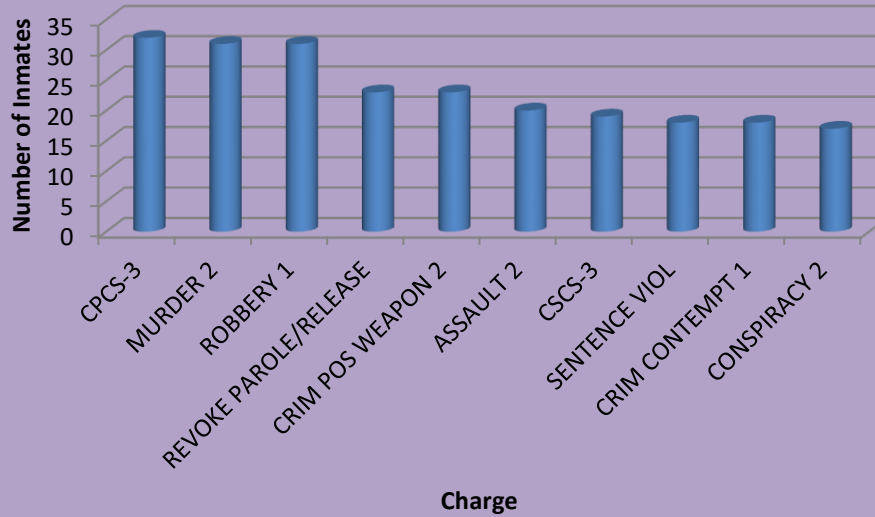

**TOTAL SUFFOLK COUNTY CORRECTIONAL FACILITIES
POPULATION AS OF 8/17/2020: 515 INMATES**

**MAXIMUM SECURITY
FACILITY: 273 MINIMUM
SECURITY FACILITY: 236**

Jail Population by Race

Jail Population by Ethnicity

Number of Termers by Facility and Gender

Top 10 Towns by Recorded Residence

Top 10 Holding Charges

**PRE-
ARRAIGNMENT
IN CUSTODY: 33**

**STOP DWI
PROGRAM: 0**

**TOTAL JAIL
ADMISSIONS: 2
DISCHARGES: 2**

Inmates Housed Out