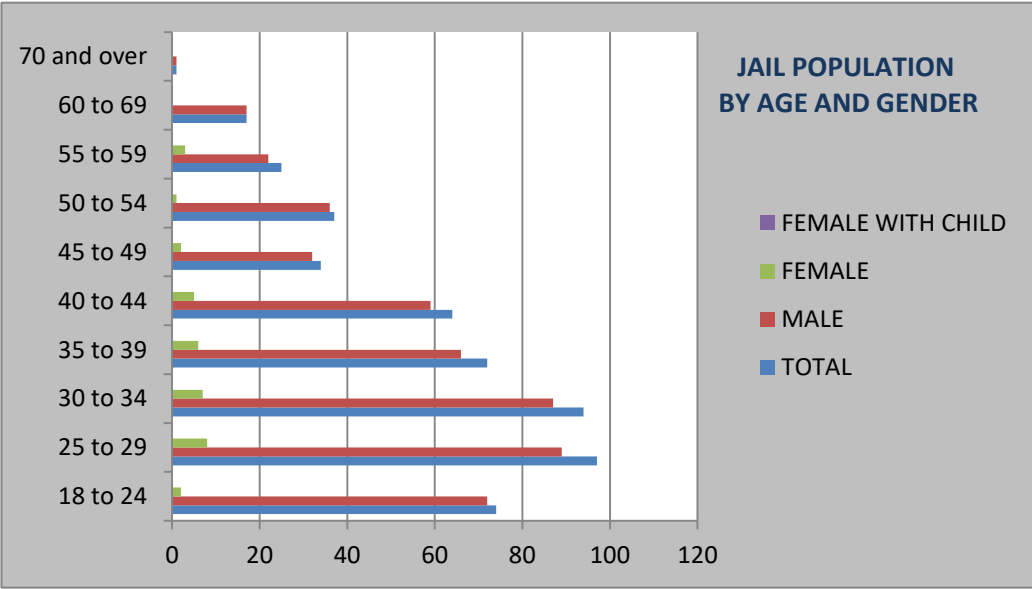

**TOTAL SUFFOLK COUNTY CORRECTIONAL FACILITIES
POPULATION AS OF 8/17/2020: 515 INMATES**

**MAXIMUM SECURITY
FACILITY: 273 MINIMUM
SECURITY FACILITY: 236**

Jail Population by Race

Jail Population by Ethnicity

Number of Termers by Facility and Gender

Top 10 Towns by Recorded Residence

Top 10 Holding Charges

**PRE-
ARRAIGNMENT
IN CUSTODY: 33**

**STOP DWI
PROGRAM: 0**

**TOTAL JAIL
ADMISSIONS: 2
DISCHARGES: 2**

Inmates Housed Out