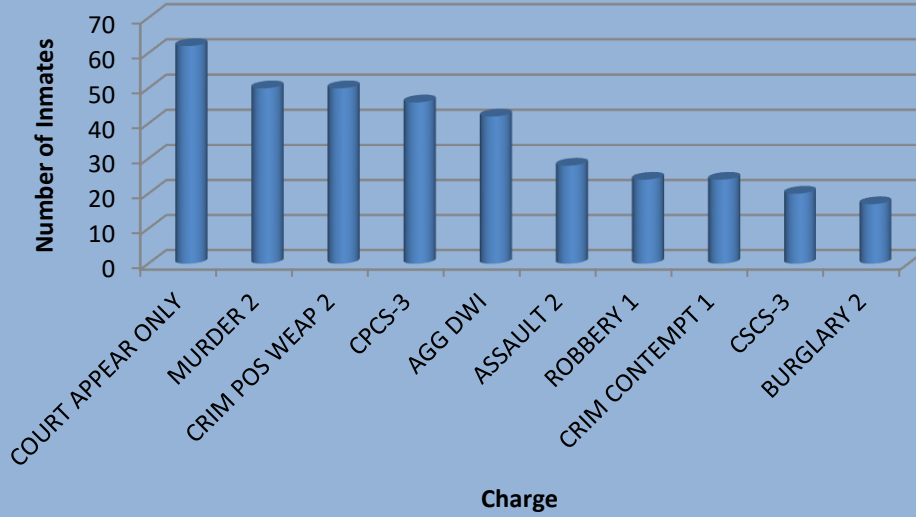

**TOTAL SUFFOLK COUNTY CORRECTIONAL FACILITIES
POPULATION AS OF 12/13/2021: 768 INMATES**

**MAXIMUM SECURITY
FACILITY: 351 MINIMUM
SECURITY FACILITY: 411**

Jail Population by Race

Jail Population by Ethnicity

Number of Termers by Facility and Gender

Top 10 Towns by Recorded Residence

Top 10 Holding Charges

**PRE-
ARRAIGNMENT
IN CUSTODY: 13**

**ADMISSIONS: 1
DISCHARGES: 0**

INMATES HOUSED OUT OF FACILITY (EXCLUDING NURSERY)