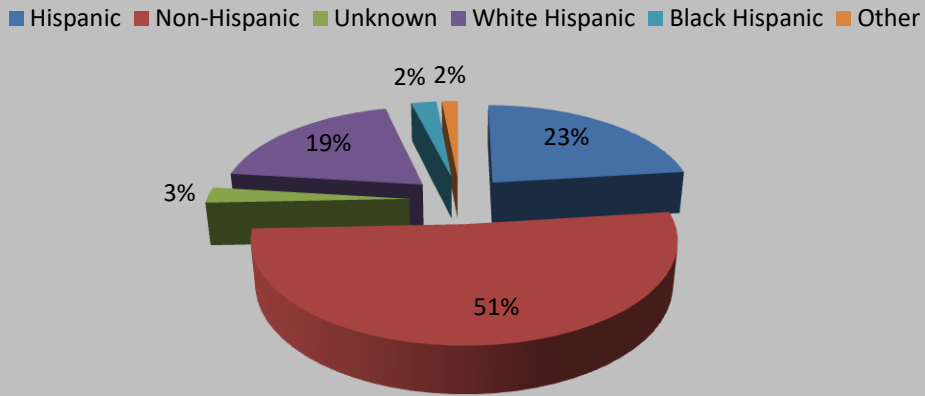

**TOTAL SUFFOLK COUNTY CORRECTIONAL FACILITIES
POPULATION AS OF 12/13/2021: 768 INMATES**

**MAXIMUM SECURITY
FACILITY: 351 MINIMUM
SECURITY FACILITY: 411**

Jail Population by Race

Jail Population by Ethnicity

Number of Termers by Facility and Gender

Top 10 Towns by Recorded Residence

Top 10 Holding Charges

**PRE-
ARRAIGNMENT
IN CUSTODY: 13**

**ADMISSIONS: 1
DISCHARGES: 0**

INMATES HOUSED OUT OF FACILITY (EXCLUDING NURSERY)