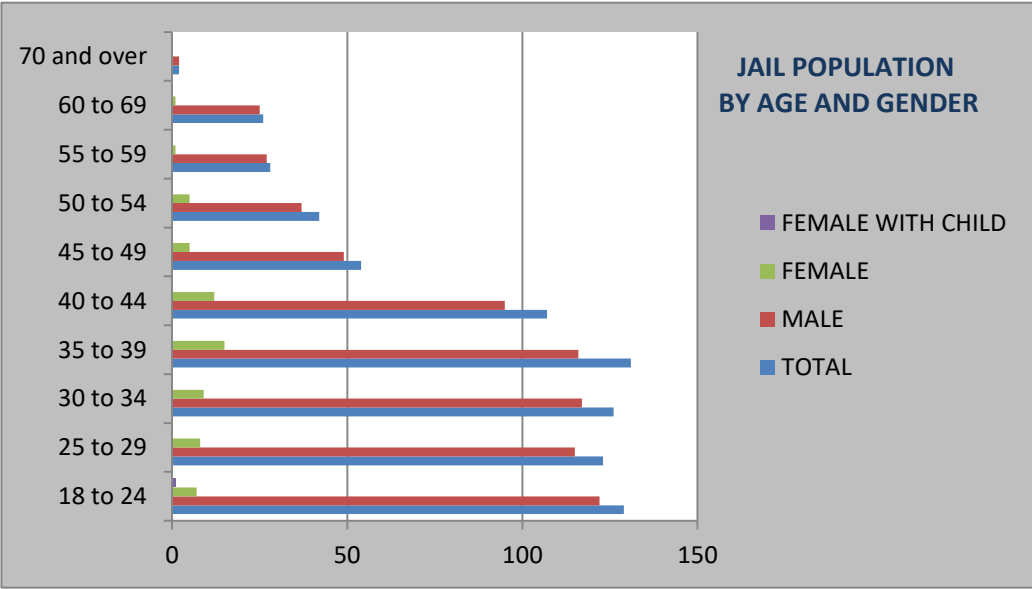

**TOTAL SUFFOLK COUNTY CORRECTIONAL FACILITIES
POPULATION AS OF 12/13/2021: 768 INMATES**

**MAXIMUM SECURITY
FACILITY: 351 MINIMUM
SECURITY FACILITY: 411**

Jail Population by Race

Jail Population by Ethnicity

Number of Termers by Facility and Gender

Top 10 Towns by Recorded Residence

Top 10 Holding Charges

**PRE-
ARRAIGNMENT
IN CUSTODY: 13**

**ADMISSIONS: 1
DISCHARGES: 0**

INMATES HOUSED OUT OF FACILITY (EXCLUDING NURSERY)

VISITOR STATISTICS WEEK OF 12/07/2021: