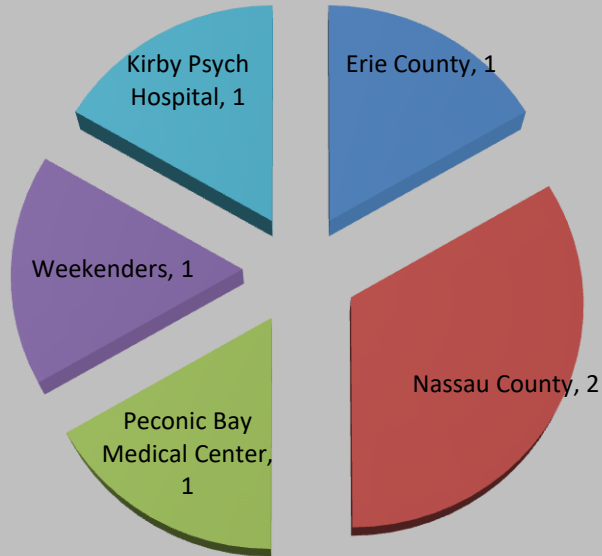

**TOTAL SUFFOLK COUNTY CORRECTIONAL FACILITIES
POPULATION AS OF 12/13/2021: 768 INMATES**

**MAXIMUM SECURITY
FACILITY: 351 MINIMUM
SECURITY FACILITY: 411**

Jail Population by Race

Jail Population by Ethnicity

Number of Termers by Facility and Gender

Top 10 Towns by Recorded Residence

Top 10 Holding Charges

**PRE-
ARRAIGNMENT
IN CUSTODY: 13**

**ADMISSIONS: 1
DISCHARGES: 0**

INMATES HOUSED OUT OF FACILITY (EXCLUDING NURSERY)

VISITOR STATISTICS WEEK OF 12/07/2021: