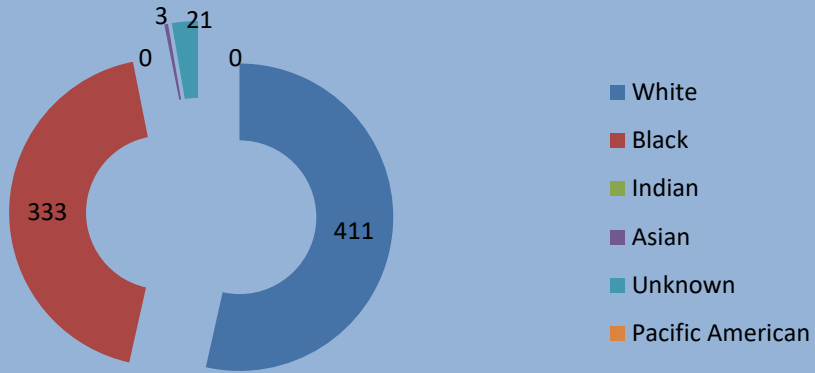

**TOTAL SUFFOLK COUNTY CORRECTIONAL FACILITIES
POPULATION AS OF 12/13/2021: 768 INMATES**

**MAXIMUM SECURITY
FACILITY: 351 MINIMUM
SECURITY FACILITY: 411**

Jail Population by Race

Jail Population by Ethnicity

VISITOR STATISTICS WEEK OF 12/07/2021: