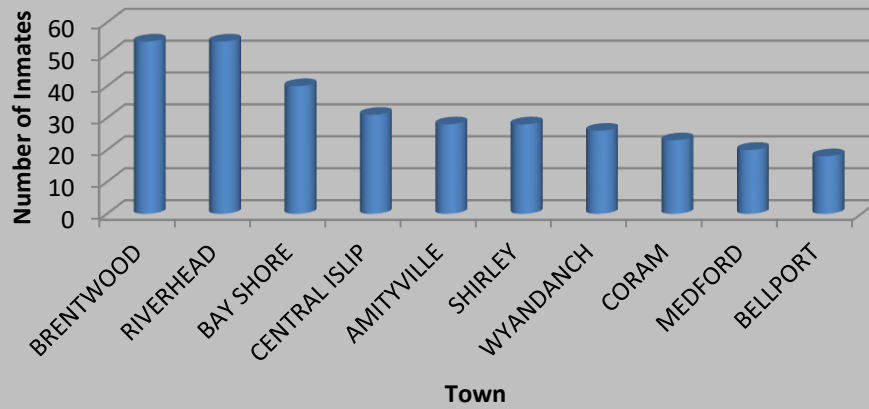

**TOTAL SUFFOLK COUNTY CORRECTIONAL FACILITIES
POPULATION AS OF 12/13/2021: 768 INMATES**

**MAXIMUM SECURITY
FACILITY: 351 MINIMUM
SECURITY FACILITY: 411**

Jail Population by Race

Jail Population by Ethnicity

Number of Termers by Facility and Gender

Top 10 Towns by Recorded Residence

Top 10 Holding Charges

**PRE-
ARRAIGNMENT
IN CUSTODY: 13**

**ADMISSIONS: 1
DISCHARGES: 0**

INMATES HOUSED OUT OF FACILITY (EXCLUDING NURSERY)

VISITOR STATISTICS WEEK OF 12/07/2021: