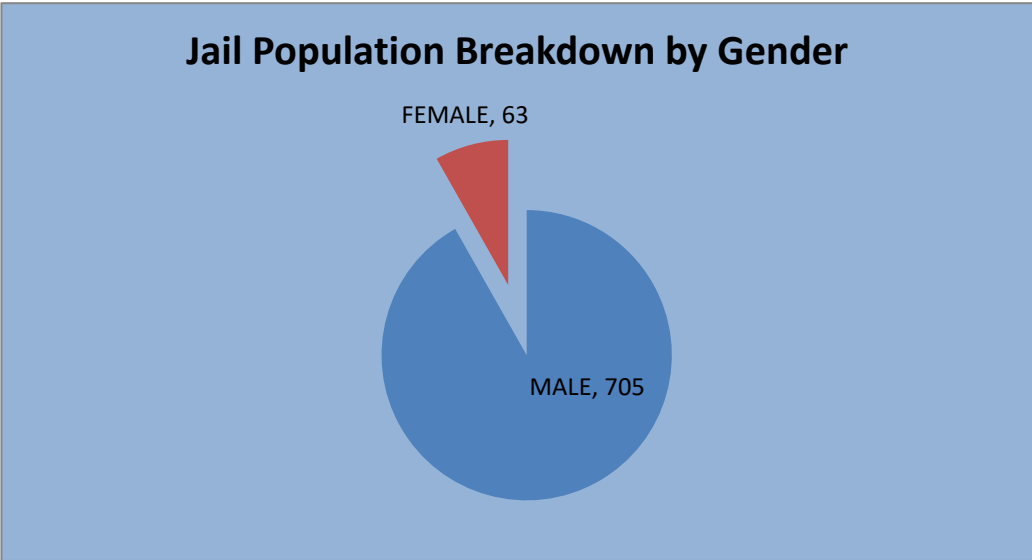

**TOTAL SUFFOLK COUNTY CORRECTIONAL FACILITIES
POPULATION AS OF 12/13/2021: 768 INMATES**

**MAXIMUM SECURITY
FACILITY: 351 MINIMUM
SECURITY FACILITY: 411**

Jail Population by Race

Jail Population by Ethnicity