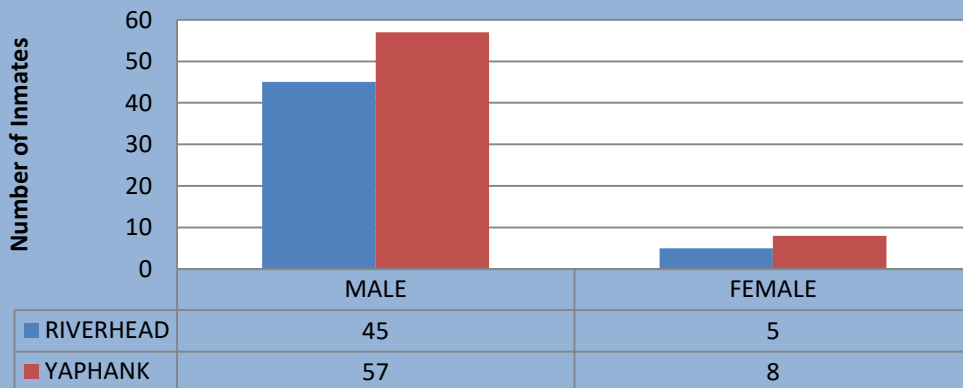

**TOTAL SUFFOLK COUNTY CORRECTIONAL FACILITIES
POPULATION AS OF 12/13/2021: 768 INMATES**

**MAXIMUM SECURITY
FACILITY: 351 MINIMUM
SECURITY FACILITY: 411**

Jail Population by Race

Jail Population by Ethnicity

Number of Termers by Facility and Gender

Top 10 Towns by Recorded Residence

Top 10 Holding Charges

**PRE-
ARRAIGNMENT
IN CUSTODY: 13**

**ADMISSIONS: 1
DISCHARGES: 0**

INMATES HOUSED OUT OF FACILITY (EXCLUDING NURSERY)

VISITOR STATISTICS WEEK OF 12/07/2021: