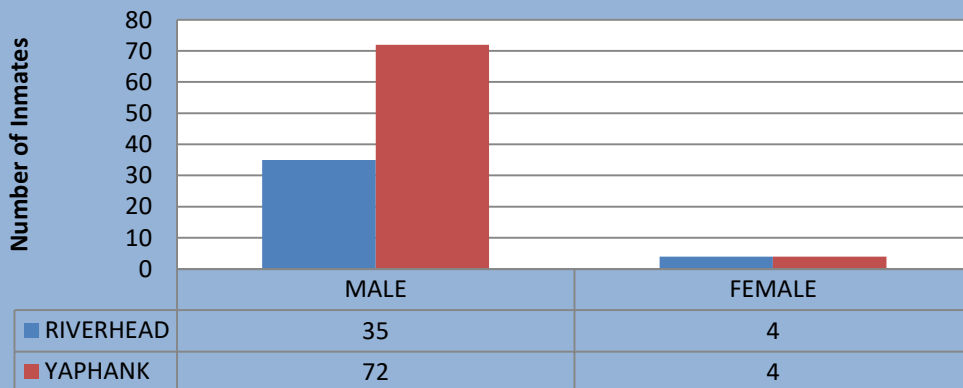

Number of Termers by Facility and Gender