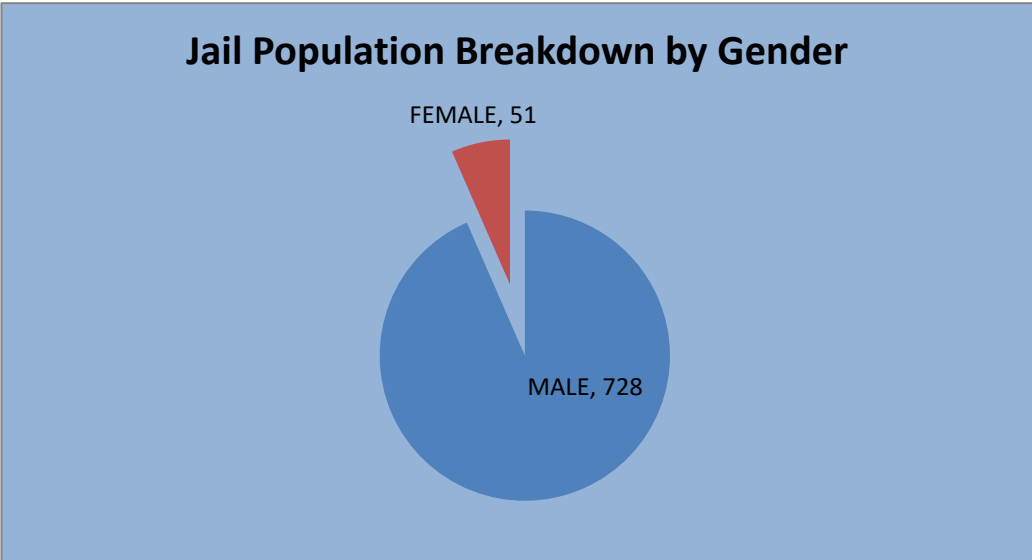

**TOTAL SUFFOLK COUNTY CORRECTIONAL FACILITIES  
POPULATION AS OF 10/25/2021: 779 INMATES**

**MAXIMUM SECURITY  
FACILITY: 313 MINIMUM  
SECURITY FACILITY: 453**

## Jail Population by Race