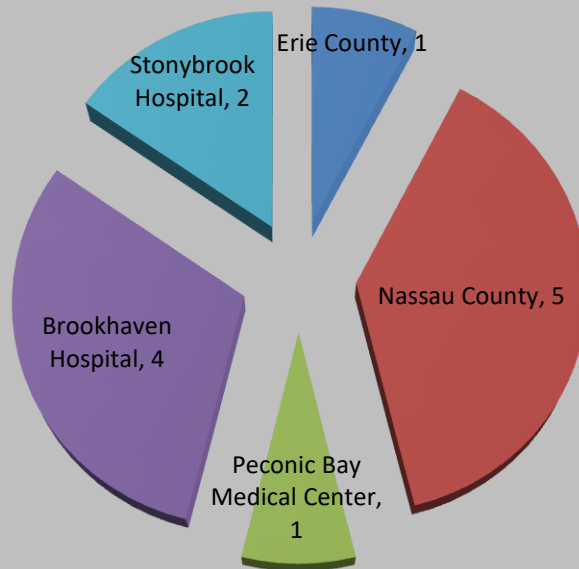

## Number of Termers by Facility and Gender

## Top 10 Towns by Recorded Residence

## Top 10 Holding Charges

**PRE-  
ARRAIGNMENT  
IN CUSTODY: 15**

**ADMISSIONS: 4  
DISCHARGES: 0**

## INMATES HOUSED OUT OF FACILITY (EXCLUDING NURSERY)