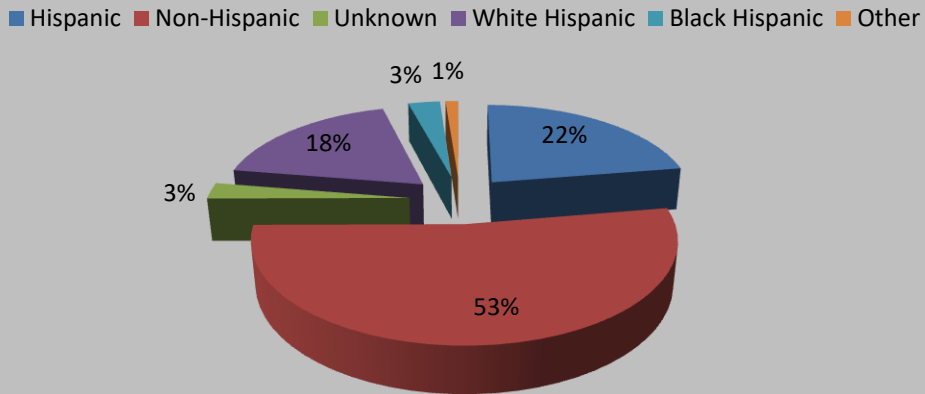

**TOTAL SUFFOLK COUNTY CORRECTIONAL FACILITIES  
POPULATION AS OF 10/25/2021: 779 INMATES**

**MAXIMUM SECURITY  
FACILITY: 313 MINIMUM  
SECURITY FACILITY: 453**

## Jail Population by Race

## Jail Population by Ethnicity