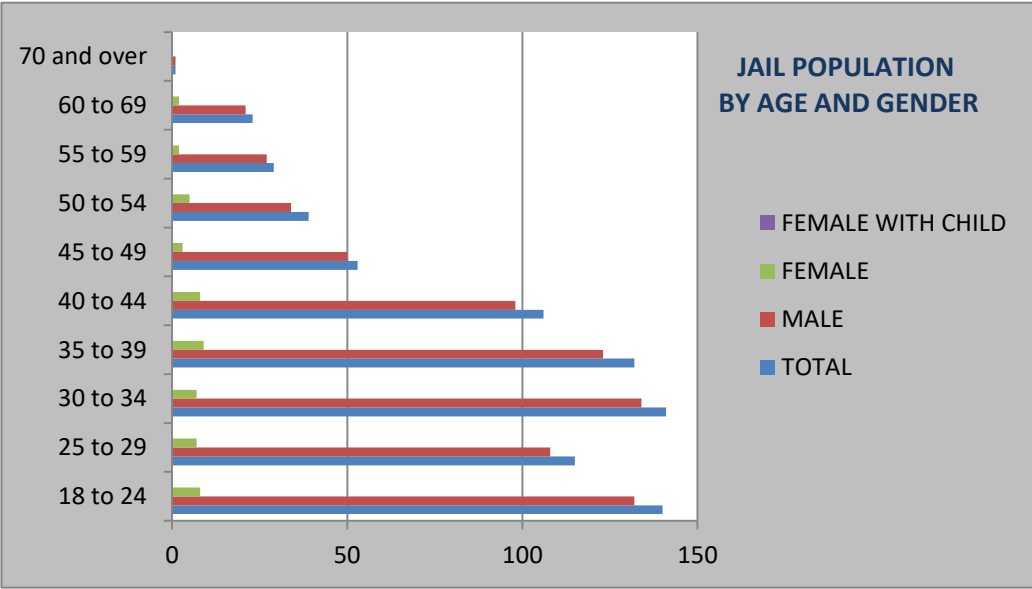

**TOTAL SUFFOLK COUNTY CORRECTIONAL FACILITIES  
POPULATION AS OF 10/25/2021: 779 INMATES**

**MAXIMUM SECURITY  
FACILITY: 313 MINIMUM  
SECURITY FACILITY: 453**

## Jail Population by Race

## Jail Population by Ethnicity

## VISITOR STATISTICS WEEK OF 10/19/2021: