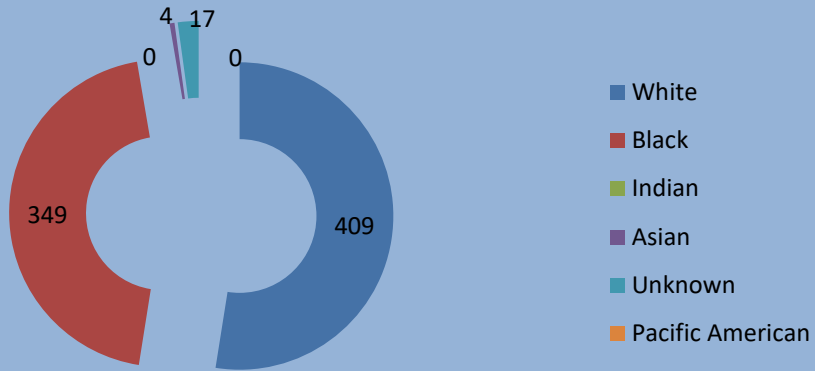

**TOTAL SUFFOLK COUNTY CORRECTIONAL FACILITIES  
POPULATION AS OF 10/25/2021: 779 INMATES**

**MAXIMUM SECURITY  
FACILITY: 313 MINIMUM  
SECURITY FACILITY: 453**

## Jail Population by Race

## Jail Population by Ethnicity

## VISITOR STATISTICS WEEK OF 10/19/2021: