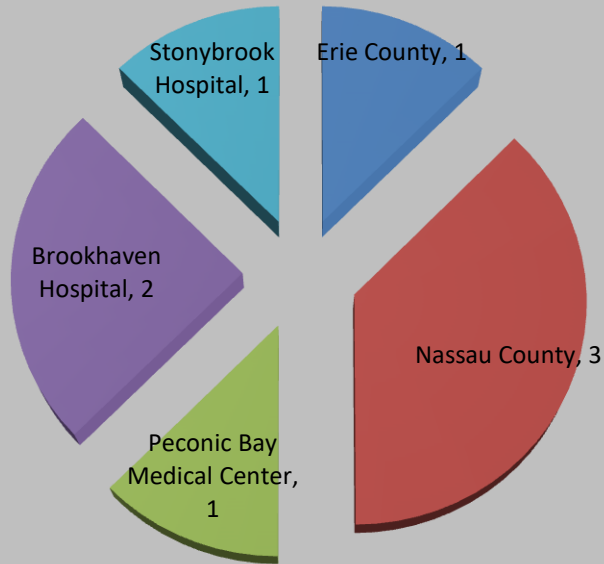

INMATES HOUSED OUT OF FACILITY (EXCLUDING NURSERY)