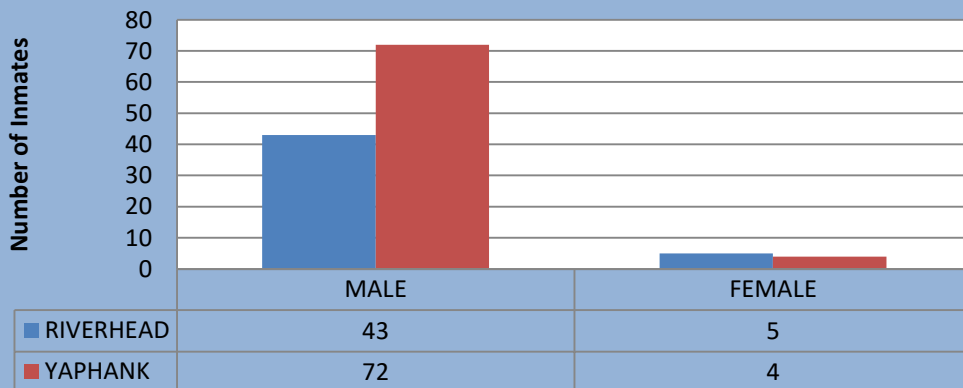

Number of Termers by Facility and Gender