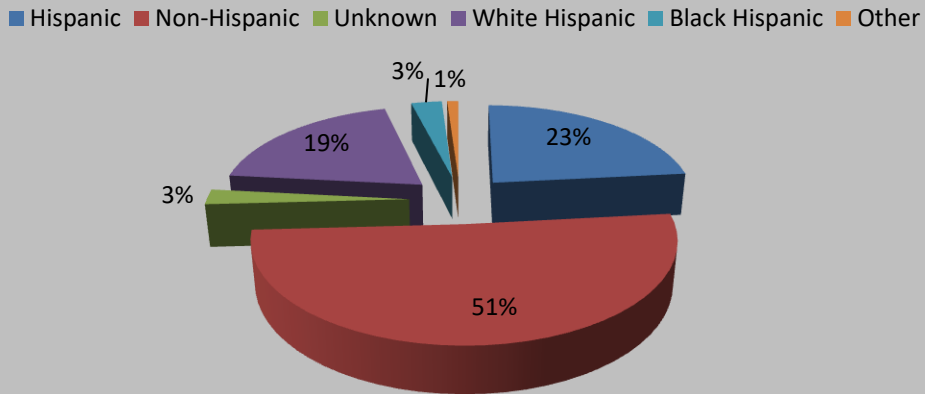

**TOTAL SUFFOLK COUNTY CORRECTIONAL FACILITIES  
POPULATION AS OF 11/01/2021: 779 INMATES**

**MAXIMUM SECURITY  
FACILITY: 333 MINIMUM  
SECURITY FACILITY: 454**

### Jail Population by Race

### Jail Population by Ethnicity