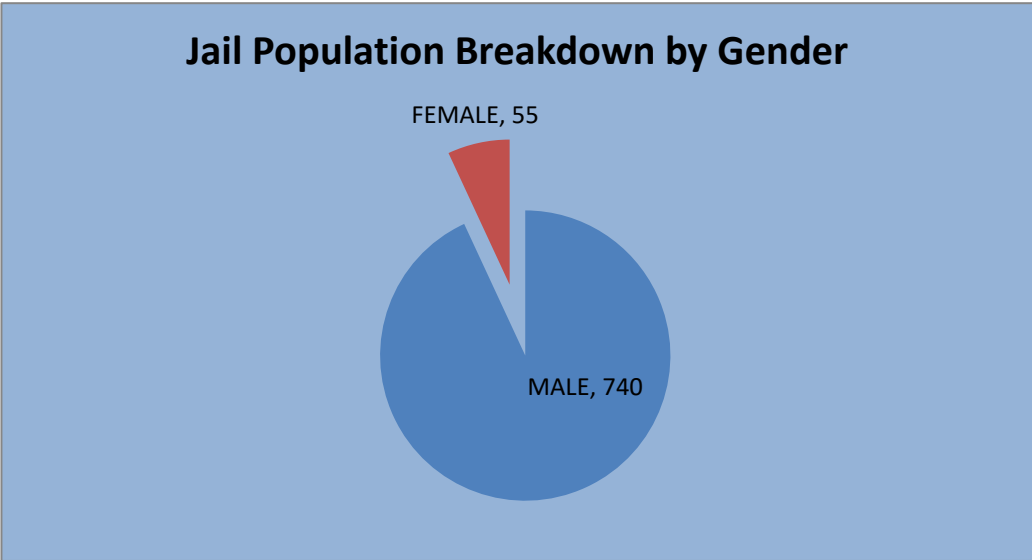

**TOTAL SUFFOLK COUNTY CORRECTIONAL FACILITIES  
POPULATION AS OF 11/01/2021: 779 INMATES**

**MAXIMUM SECURITY  
FACILITY: 333 MINIMUM  
SECURITY FACILITY: 454**

### Jail Population by Race