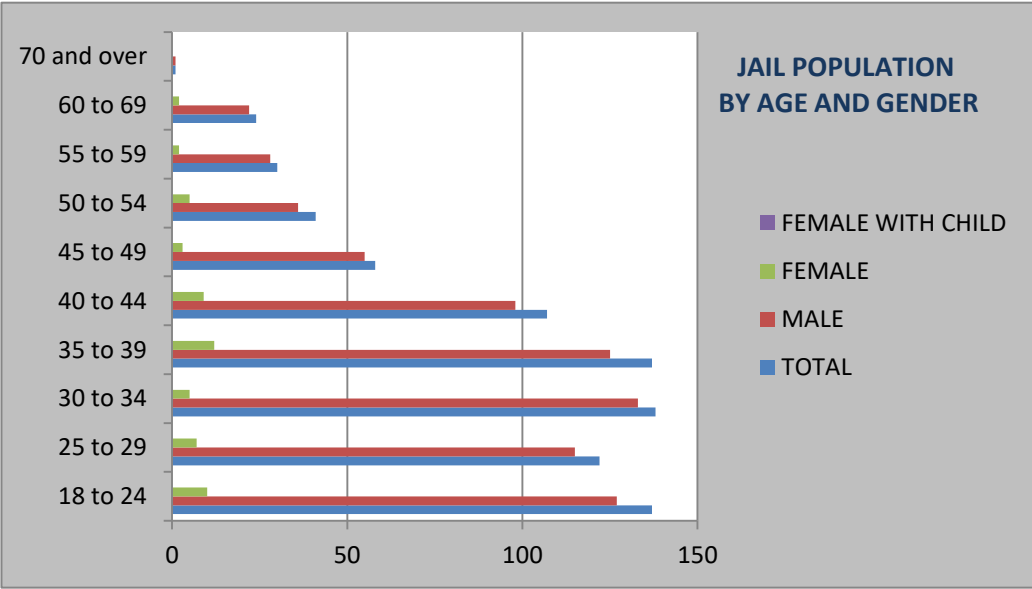

**TOTAL SUFFOLK COUNTY CORRECTIONAL FACILITIES  
POPULATION AS OF 11/01/2021: 779 INMATES**

**MAXIMUM SECURITY  
FACILITY: 333 MINIMUM  
SECURITY FACILITY: 454**

### Jail Population by Race

### Jail Population by Ethnicity

## VISITOR STATISTICS WEEK OF 10/26/2021: