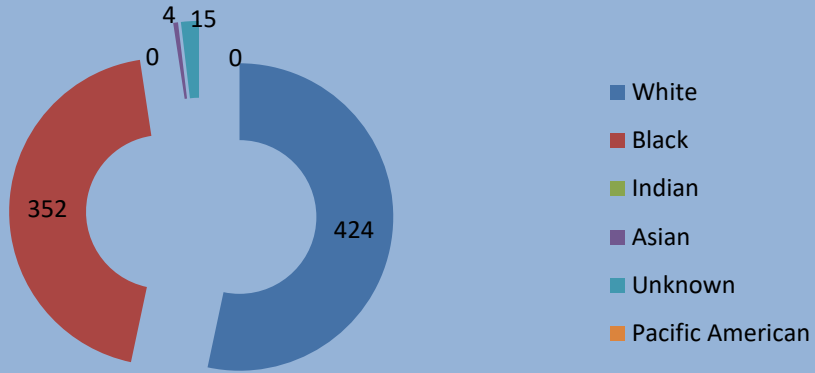

**TOTAL SUFFOLK COUNTY CORRECTIONAL FACILITIES  
POPULATION AS OF 11/01/2021: 779 INMATES**

**MAXIMUM SECURITY  
FACILITY: 333 MINIMUM  
SECURITY FACILITY: 454**

### Jail Population by Race

### Jail Population by Ethnicity