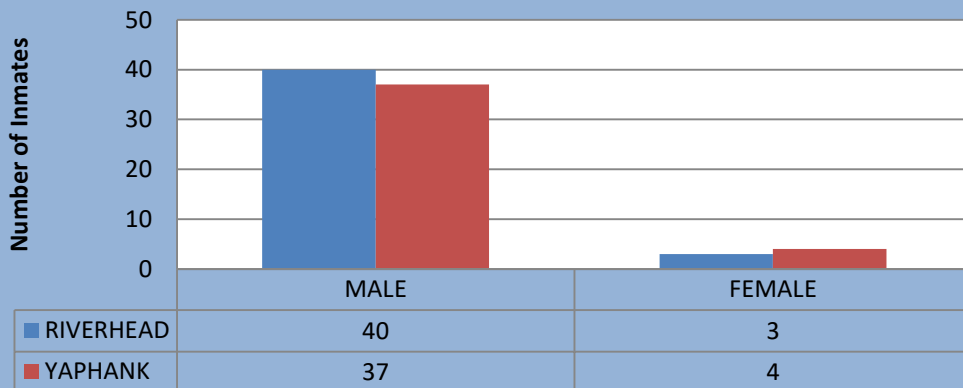

**TOTAL SUFFOLK COUNTY CORRECTIONAL FACILITIES
POPULATION AS OF 01/25/2021: 673 INMATES**

**MAXIMUM SECURITY
FACILITY: 365 MINIMUM
SECURITY FACILITY: 302**

Jail Population by Race

Jail Population by Ethnicity

Number of Termers by Facility and Gender

Top 10 Towns by Recorded Residence

Top 10 Holding Charges

**PRE-
ARRAIGNMENT
IN CUSTODY: 21**

**ADMISSIONS: 1
DISCHARGES: 2**

INMATES HOUSED OUT OF FACILITY (EXCLUDING NURSERY)

VISITOR STATISTICS WEEK OF 01/25/2021:

■ Inmate Visits ■ Visitors

WEEKDAY: RIVERHEAD YAPHANK SATURDAY: RIVERHEAD YAPHANK