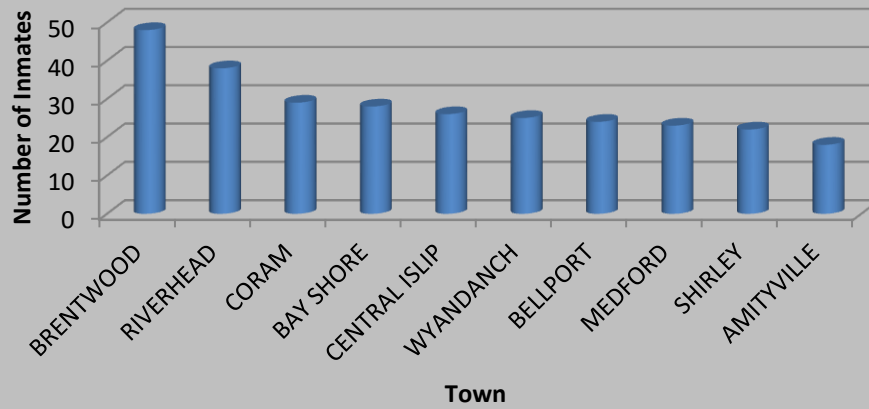

**TOTAL SUFFOLK COUNTY CORRECTIONAL FACILITIES
POPULATION AS OF 01/25/2021: 673 INMATES**

**MAXIMUM SECURITY
FACILITY: 365 MINIMUM
SECURITY FACILITY: 302**

Jail Population by Race

Jail Population by Ethnicity

Number of Termers by Facility and Gender

Top 10 Towns by Recorded Residence

Top 10 Holding Charges

**PRE-
ARRAIGNMENT
IN CUSTODY: 21**

**ADMISSIONS: 1
DISCHARGES: 2**

INMATES HOUSED OUT OF FACILITY (EXCLUDING NURSERY)

VISITOR STATISTICS WEEK OF 01/25/2021:

■ Inmate Visits ■ Visitors

WEEKDAY: RIVERHEAD YAPHANK SATURDAY: RIVERHEAD YAPHANK