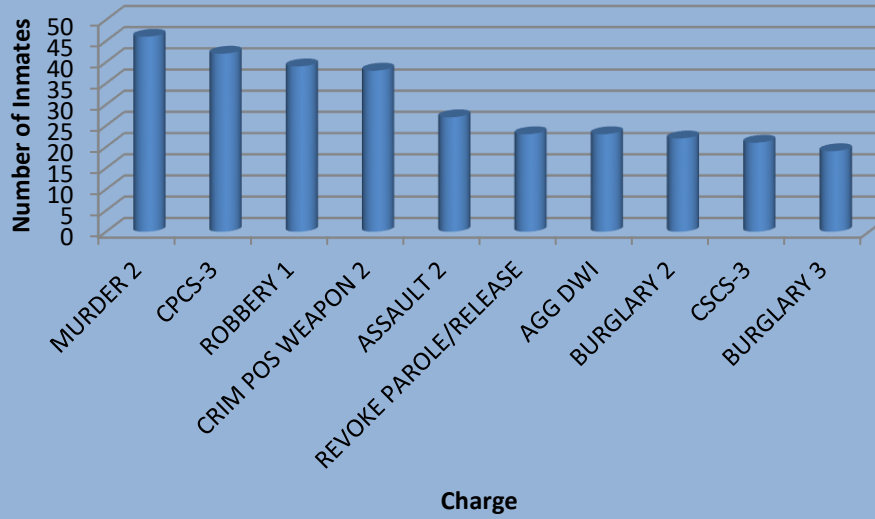

**TOTAL SUFFOLK COUNTY CORRECTIONAL FACILITIES
POPULATION AS OF 01/25/2021: 673 INMATES**

**MAXIMUM SECURITY
FACILITY: 365 MINIMUM
SECURITY FACILITY: 302**

Jail Population by Race

Jail Population by Ethnicity

Number of Termers by Facility and Gender

Top 10 Towns by Recorded Residence

Top 10 Holding Charges

**PRE-
ARRAIGNMENT
IN CUSTODY: 21**

**ADMISSIONS: 1
DISCHARGES: 2**

INMATES HOUSED OUT OF FACILITY (EXCLUDING NURSERY)

VISITOR STATISTICS WEEK OF 01/25/2021:

■ Inmate Visits ■ Visitors

WEEKDAY: RIVERHEAD YAPHANK SATURDAY: RIVERHEAD YAPHANK