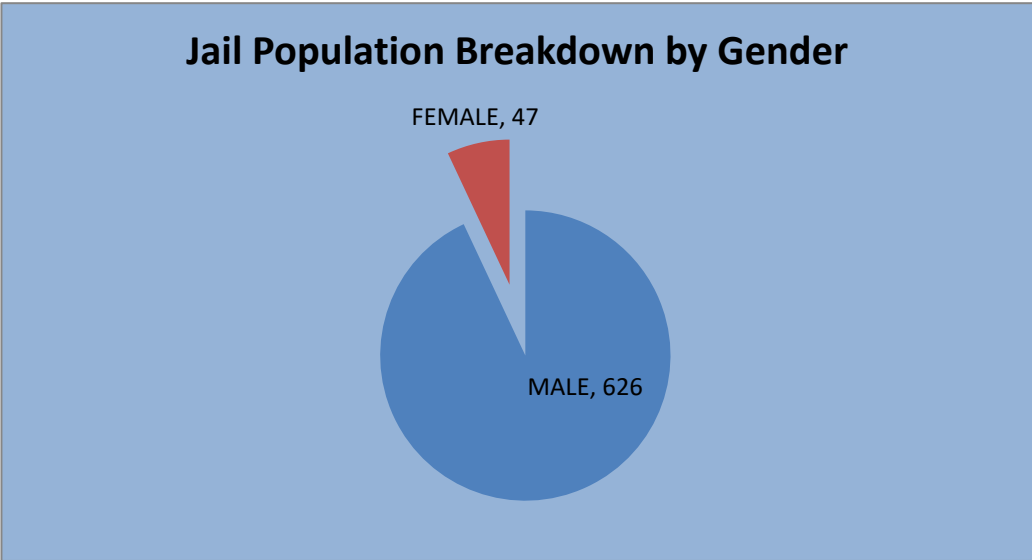

**TOTAL SUFFOLK COUNTY CORRECTIONAL FACILITIES
POPULATION AS OF 01/25/2021: 673 INMATES**

**MAXIMUM SECURITY
FACILITY: 365 MINIMUM
SECURITY FACILITY: 302**

Jail Population by Race

Jail Population by Ethnicity