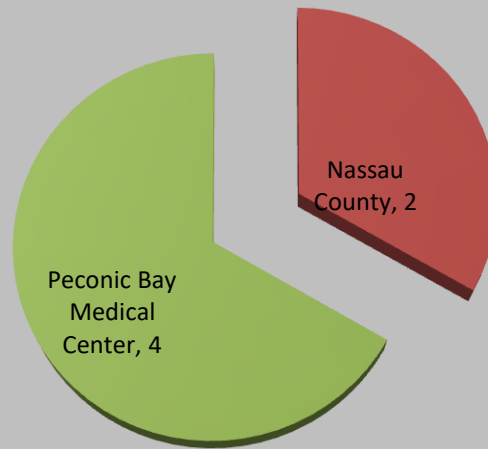

**TOTAL SUFFOLK COUNTY CORRECTIONAL FACILITIES
POPULATION AS OF 01/25/2021: 673 INMATES**

**MAXIMUM SECURITY
FACILITY: 365 MINIMUM
SECURITY FACILITY: 302**

Jail Population by Race

Jail Population by Ethnicity

Number of Termers by Facility and Gender

Top 10 Towns by Recorded Residence

Top 10 Holding Charges

**PRE-
ARRAIGNMENT
IN CUSTODY: 21**

**ADMISSIONS: 1
DISCHARGES: 2**

INMATES HOUSED OUT OF FACILITY (EXCLUDING NURSERY)

VISITOR STATISTICS WEEK OF 01/25/2021:

■ Inmate Visits ■ Visitors

WEEKDAY: RIVERHEAD YAPHANK SATURDAY: RIVERHEAD YAPHANK