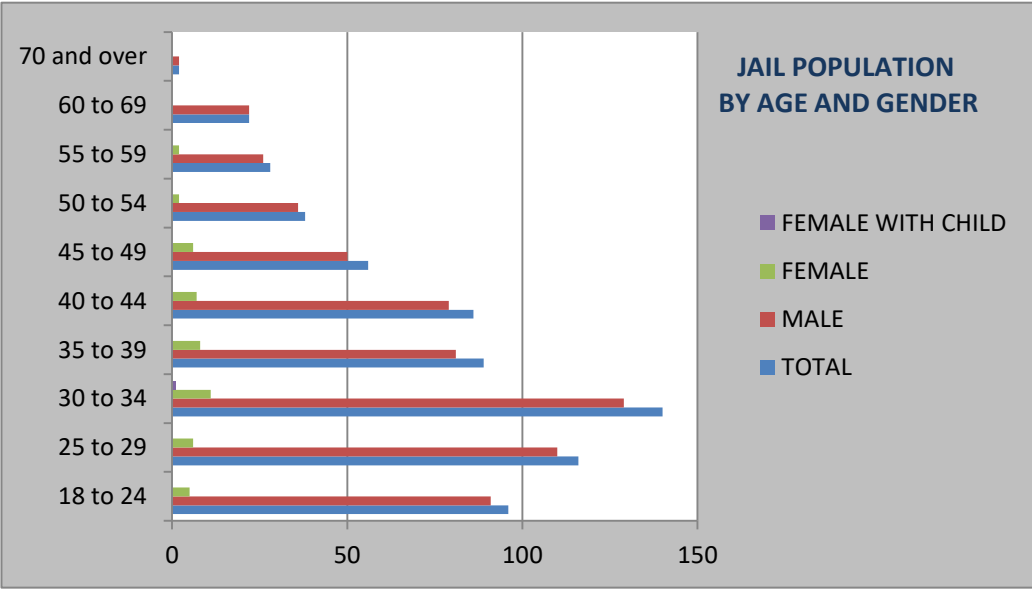

**TOTAL SUFFOLK COUNTY CORRECTIONAL FACILITIES
POPULATION AS OF 01/25/2021: 673 INMATES**

**MAXIMUM SECURITY
FACILITY: 365 MINIMUM
SECURITY FACILITY: 302**

Jail Population by Race

Jail Population by Ethnicity

Number of Termers by Facility and Gender

Top 10 Towns by Recorded Residence

Top 10 Holding Charges

**PRE-
ARRAIGNMENT
IN CUSTODY: 21**

**ADMISSIONS: 1
DISCHARGES: 2**

INMATES HOUSED OUT OF FACILITY (EXCLUDING NURSERY)

VISITOR STATISTICS WEEK OF 01/25/2021:

■ Inmate Visits ■ Visitors

WEEKDAY: RIVERHEAD YAPHANK SATURDAY: RIVERHEAD YAPHANK