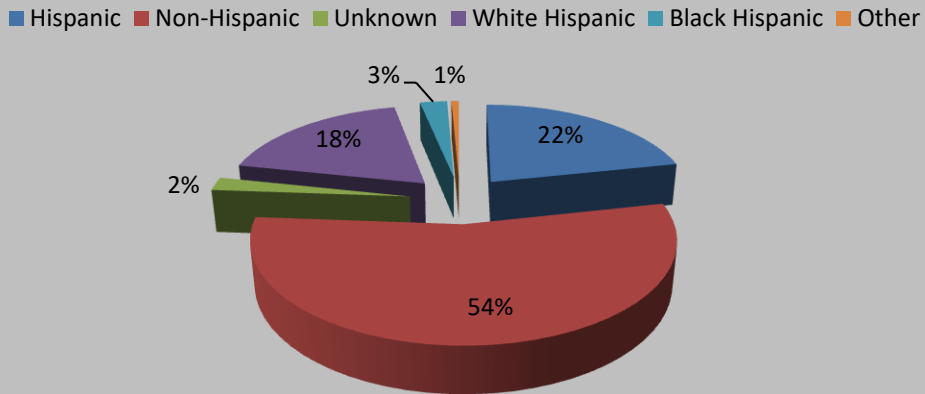

**TOTAL SUFFOLK COUNTY CORRECTIONAL FACILITIES
POPULATION AS OF 01/25/2021: 673 INMATES**

**MAXIMUM SECURITY
FACILITY: 365 MINIMUM
SECURITY FACILITY: 302**

Jail Population by Race

Jail Population by Ethnicity

Number of Termers by Facility and Gender

Top 10 Towns by Recorded Residence

Top 10 Holding Charges

**PRE-
ARRAIGNMENT
IN CUSTODY: 21**

**ADMISSIONS: 1
DISCHARGES: 2**

INMATES HOUSED OUT OF FACILITY (EXCLUDING NURSERY)

VISITOR STATISTICS WEEK OF 01/25/2021:

■ Inmate Visits ■ Visitors

WEEKDAY: RIVERHEAD YAPHANK SATURDAY: RIVERHEAD YAPHANK