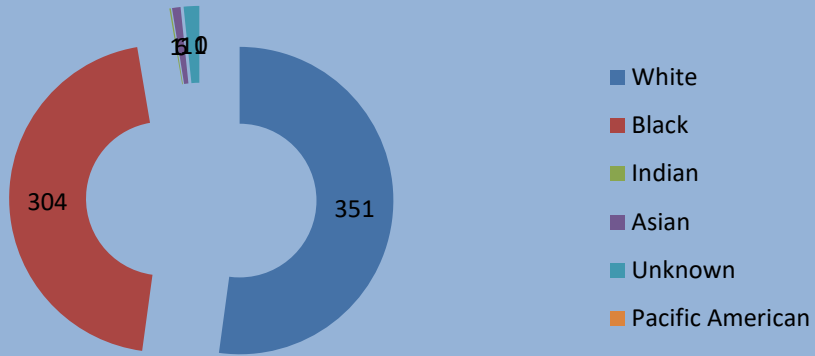

**TOTAL SUFFOLK COUNTY CORRECTIONAL FACILITIES
POPULATION AS OF 01/25/2021: 673 INMATES**

**MAXIMUM SECURITY
FACILITY: 365 MINIMUM
SECURITY FACILITY: 302**

Jail Population by Race

Jail Population by Ethnicity

VISITOR STATISTICS WEEK OF 01/25/2021:

■ Inmate Visits ■ Visitors

WEEKDAY: RIVERHEAD YAPHANK SATURDAY: RIVERHEAD YAPHANK