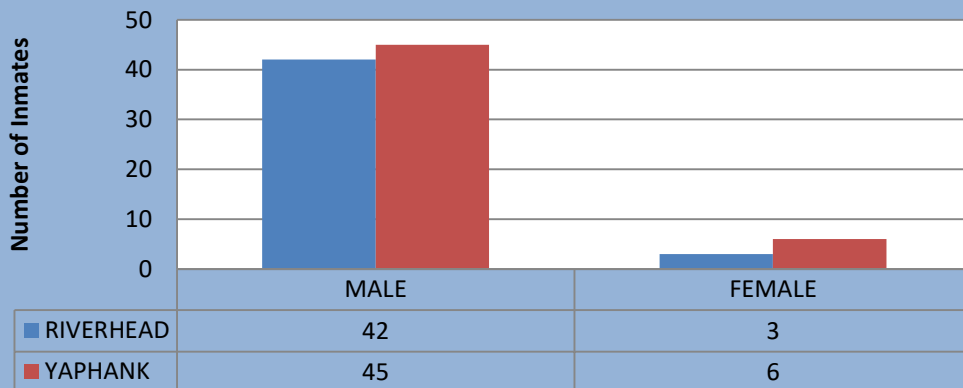

**TOTAL SUFFOLK COUNTY CORRECTIONAL FACILITIES
POPULATION AS OF 12/28/2020: 649 INMATES**

**MAXIMUM SECURITY
FACILITY: 308 MINIMUM
SECURITY FACILITY: 335**

Jail Population by Race

Jail Population by Ethnicity

Number of Termers by Facility and Gender

Top 10 Towns by Recorded Residence

Top 10 Holding Charges

**PRE-
ARRAIGNMENT
IN CUSTODY: 16**

**ADMISSIONS: 5
DISCHARGES: 0**

INMATES HOUSED OUT OF FACILITY (EXCLUDING NURSERY)

VISITOR STATISTICS WEEK OF 12/28/2020:

■ Inmate Visits ■ Visitors

WEEKDAY: RIVERHEAD YAPHANK SATURDAY: RIVERHEAD YAPHANK