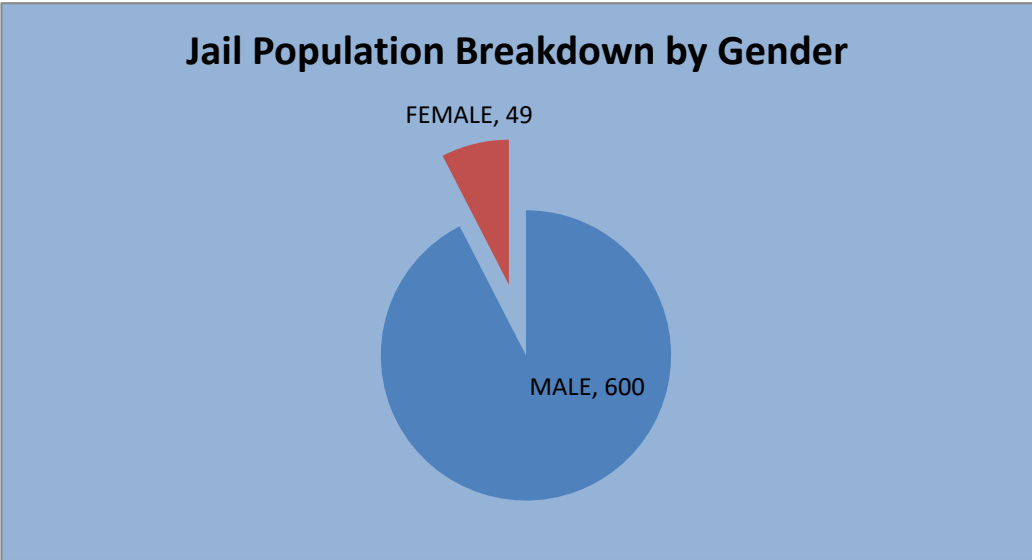

**TOTAL SUFFOLK COUNTY CORRECTIONAL FACILITIES
POPULATION AS OF 12/28/2020: 649 INMATES**

**MAXIMUM SECURITY
FACILITY: 308 MINIMUM
SECURITY FACILITY: 335**

Jail Population by Race

Jail Population by Ethnicity