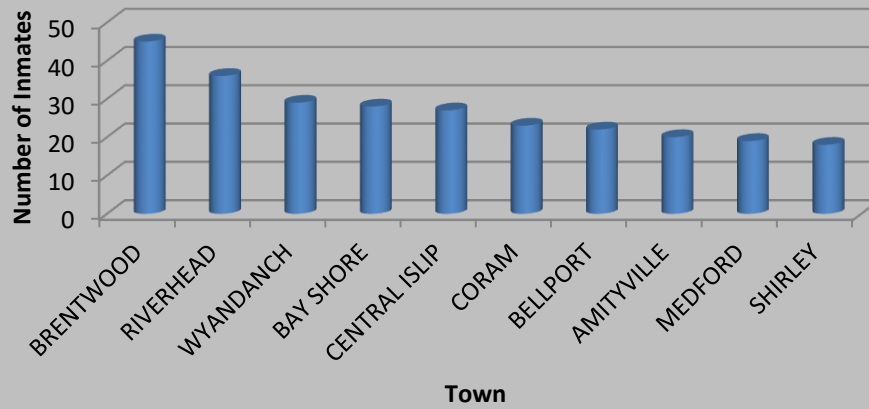

**TOTAL SUFFOLK COUNTY CORRECTIONAL FACILITIES
POPULATION AS OF 12/28/2020: 649 INMATES**

**MAXIMUM SECURITY
FACILITY: 308 MINIMUM
SECURITY FACILITY: 335**

Jail Population by Race

Jail Population by Ethnicity

Number of Termers by Facility and Gender

Top 10 Towns by Recorded Residence

Top 10 Holding Charges

**PRE-
ARRAIGNMENT
IN CUSTODY: 16**

**ADMISSIONS: 5
DISCHARGES: 0**

INMATES HOUSED OUT OF FACILITY (EXCLUDING NURSERY)

VISITOR STATISTICS WEEK OF 12/28/2020:

■ Inmate Visits ■ Visitors

WEEKDAY: RIVERHEAD YAPHANK SATURDAY: RIVERHEAD YAPHANK