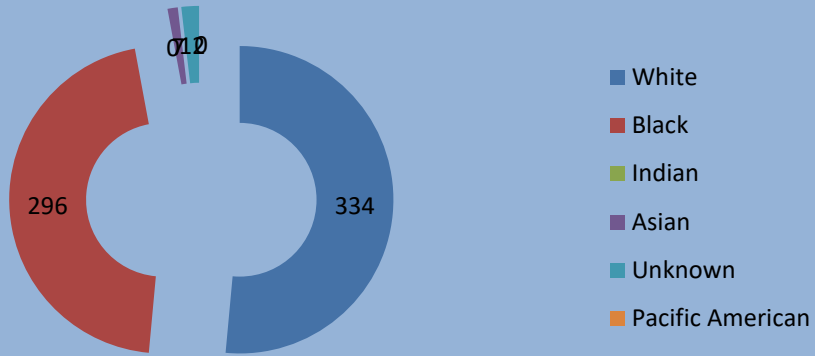

**TOTAL SUFFOLK COUNTY CORRECTIONAL FACILITIES
POPULATION AS OF 12/28/2020: 649 INMATES**

**MAXIMUM SECURITY
FACILITY: 308 MINIMUM
SECURITY FACILITY: 335**

Jail Population by Race

Jail Population by Ethnicity

VISITOR STATISTICS WEEK OF 12/28/2020:

■ Inmate Visits ■ Visitors

WEEKDAY: RIVERHEAD YAPHANK SATURDAY: RIVERHEAD YAPHANK