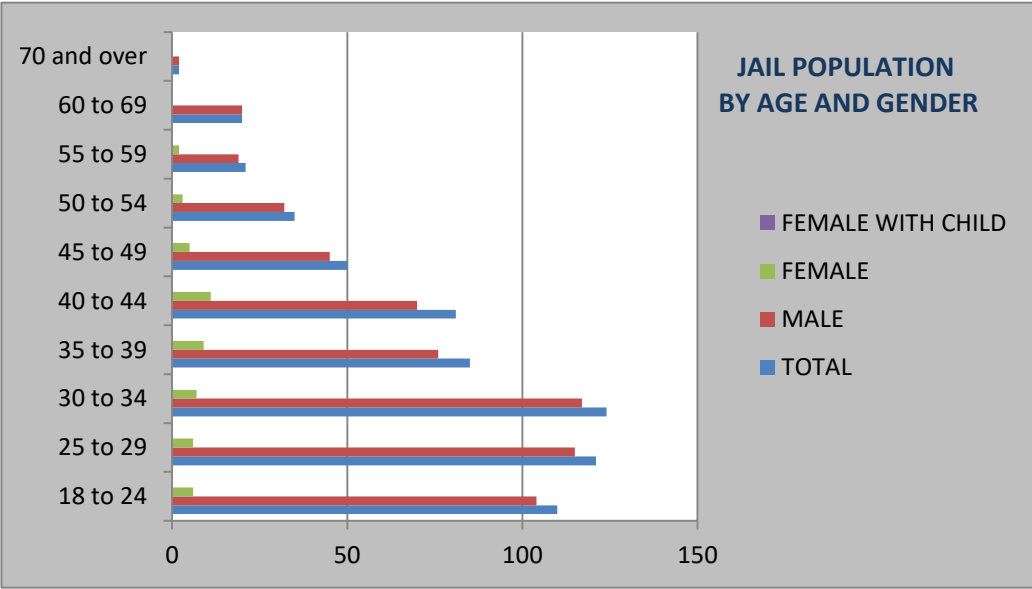

**TOTAL SUFFOLK COUNTY CORRECTIONAL FACILITIES
POPULATION AS OF 12/28/2020: 649 INMATES**

**MAXIMUM SECURITY
FACILITY: 308 MINIMUM
SECURITY FACILITY: 335**

Jail Population by Race

Jail Population by Ethnicity

Number of Termers by Facility and Gender

Top 10 Towns by Recorded Residence

Top 10 Holding Charges

**PRE-
ARRAIGNMENT
IN CUSTODY: 16**

**ADMISSIONS: 5
DISCHARGES: 0**

INMATES HOUSED OUT OF FACILITY (EXCLUDING NURSERY)

VISITOR STATISTICS WEEK OF 12/28/2020:

■ Inmate Visits ■ Visitors

WEEKDAY: RIVERHEAD YAPHANK SATURDAY: RIVERHEAD YAPHANK