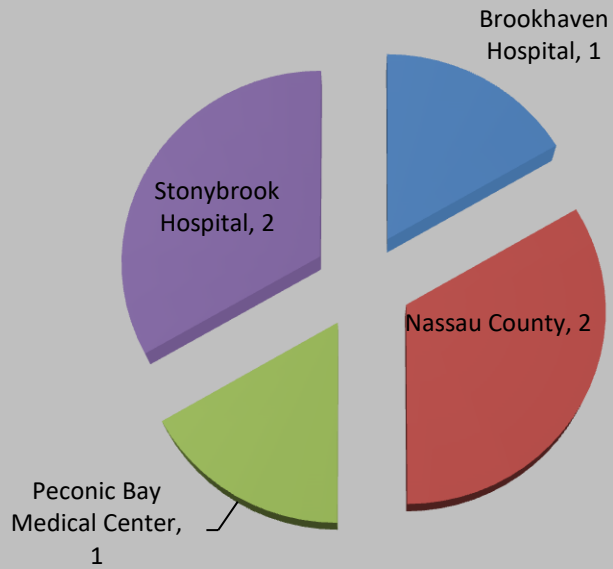

Number of Termers by Facility and Gender

Top 10 Towns by Recorded Residence

Top 10 Holding Charges

**PRE-
ARRAIGNMENT
IN CUSTODY: 16**

**ADMISSIONS: 5
DISCHARGES: 0**

INMATES HOUSED OUT OF FACILITY (EXCLUDING NURSERY)

VISITOR STATISTICS WEEK OF 12/28/2020:

■ Inmate Visits ■ Visitors

WEEKDAY: RIVERHEAD YAPHANK SATURDAY: RIVERHEAD YAPHANK