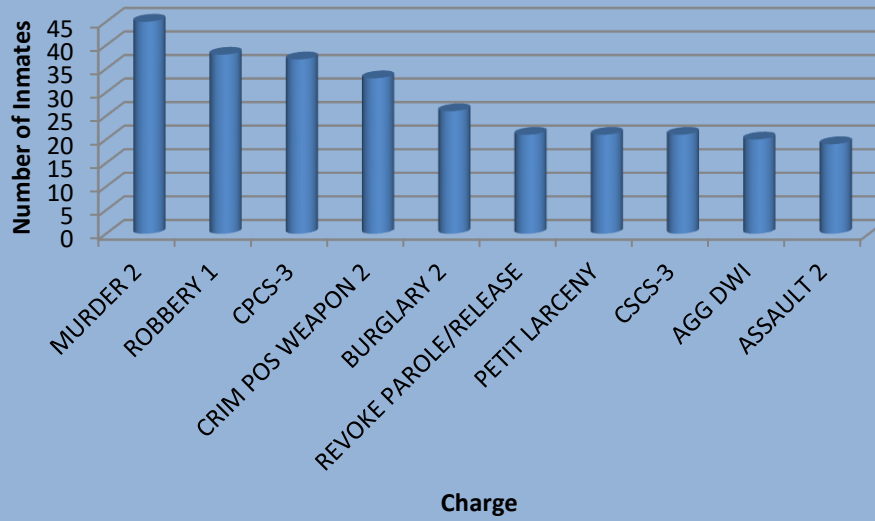

**TOTAL SUFFOLK COUNTY CORRECTIONAL FACILITIES
POPULATION AS OF 12/28/2020: 649 INMATES**

**MAXIMUM SECURITY
FACILITY: 308 MINIMUM
SECURITY FACILITY: 335**

Jail Population by Race

Jail Population by Ethnicity

Number of Termers by Facility and Gender

Top 10 Towns by Recorded Residence

Top 10 Holding Charges

**PRE-
ARRAIGNMENT
IN CUSTODY: 16**

**ADMISSIONS: 5
DISCHARGES: 0**

INMATES HOUSED OUT OF FACILITY (EXCLUDING NURSERY)

VISITOR STATISTICS WEEK OF 12/28/2020:

■ Inmate Visits ■ Visitors

WEEKDAY: RIVERHEAD YAPHANK SATURDAY: RIVERHEAD YAPHANK