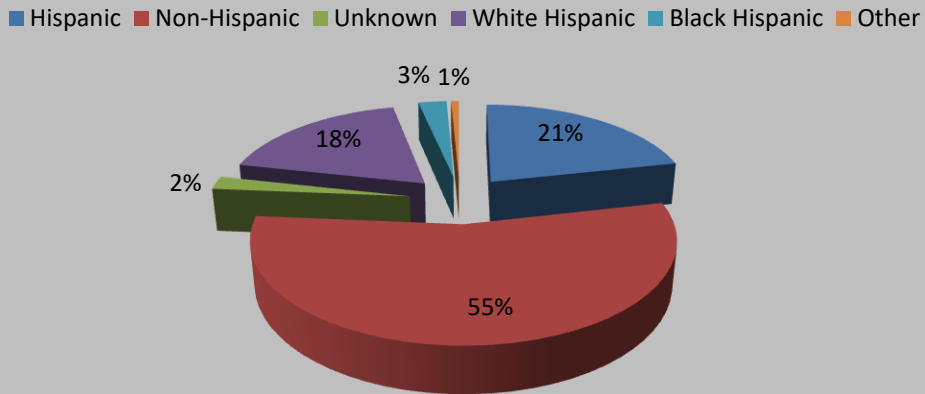

**TOTAL SUFFOLK COUNTY CORRECTIONAL FACILITIES
POPULATION AS OF 12/28/2020: 649 INMATES**

**MAXIMUM SECURITY
FACILITY: 308 MINIMUM
SECURITY FACILITY: 335**

Jail Population by Race

Jail Population by Ethnicity

Number of Termers by Facility and Gender

Top 10 Towns by Recorded Residence

Top 10 Holding Charges

**PRE-
ARRAIGNMENT
IN CUSTODY: 16**

**ADMISSIONS: 5
DISCHARGES: 0**

INMATES HOUSED OUT OF FACILITY (EXCLUDING NURSERY)

VISITOR STATISTICS WEEK OF 12/28/2020:

■ Inmate Visits ■ Visitors

WEEKDAY: RIVERHEAD YAPHANK SATURDAY: RIVERHEAD YAPHANK