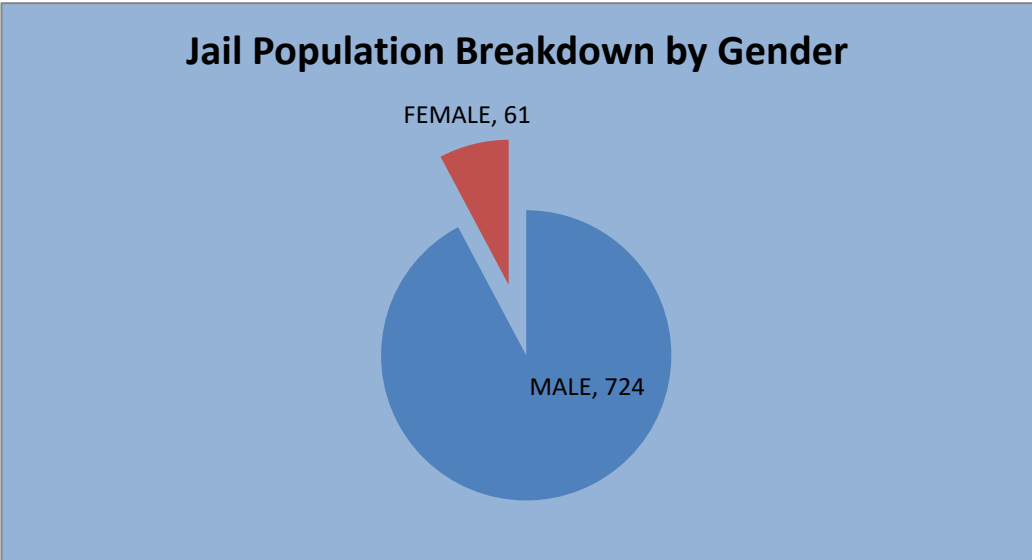

**TOTAL SUFFOLK COUNTY CORRECTIONAL FACILITIES
POPULATION AS OF 07/12/2021: 785 INMATES**

**MAXIMUM SECURITY
FACILITY: 354 MINIMUM
SECURITY FACILITY: 427**

Jail Population by Race

Jail Population by Ethnicity