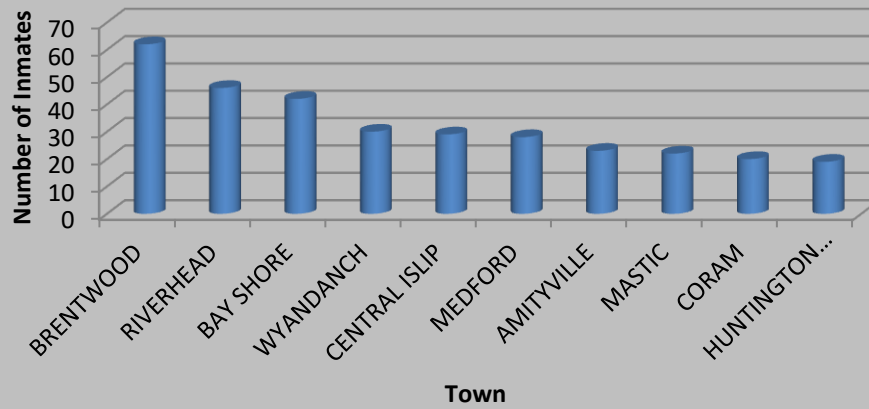

**TOTAL SUFFOLK COUNTY CORRECTIONAL FACILITIES
POPULATION AS OF 07/12/2021: 785 INMATES**

**MAXIMUM SECURITY
FACILITY: 354 MINIMUM
SECURITY FACILITY: 427**

Jail Population by Race

Jail Population by Ethnicity

Number of Termers by Facility and Gender

Top 10 Towns by Recorded Residence

Top 10 Holding Charges

**PRE-
ARRAIGNMENT
IN CUSTODY: 15**

**ADMISSIONS: 5
DISCHARGES: 1**

INMATES HOUSED OUT OF FACILITY (EXCLUDING NURSERY)

VISITOR STATISTICS WEEK OF 07/06/2021: