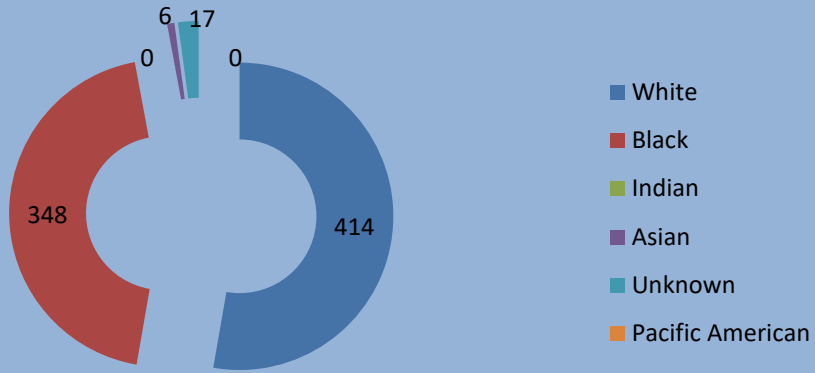

**TOTAL SUFFOLK COUNTY CORRECTIONAL FACILITIES
POPULATION AS OF 07/12/2021: 785 INMATES**

**MAXIMUM SECURITY
FACILITY: 354 MINIMUM
SECURITY FACILITY: 427**

Jail Population by Race

Jail Population by Ethnicity

VISITOR STATISTICS WEEK OF 07/06/2021: