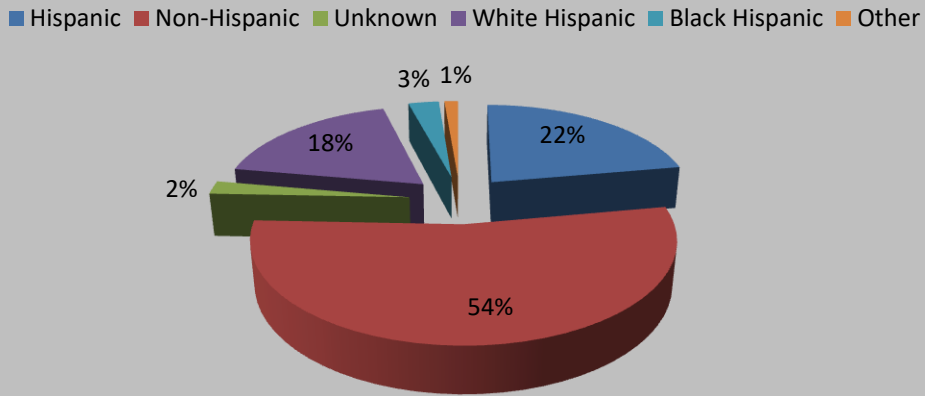

**TOTAL SUFFOLK COUNTY CORRECTIONAL FACILITIES
POPULATION AS OF 07/12/2021: 785 INMATES**

**MAXIMUM SECURITY
FACILITY: 354 MINIMUM
SECURITY FACILITY: 427**

Jail Population by Race

Jail Population by Ethnicity

Number of Termers by Facility and Gender

Top 10 Towns by Recorded Residence

Top 10 Holding Charges

**PRE-
ARRAIGNMENT
IN CUSTODY: 15**

**ADMISSIONS: 5
DISCHARGES: 1**

INMATES HOUSED OUT OF FACILITY (EXCLUDING NURSERY)