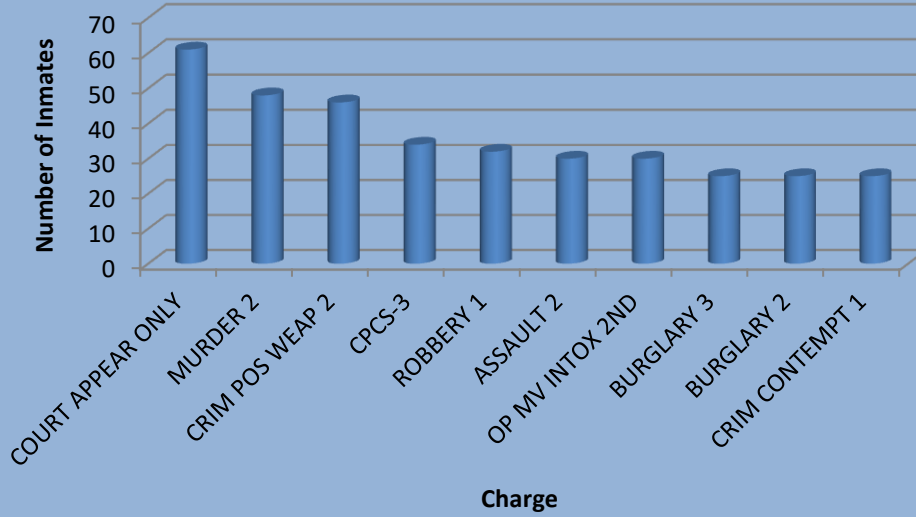

**TOTAL SUFFOLK COUNTY CORRECTIONAL FACILITIES
POPULATION AS OF 07/12/2021: 785 INMATES**

**MAXIMUM SECURITY
FACILITY: 354 MINIMUM
SECURITY FACILITY: 427**

Jail Population by Race

Jail Population by Ethnicity

Number of Termers by Facility and Gender

Top 10 Towns by Recorded Residence

Top 10 Holding Charges

**PRE-
ARRAIGNMENT
IN CUSTODY: 15**

**ADMISSIONS: 5
DISCHARGES: 1**

INMATES HOUSED OUT OF FACILITY (EXCLUDING NURSERY)