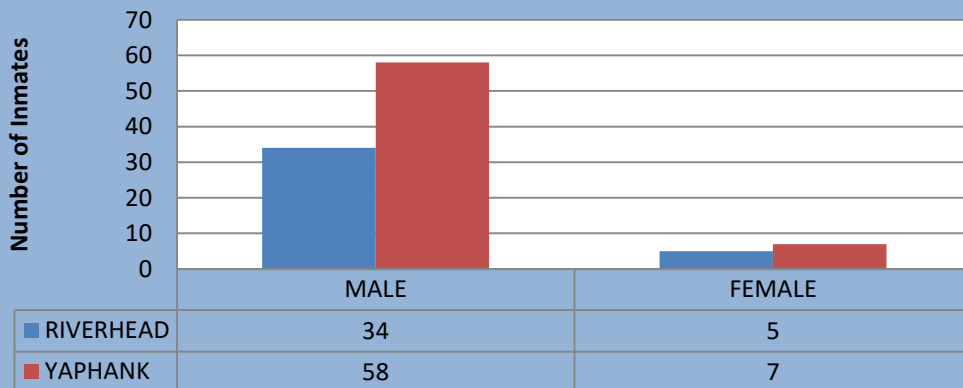

**TOTAL SUFFOLK COUNTY CORRECTIONAL FACILITIES
POPULATION AS OF 07/12/2021: 785 INMATES**

**MAXIMUM SECURITY
FACILITY: 354 MINIMUM
SECURITY FACILITY: 427**

Jail Population by Race

Jail Population by Ethnicity

Number of Termers by Facility and Gender

Top 10 Towns by Recorded Residence

Top 10 Holding Charges

**PRE-
ARRAIGNMENT
IN CUSTODY: 15**

**ADMISSIONS: 5
DISCHARGES: 1**

INMATES HOUSED OUT OF FACILITY (EXCLUDING NURSERY)

VISITOR STATISTICS WEEK OF 07/06/2021: