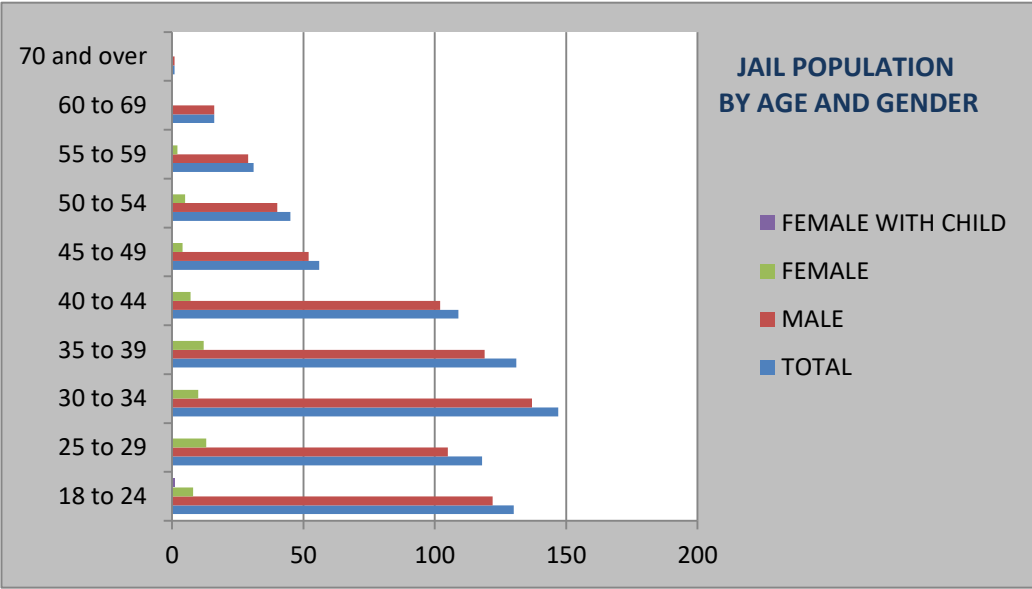

**TOTAL SUFFOLK COUNTY CORRECTIONAL FACILITIES
POPULATION AS OF 07/12/2021: 785 INMATES**

**MAXIMUM SECURITY
FACILITY: 354 MINIMUM
SECURITY FACILITY: 427**

Jail Population by Race

Jail Population by Ethnicity

Number of Termers by Facility and Gender

Top 10 Towns by Recorded Residence

Top 10 Holding Charges

**PRE-
ARRAIGNMENT
IN CUSTODY: 15**

**ADMISSIONS: 5
DISCHARGES: 1**

INMATES HOUSED OUT OF FACILITY (EXCLUDING NURSERY)

VISITOR STATISTICS WEEK OF 07/06/2021: