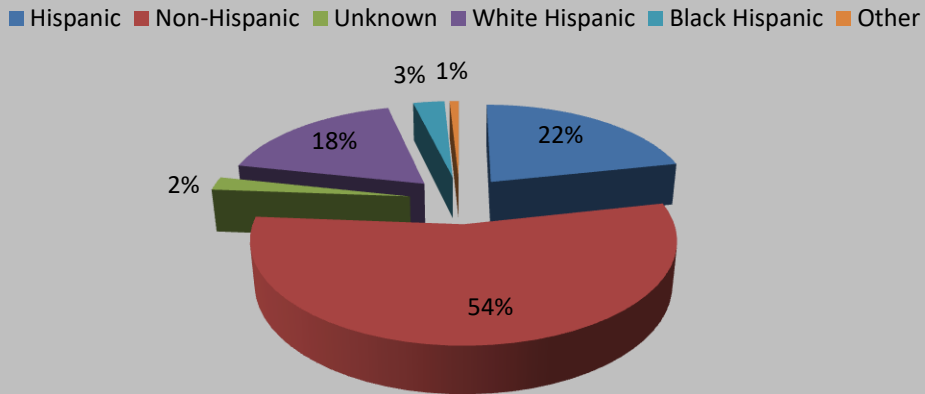

**TOTAL SUFFOLK COUNTY CORRECTIONAL FACILITIES
POPULATION AS OF 04/19/2021: 823 INMATES**

**MAXIMUM SECURITY
FACILITY: 411 MINIMUM
SECURITY FACILITY: 408**

Jail Population by Race

Jail Population by Ethnicity

Number of Termers by Facility and Gender

Top 10 Towns by Recorded Residence

Top 10 Holding Charges

**PRE-
ARRAIGNMENT
IN CUSTODY: 17**

**ADMISSIONS: 9
DISCHARGES: 2**

INMATES HOUSED OUT OF FACILITY (EXCLUDING NURSERY)

VISITOR STATISTICS WEEK OF 04/19/2021:

■ Inmate Visits ■ Visitors

WEEKDAY: RIVERHEAD YAPHANK SATURDAY: RIVERHEAD YAPHANK