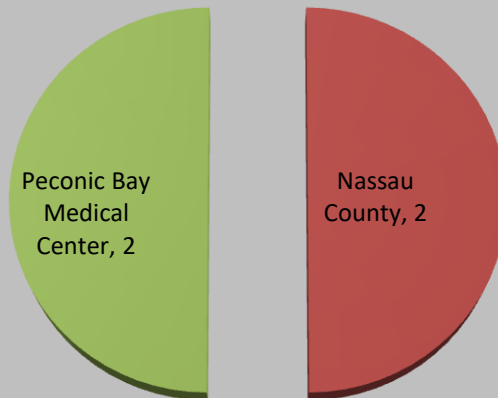

**TOTAL SUFFOLK COUNTY CORRECTIONAL FACILITIES
POPULATION AS OF 04/19/2021: 823 INMATES**

**MAXIMUM SECURITY
FACILITY: 411 MINIMUM
SECURITY FACILITY: 408**

Jail Population by Race

Jail Population by Ethnicity

Number of Termers by Facility and Gender

Top 10 Towns by Recorded Residence

Top 10 Holding Charges

**PRE-
ARRAIGNMENT
IN CUSTODY: 17**

**ADMISSIONS: 9
DISCHARGES: 2**

INMATES HOUSED OUT OF FACILITY (EXCLUDING NURSERY)

VISITOR STATISTICS WEEK OF 04/19/2021:

■ Inmate Visits ■ Visitors

WEEKDAY: RIVERHEAD YAPHANK SATURDAY: RIVERHEAD YAPHANK