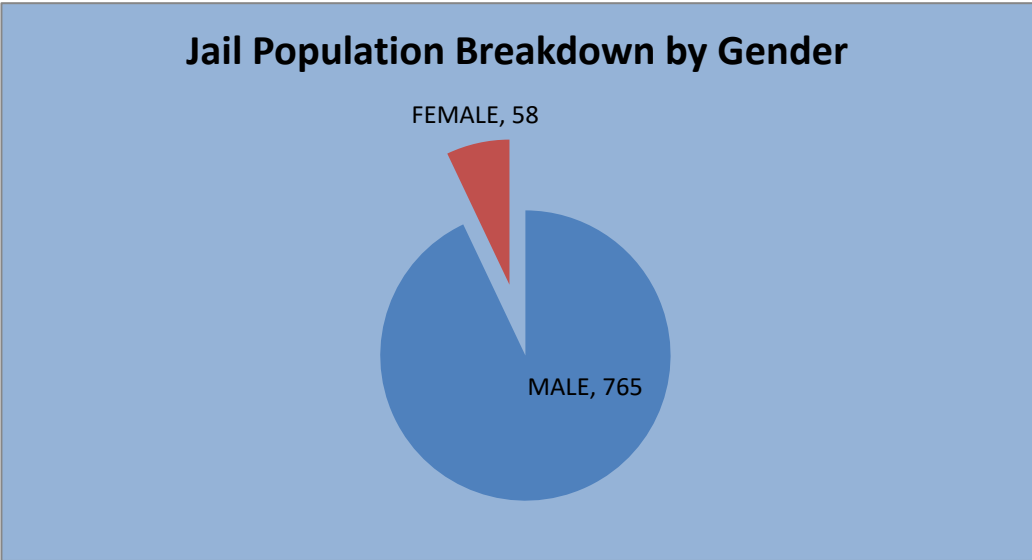

**TOTAL SUFFOLK COUNTY CORRECTIONAL FACILITIES
POPULATION AS OF 04/19/2021: 823 INMATES**

**MAXIMUM SECURITY
FACILITY: 411 MINIMUM
SECURITY FACILITY: 408**

Jail Population by Race

Jail Population by Ethnicity