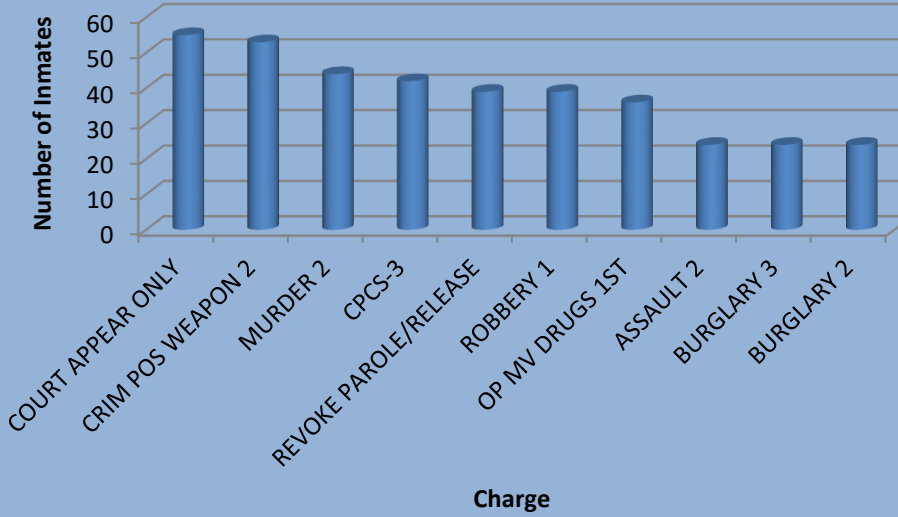

**TOTAL SUFFOLK COUNTY CORRECTIONAL FACILITIES
POPULATION AS OF 04/19/2021: 823 INMATES**

**MAXIMUM SECURITY
FACILITY: 411 MINIMUM
SECURITY FACILITY: 408**

Jail Population by Race

Jail Population by Ethnicity

Number of Termers by Facility and Gender

Top 10 Towns by Recorded Residence

Top 10 Holding Charges

**PRE-
ARRAIGNMENT
IN CUSTODY: 17**

**ADMISSIONS: 9
DISCHARGES: 2**

INMATES HOUSED OUT OF FACILITY (EXCLUDING NURSERY)

VISITOR STATISTICS WEEK OF 04/19/2021:

■ Inmate Visits ■ Visitors

WEEKDAY: RIVERHEAD YAPHANK SATURDAY: RIVERHEAD YAPHANK