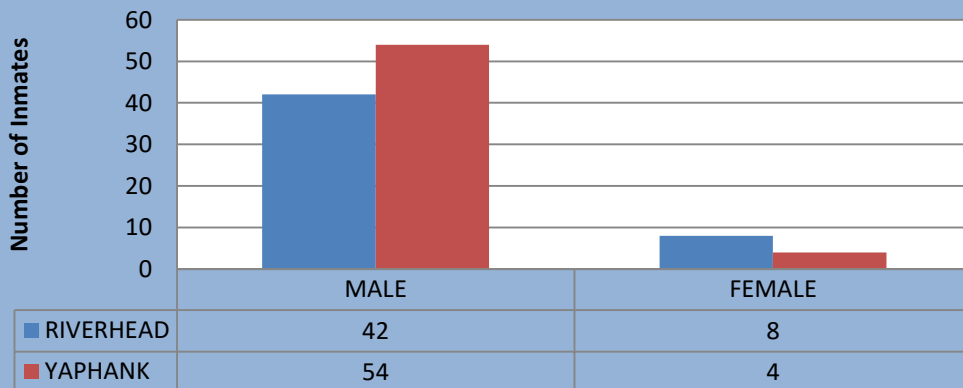

**TOTAL SUFFOLK COUNTY CORRECTIONAL FACILITIES
POPULATION AS OF 04/19/2021: 823 INMATES**

**MAXIMUM SECURITY
FACILITY: 411 MINIMUM
SECURITY FACILITY: 408**

Jail Population by Race

Jail Population by Ethnicity

Number of Termers by Facility and Gender

Top 10 Towns by Recorded Residence

Top 10 Holding Charges

**PRE-
ARRAIGNMENT
IN CUSTODY: 17**

**ADMISSIONS: 9
DISCHARGES: 2**

INMATES HOUSED OUT OF FACILITY (EXCLUDING NURSERY)

VISITOR STATISTICS WEEK OF 04/19/2021:

■ Inmate Visits ■ Visitors

WEEKDAY: RIVERHEAD YAPHANK SATURDAY: RIVERHEAD YAPHANK