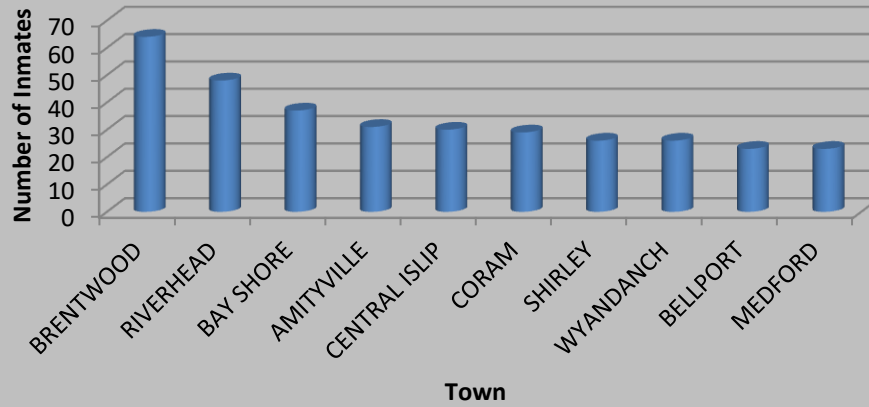

**TOTAL SUFFOLK COUNTY CORRECTIONAL FACILITIES
POPULATION AS OF 04/19/2021: 823 INMATES**

**MAXIMUM SECURITY
FACILITY: 411 MINIMUM
SECURITY FACILITY: 408**

Jail Population by Race

Jail Population by Ethnicity

Number of Termers by Facility and Gender

Top 10 Towns by Recorded Residence

Top 10 Holding Charges

**PRE-
ARRAIGNMENT
IN CUSTODY: 17**

**ADMISSIONS: 9
DISCHARGES: 2**

INMATES HOUSED OUT OF FACILITY (EXCLUDING NURSERY)

VISITOR STATISTICS WEEK OF 04/19/2021:

■ Inmate Visits ■ Visitors

WEEKDAY: RIVERHEAD YAPHANK SATURDAY: RIVERHEAD YAPHANK