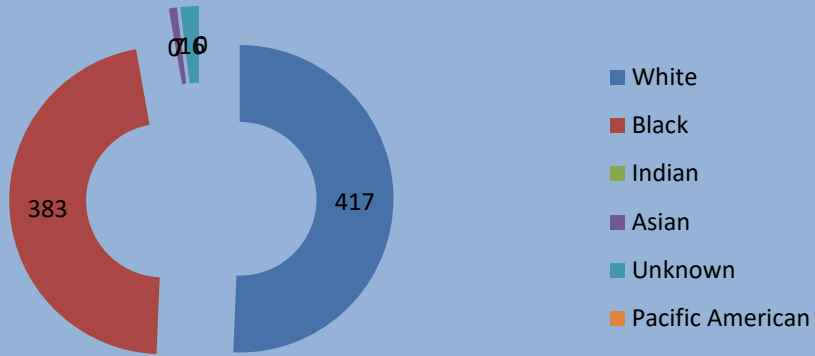

**TOTAL SUFFOLK COUNTY CORRECTIONAL FACILITIES
POPULATION AS OF 04/19/2021: 823 INMATES**

**MAXIMUM SECURITY
FACILITY: 411 MINIMUM
SECURITY FACILITY: 408**

Jail Population by Race

Jail Population by Ethnicity

VISITOR STATISTICS WEEK OF 04/19/2021:

■ Inmate Visits ■ Visitors

WEEKDAY: RIVERHEAD YAPHANK SATURDAY: RIVERHEAD YAPHANK