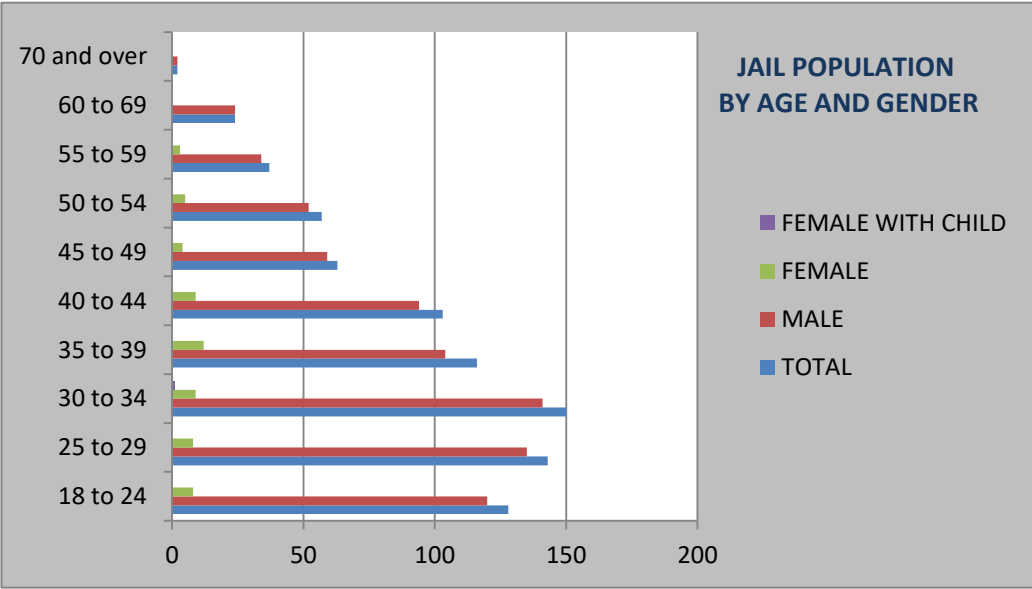

**TOTAL SUFFOLK COUNTY CORRECTIONAL FACILITIES
POPULATION AS OF 04/19/2021: 823 INMATES**

**MAXIMUM SECURITY
FACILITY: 411 MINIMUM
SECURITY FACILITY: 408**

Jail Population by Race

Jail Population by Ethnicity

Number of Termers by Facility and Gender

Top 10 Towns by Recorded Residence

Top 10 Holding Charges

**PRE-
ARRAIGNMENT
IN CUSTODY: 17**

**ADMISSIONS: 9
DISCHARGES: 2**

INMATES HOUSED OUT OF FACILITY (EXCLUDING NURSERY)

VISITOR STATISTICS WEEK OF 04/19/2021:

■ Inmate Visits ■ Visitors

WEEKDAY: RIVERHEAD YAPHANK SATURDAY: RIVERHEAD YAPHANK