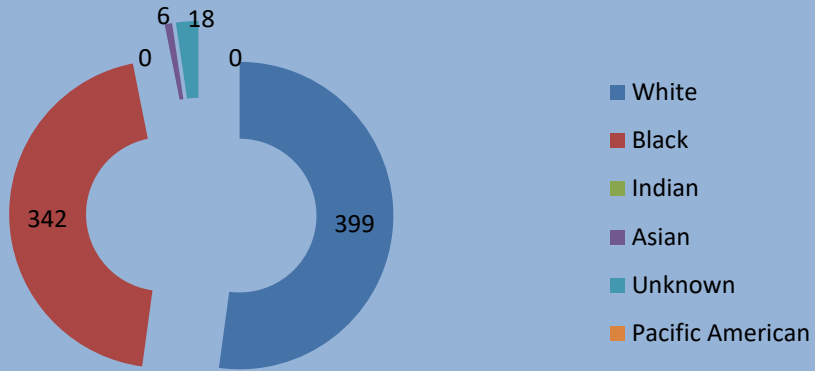

**TOTAL SUFFOLK COUNTY CORRECTIONAL FACILITIES
POPULATION AS OF 07/05/2021: 765 INMATES**

**MAXIMUM SECURITY
FACILITY: 326 MINIMUM
SECURITY FACILITY: 433**

Jail Population by Race

Jail Population by Ethnicity