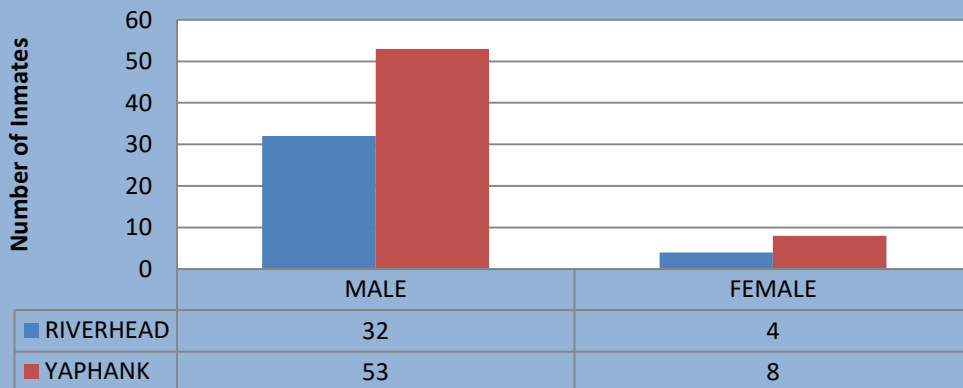

**TOTAL SUFFOLK COUNTY CORRECTIONAL FACILITIES
POPULATION AS OF 07/05/2021: 765 INMATES**

**MAXIMUM SECURITY
FACILITY: 326 MINIMUM
SECURITY FACILITY: 433**

Jail Population by Race

Jail Population by Ethnicity

Number of Termers by Facility and Gender

Top 10 Towns by Recorded Residence

Top 10 Holding Charges

**PRE-
ARRAIGNMENT
IN CUSTODY: 15**

**ADMISSIONS: 4
DISCHARGES: 2**

INMATES HOUSED OUT OF FACILITY (EXCLUDING NURSERY)