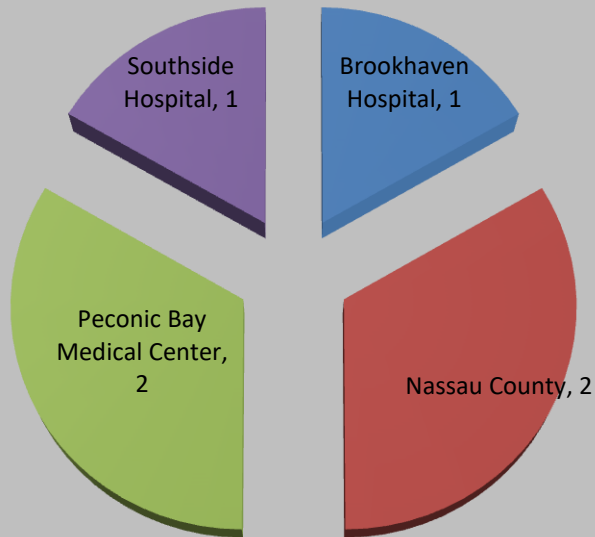

**TOTAL SUFFOLK COUNTY CORRECTIONAL FACILITIES
POPULATION AS OF 07/05/2021: 765 INMATES**

**MAXIMUM SECURITY
FACILITY: 326 MINIMUM
SECURITY FACILITY: 433**

Jail Population by Race

Jail Population by Ethnicity

Number of Termers by Facility and Gender

Top 10 Towns by Recorded Residence

Top 10 Holding Charges

**PRE-
ARRAIGNMENT
IN CUSTODY: 15**

**ADMISSIONS: 4
DISCHARGES: 2**

INMATES HOUSED OUT OF FACILITY (EXCLUDING NURSERY)

VISITOR STATISTICS WEEK OF 06/29/2021: