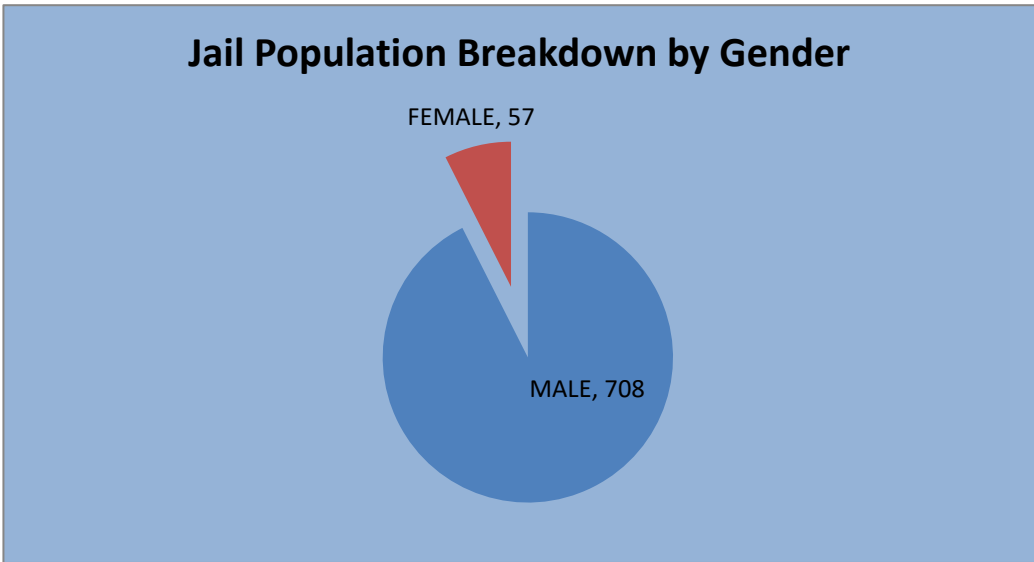

**TOTAL SUFFOLK COUNTY CORRECTIONAL FACILITIES
POPULATION AS OF 07/05/2021: 765 INMATES**

**MAXIMUM SECURITY
FACILITY: 326 MINIMUM
SECURITY FACILITY: 433**

Jail Population by Race

Jail Population by Ethnicity