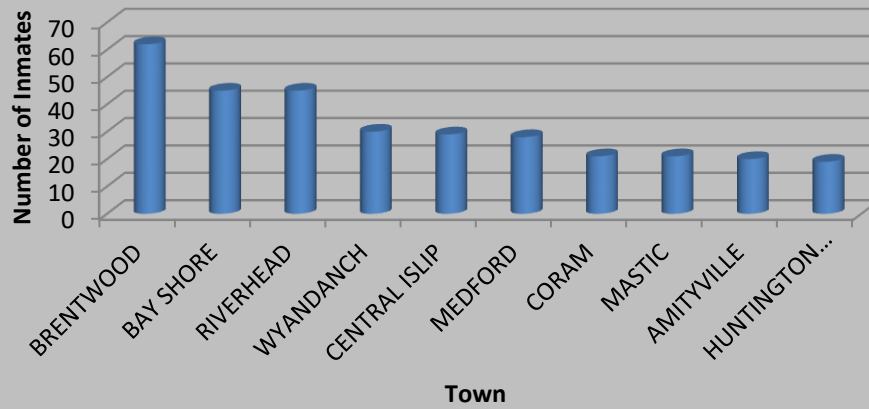

**TOTAL SUFFOLK COUNTY CORRECTIONAL FACILITIES
POPULATION AS OF 07/05/2021: 765 INMATES**

**MAXIMUM SECURITY
FACILITY: 326 MINIMUM
SECURITY FACILITY: 433**

Jail Population by Race

Jail Population by Ethnicity

Number of Termers by Facility and Gender

Top 10 Towns by Recorded Residence

Top 10 Holding Charges

**PRE-
ARRAIGNMENT
IN CUSTODY: 15**

**ADMISSIONS: 4
DISCHARGES: 2**

INMATES HOUSED OUT OF FACILITY (EXCLUDING NURSERY)

VISITOR STATISTICS WEEK OF 06/29/2021: