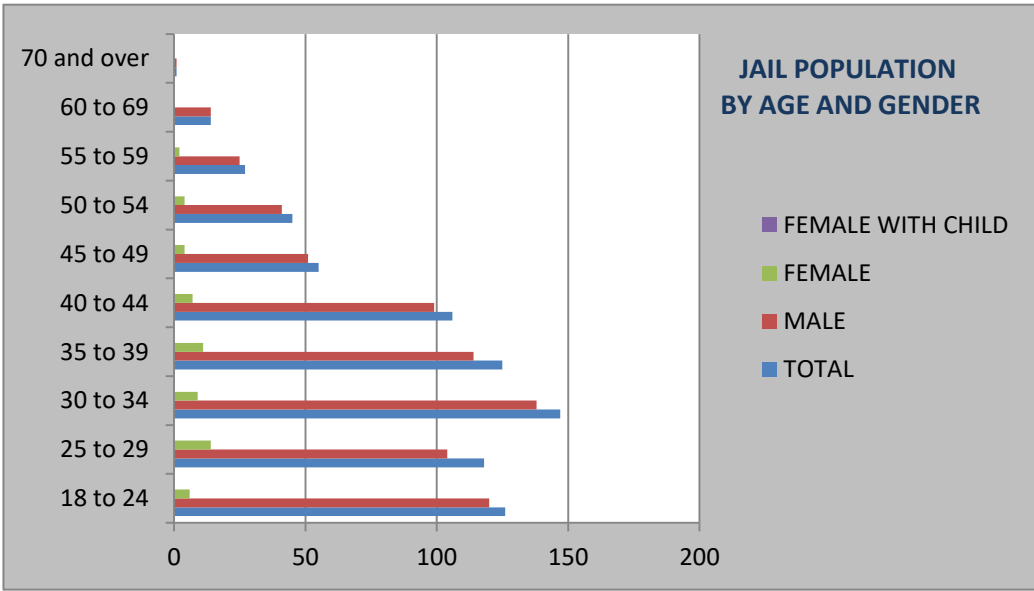

**TOTAL SUFFOLK COUNTY CORRECTIONAL FACILITIES
POPULATION AS OF 07/05/2021: 765 INMATES**

**MAXIMUM SECURITY
FACILITY: 326 MINIMUM
SECURITY FACILITY: 433**

Jail Population by Race

Jail Population by Ethnicity

Number of Termers by Facility and Gender

Top 10 Towns by Recorded Residence

Top 10 Holding Charges

**PRE-
ARRAIGNMENT
IN CUSTODY: 15**

**ADMISSIONS: 4
DISCHARGES: 2**

INMATES HOUSED OUT OF FACILITY (EXCLUDING NURSERY)

VISITOR STATISTICS WEEK OF 06/29/2021: