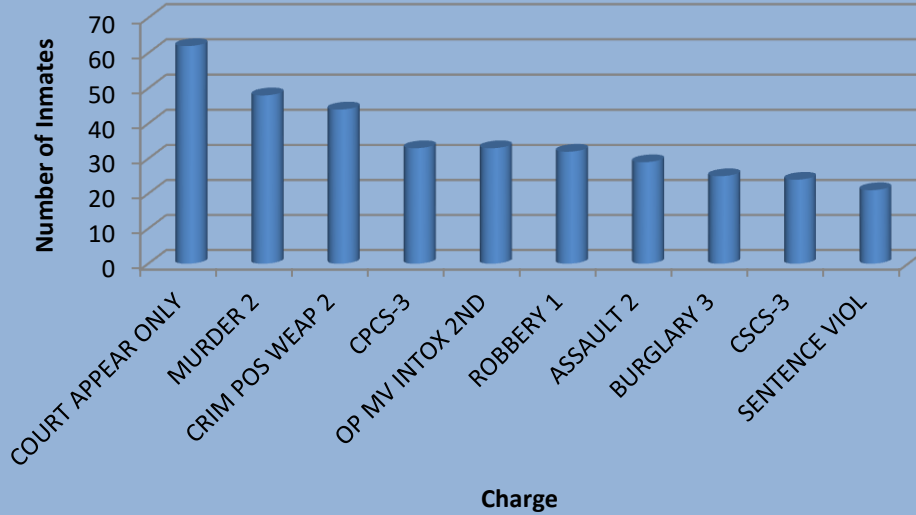

**TOTAL SUFFOLK COUNTY CORRECTIONAL FACILITIES
POPULATION AS OF 07/05/2021: 765 INMATES**

**MAXIMUM SECURITY
FACILITY: 326 MINIMUM
SECURITY FACILITY: 433**

Jail Population by Race

Jail Population by Ethnicity

Number of Termers by Facility and Gender

Top 10 Towns by Recorded Residence

Top 10 Holding Charges

**PRE-
ARRAIGNMENT
IN CUSTODY: 15**

**ADMISSIONS: 4
DISCHARGES: 2**

INMATES HOUSED OUT OF FACILITY (EXCLUDING NURSERY)