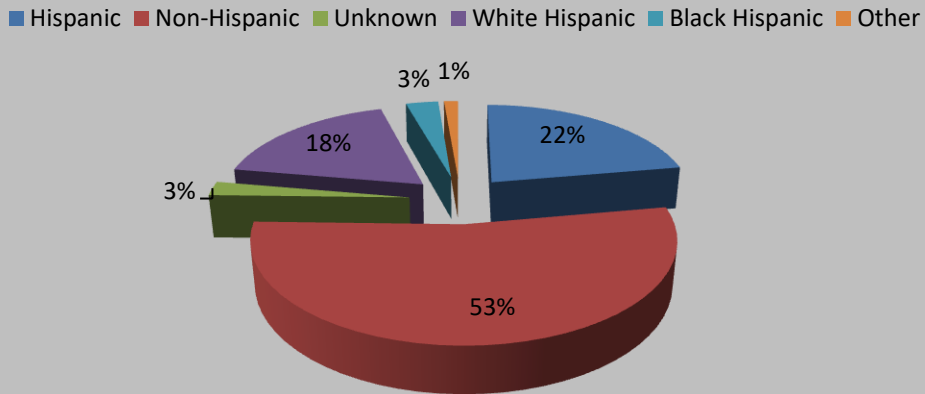

**TOTAL SUFFOLK COUNTY CORRECTIONAL FACILITIES
POPULATION AS OF 07/05/2021: 765 INMATES**

**MAXIMUM SECURITY
FACILITY: 326 MINIMUM
SECURITY FACILITY: 433**

Jail Population by Race

Jail Population by Ethnicity

Number of Termers by Facility and Gender

Top 10 Towns by Recorded Residence

Top 10 Holding Charges

**PRE-
ARRAIGNMENT
IN CUSTODY: 15**

**ADMISSIONS: 4
DISCHARGES: 2**

INMATES HOUSED OUT OF FACILITY (EXCLUDING NURSERY)