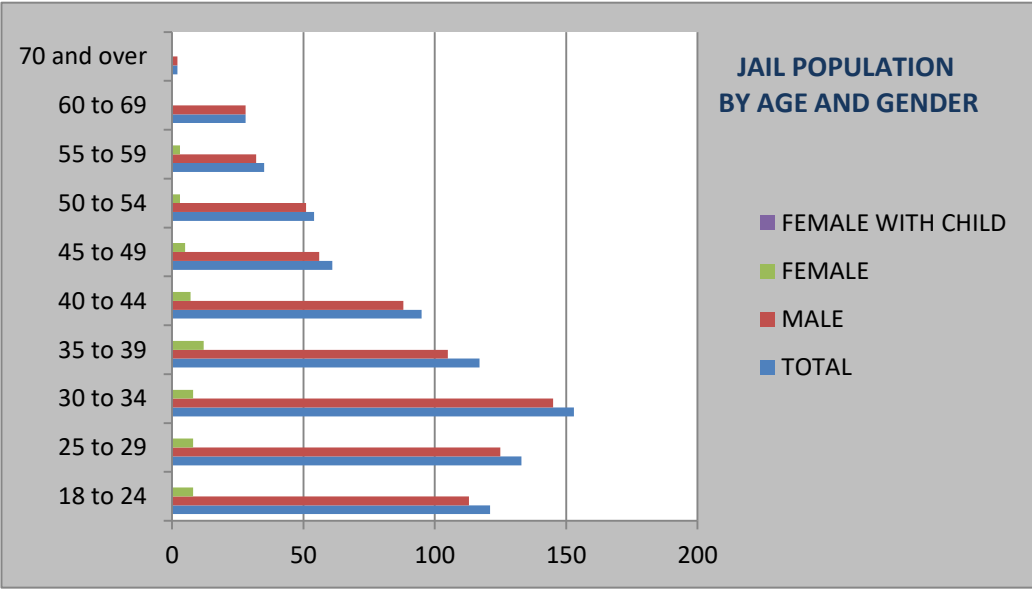

**TOTAL SUFFOLK COUNTY CORRECTIONAL FACILITIES
POPULATION AS OF 04/05/2021: 799 INMATES**

**MAXIMUM SECURITY
FACILITY: 413 MINIMUM
SECURITY FACILITY: 380**

Jail Population by Race

Jail Population by Ethnicity

Number of Termers by Facility and Gender

Top 10 Towns by Recorded Residence

Top 10 Holding Charges

**PRE-
ARRAIGNMENT
IN CUSTODY: 17**

**ADMISSIONS: 5
DISCHARGES: 0**

INMATES HOUSED OUT OF FACILITY (EXCLUDING NURSERY)

VISITOR STATISTICS WEEK OF 04/05/2021:

■ Inmate Visits ■ Visitors

WEEKDAY: RIVERHEAD YAPHANK SATURDAY: RIVERHEAD YAPHANK