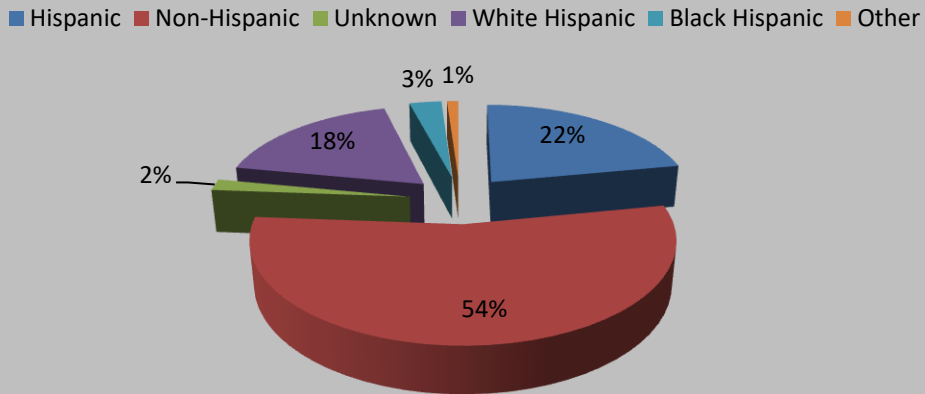

**TOTAL SUFFOLK COUNTY CORRECTIONAL FACILITIES
POPULATION AS OF 04/05/2021: 799 INMATES**

**MAXIMUM SECURITY
FACILITY: 413 MINIMUM
SECURITY FACILITY: 380**

Jail Population by Race

Jail Population by Ethnicity

Number of Termers by Facility and Gender

Top 10 Towns by Recorded Residence

Top 10 Holding Charges

**PRE-
ARRAIGNMENT
IN CUSTODY: 17**

**ADMISSIONS: 5
DISCHARGES: 0**

INMATES HOUSED OUT OF FACILITY (EXCLUDING NURSERY)

VISITOR STATISTICS WEEK OF 04/05/2021:

■ Inmate Visits ■ Visitors

WEEKDAY: RIVERHEAD YAPHANK SATURDAY: RIVERHEAD YAPHANK