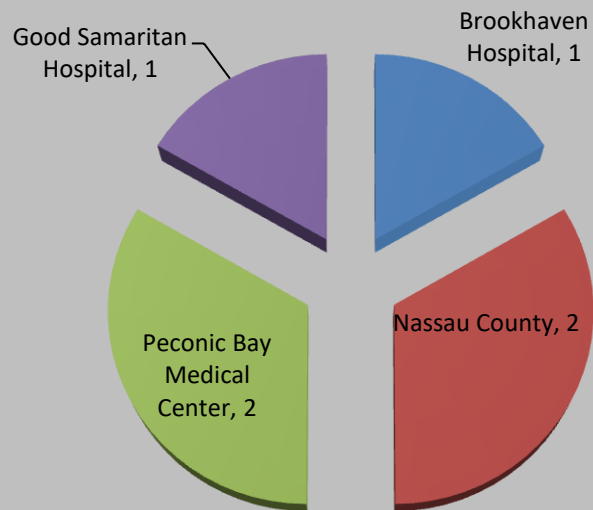

**TOTAL SUFFOLK COUNTY CORRECTIONAL FACILITIES
POPULATION AS OF 04/05/2021: 799 INMATES**

**MAXIMUM SECURITY
FACILITY: 413 MINIMUM
SECURITY FACILITY: 380**

Jail Population by Race

Jail Population by Ethnicity

Number of Termers by Facility and Gender

Top 10 Towns by Recorded Residence

Top 10 Holding Charges

**PRE-
ARRAIGNMENT
IN CUSTODY: 17**

**ADMISSIONS: 5
DISCHARGES: 0**

INMATES HOUSED OUT OF FACILITY (EXCLUDING NURSERY)

VISITOR STATISTICS WEEK OF 04/05/2021:

■ Inmate Visits ■ Visitors

WEEKDAY: RIVERHEAD YAPHANK SATURDAY: RIVERHEAD YAPHANK