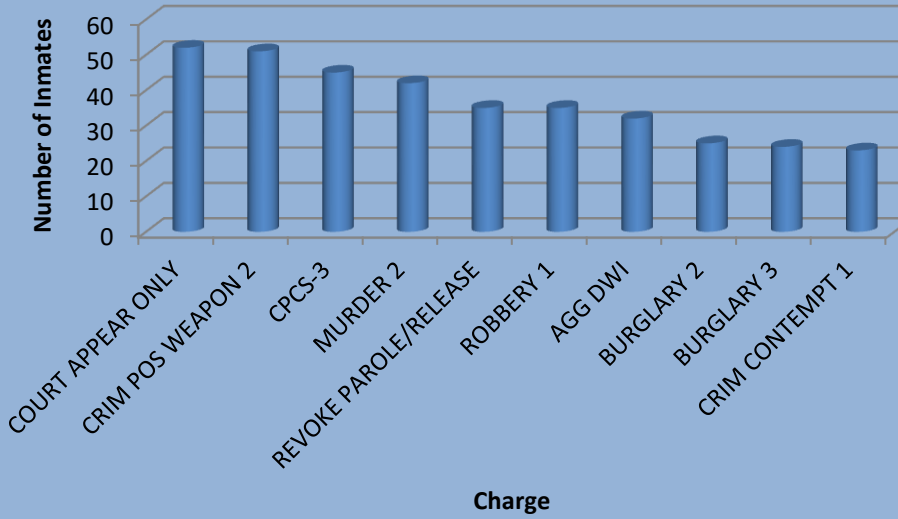

**TOTAL SUFFOLK COUNTY CORRECTIONAL FACILITIES
POPULATION AS OF 04/05/2021: 799 INMATES**

**MAXIMUM SECURITY
FACILITY: 413 MINIMUM
SECURITY FACILITY: 380**

Jail Population by Race

Jail Population by Ethnicity

Number of Termers by Facility and Gender

Top 10 Towns by Recorded Residence

Top 10 Holding Charges

**PRE-
ARRAIGNMENT
IN CUSTODY: 17**

**ADMISSIONS: 5
DISCHARGES: 0**

INMATES HOUSED OUT OF FACILITY (EXCLUDING NURSERY)

VISITOR STATISTICS WEEK OF 04/05/2021:

■ Inmate Visits ■ Visitors

WEEKDAY: RIVERHEAD YAPHANK SATURDAY: RIVERHEAD YAPHANK