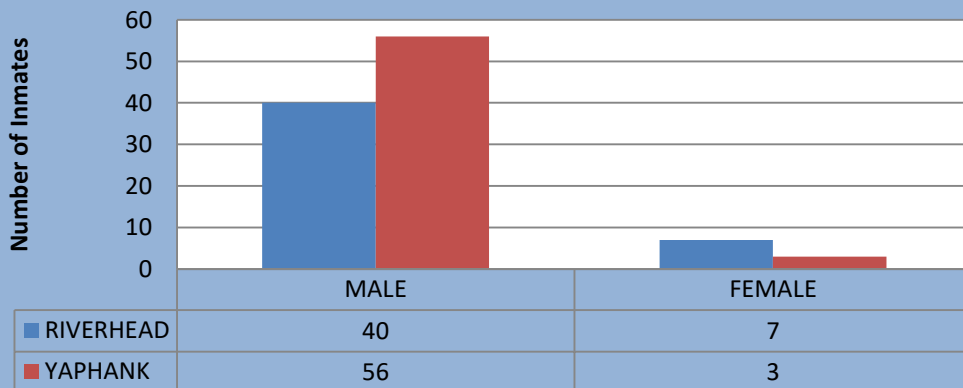

**TOTAL SUFFOLK COUNTY CORRECTIONAL FACILITIES
POPULATION AS OF 04/05/2021: 799 INMATES**

**MAXIMUM SECURITY
FACILITY: 413 MINIMUM
SECURITY FACILITY: 380**

Jail Population by Race

Jail Population by Ethnicity

Number of Termers by Facility and Gender

Top 10 Towns by Recorded Residence

Top 10 Holding Charges

**PRE-
ARRAIGNMENT
IN CUSTODY: 17**

**ADMISSIONS: 5
DISCHARGES: 0**

INMATES HOUSED OUT OF FACILITY (EXCLUDING NURSERY)

VISITOR STATISTICS WEEK OF 04/05/2021:

■ Inmate Visits ■ Visitors

WEEKDAY: RIVERHEAD YAPHANK SATURDAY: RIVERHEAD YAPHANK