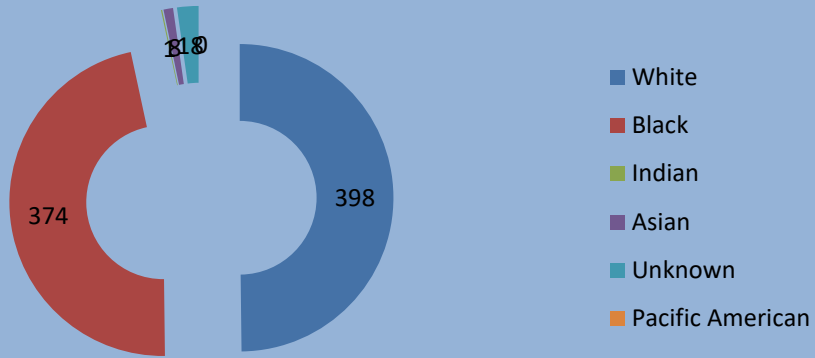

**TOTAL SUFFOLK COUNTY CORRECTIONAL FACILITIES
POPULATION AS OF 04/05/2021: 799 INMATES**

**MAXIMUM SECURITY
FACILITY: 413 MINIMUM
SECURITY FACILITY: 380**

Jail Population by Race

Jail Population by Ethnicity

VISITOR STATISTICS WEEK OF 04/05/2021:

■ Inmate Visits ■ Visitors

WEEKDAY: RIVERHEAD YAPHANK SATURDAY: RIVERHEAD YAPHANK