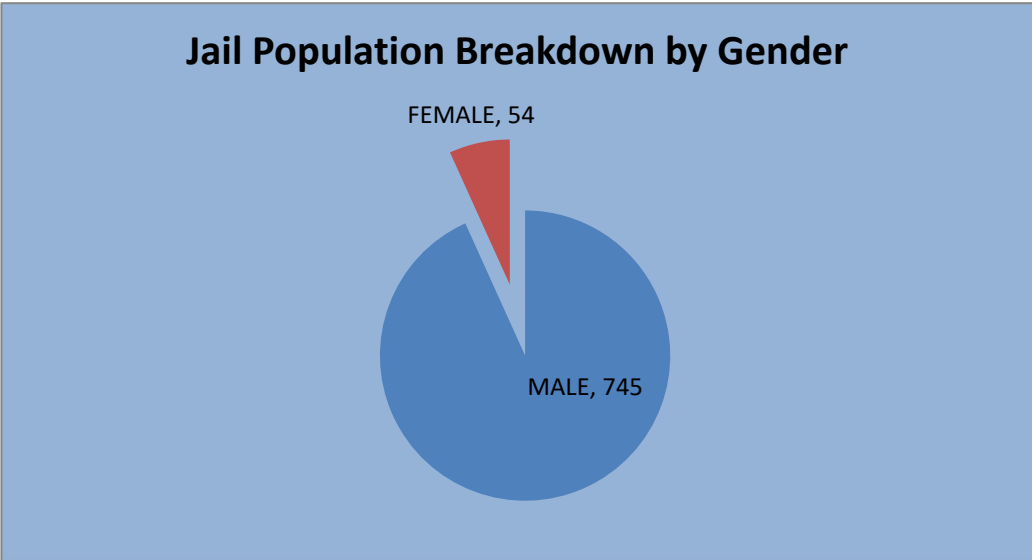

**TOTAL SUFFOLK COUNTY CORRECTIONAL FACILITIES
POPULATION AS OF 04/05/2021: 799 INMATES**

**MAXIMUM SECURITY
FACILITY: 413 MINIMUM
SECURITY FACILITY: 380**

Jail Population by Race

Jail Population by Ethnicity