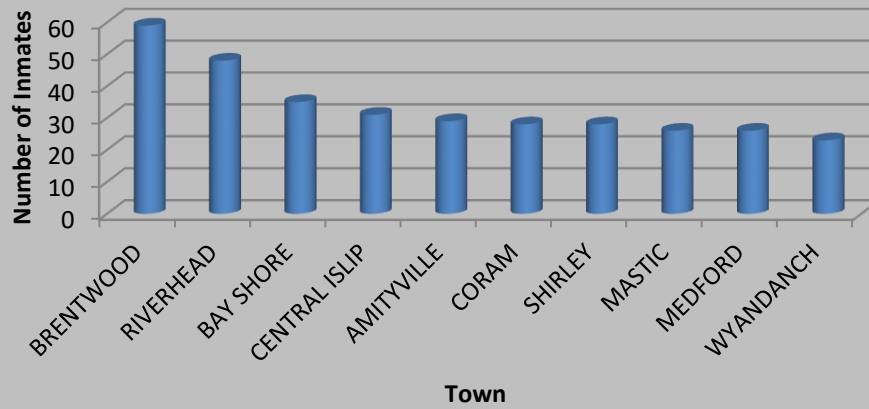

**TOTAL SUFFOLK COUNTY CORRECTIONAL FACILITIES
POPULATION AS OF 04/05/2021: 799 INMATES**

**MAXIMUM SECURITY
FACILITY: 413 MINIMUM
SECURITY FACILITY: 380**

Jail Population by Race

Jail Population by Ethnicity

Number of Termers by Facility and Gender

Top 10 Towns by Recorded Residence

Top 10 Holding Charges

**PRE-
ARRAIGNMENT
IN CUSTODY: 17**

**ADMISSIONS: 5
DISCHARGES: 0**

INMATES HOUSED OUT OF FACILITY (EXCLUDING NURSERY)

VISITOR STATISTICS WEEK OF 04/05/2021:

■ Inmate Visits ■ Visitors

WEEKDAY: RIVERHEAD YAPHANK SATURDAY: RIVERHEAD YAPHANK