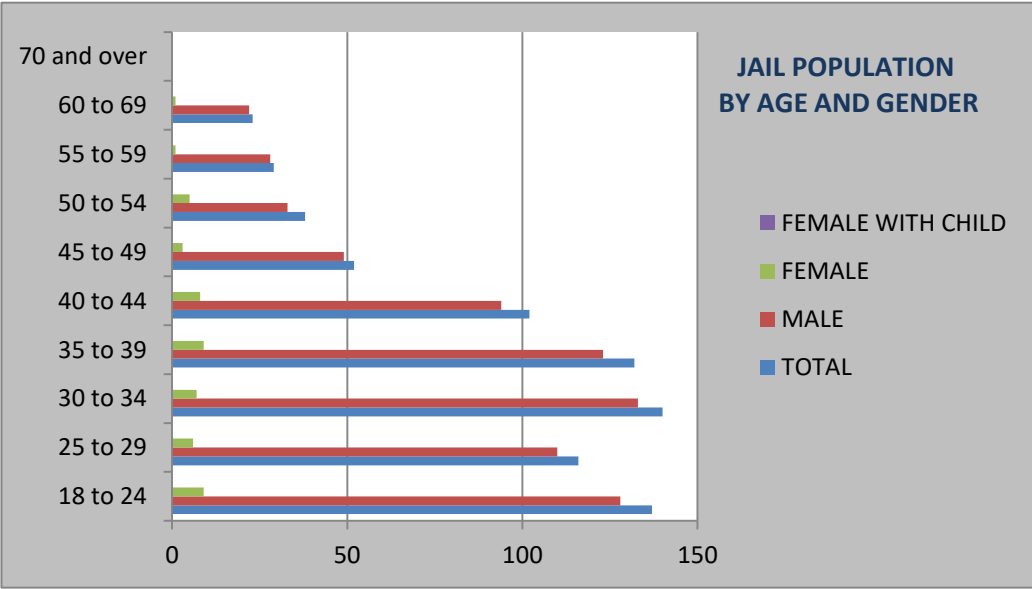

**TOTAL SUFFOLK COUNTY CORRECTIONAL FACILITIES
POPULATION AS OF 10/11/2021: 770 INMATES**

**MAXIMUM SECURITY
FACILITY: 369 MINIMUM
SECURITY FACILITY: 391**

Jail Population by Race

Jail Population by Ethnicity

Number of Termers by Facility and Gender

Top 10 Towns by Recorded Residence

Top 10 Holding Charges

**PRE-
ARRAIGNMENT
IN CUSTODY: 10**

**ADMISSIONS: 3
DISCHARGES: 3**

INMATES HOUSED OUT OF FACILITY (EXCLUDING NURSERY)

VISITOR STATISTICS WEEK OF 10/05/2021: