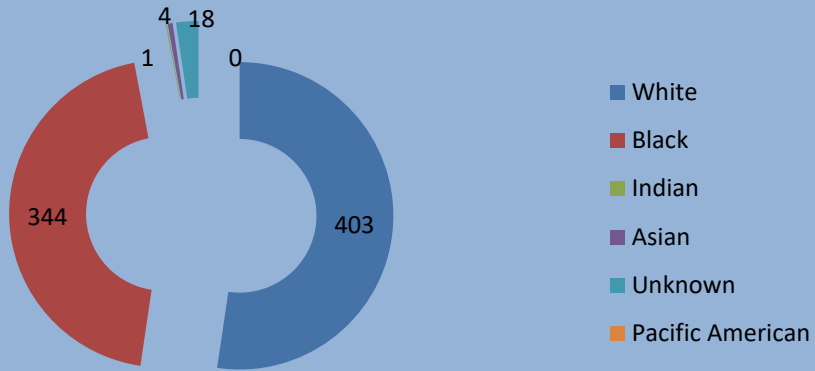

**TOTAL SUFFOLK COUNTY CORRECTIONAL FACILITIES
POPULATION AS OF 10/11/2021: 770 INMATES**

**MAXIMUM SECURITY
FACILITY: 369 MINIMUM
SECURITY FACILITY: 391**

Jail Population by Race

Jail Population by Ethnicity