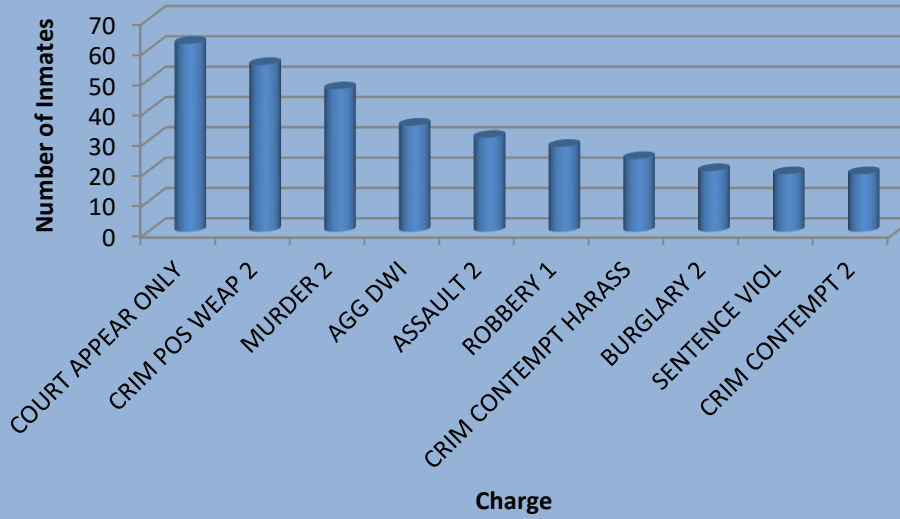

**TOTAL SUFFOLK COUNTY CORRECTIONAL FACILITIES
POPULATION AS OF 10/11/2021: 770 INMATES**

**MAXIMUM SECURITY
FACILITY: 369 MINIMUM
SECURITY FACILITY: 391**

Jail Population by Race

Jail Population by Ethnicity

Number of Termers by Facility and Gender

Top 10 Towns by Recorded Residence

Top 10 Holding Charges

**PRE-
ARRAIGNMENT
IN CUSTODY: 10**

**ADMISSIONS: 3
DISCHARGES: 3**

INMATES HOUSED OUT OF FACILITY (EXCLUDING NURSERY)