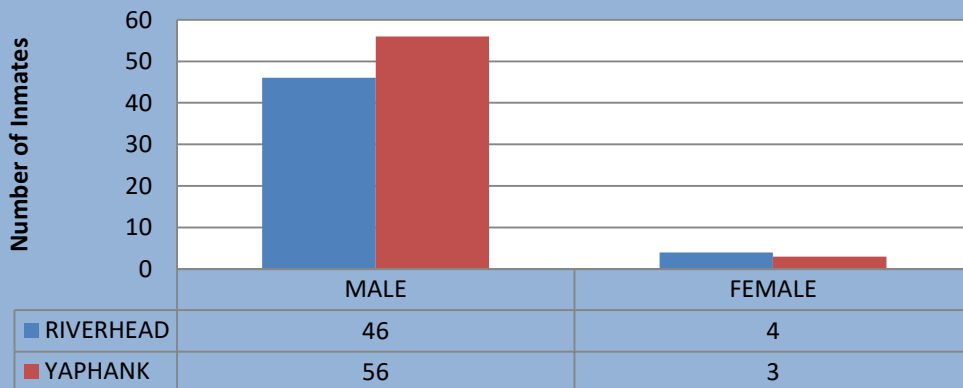

**TOTAL SUFFOLK COUNTY CORRECTIONAL FACILITIES
POPULATION AS OF 10/11/2021: 770 INMATES**

**MAXIMUM SECURITY
FACILITY: 369 MINIMUM
SECURITY FACILITY: 391**

Jail Population by Race

Jail Population by Ethnicity

Number of Termers by Facility and Gender

Top 10 Towns by Recorded Residence

Top 10 Holding Charges

**PRE-
ARRAIGNMENT
IN CUSTODY: 10**

**ADMISSIONS: 3
DISCHARGES: 3**

INMATES HOUSED OUT OF FACILITY (EXCLUDING NURSERY)