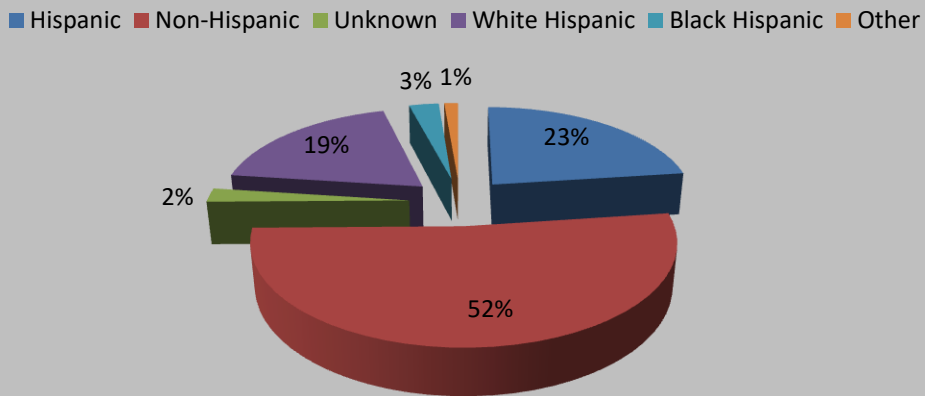

**TOTAL SUFFOLK COUNTY CORRECTIONAL FACILITIES
POPULATION AS OF 10/11/2021: 770 INMATES**

**MAXIMUM SECURITY
FACILITY: 369 MINIMUM
SECURITY FACILITY: 391**

Jail Population by Race

Jail Population by Ethnicity

Number of Termers by Facility and Gender

Top 10 Towns by Recorded Residence

Top 10 Holding Charges

**PRE-
ARRAIGNMENT
IN CUSTODY: 10**

**ADMISSIONS: 3
DISCHARGES: 3**

INMATES HOUSED OUT OF FACILITY (EXCLUDING NURSERY)