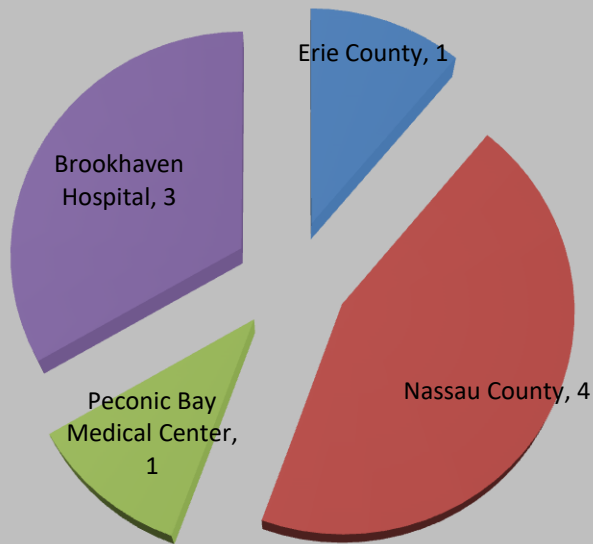

**TOTAL SUFFOLK COUNTY CORRECTIONAL FACILITIES
POPULATION AS OF 10/11/2021: 770 INMATES**

**MAXIMUM SECURITY
FACILITY: 369 MINIMUM
SECURITY FACILITY: 391**

Jail Population by Race

Jail Population by Ethnicity

Number of Termers by Facility and Gender

Top 10 Towns by Recorded Residence

Top 10 Holding Charges

**PRE-
ARRAIGNMENT
IN CUSTODY: 10**

**ADMISSIONS: 3
DISCHARGES: 3**

INMATES HOUSED OUT OF FACILITY (EXCLUDING NURSERY)

VISITOR STATISTICS WEEK OF 10/05/2021: