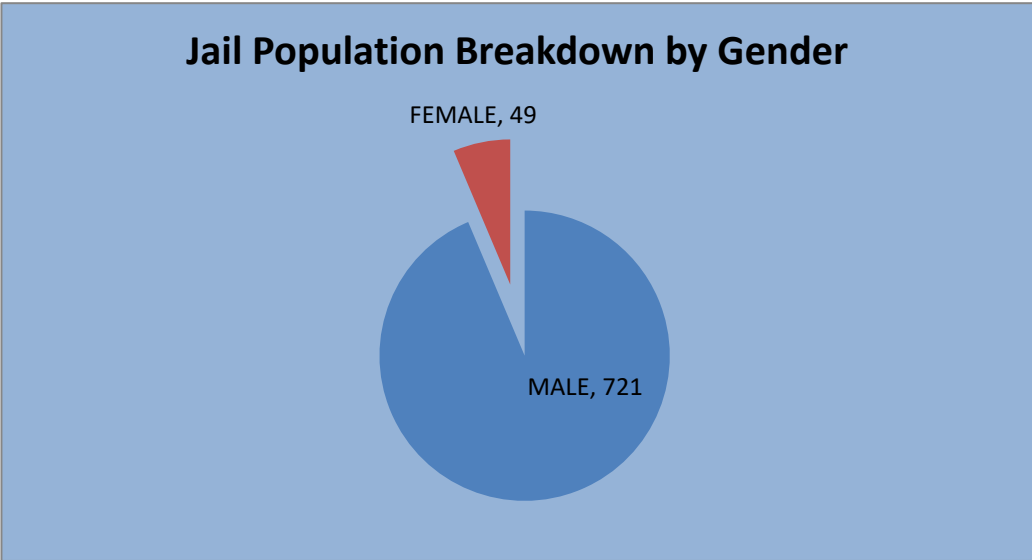

**TOTAL SUFFOLK COUNTY CORRECTIONAL FACILITIES
POPULATION AS OF 10/11/2021: 770 INMATES**

**MAXIMUM SECURITY
FACILITY: 369 MINIMUM
SECURITY FACILITY: 391**

Jail Population by Race

Jail Population by Ethnicity