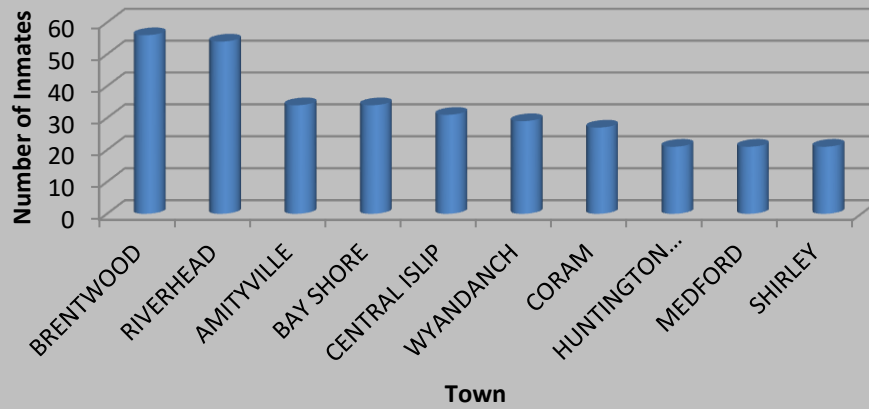

**TOTAL SUFFOLK COUNTY CORRECTIONAL FACILITIES
POPULATION AS OF 10/11/2021: 770 INMATES**

**MAXIMUM SECURITY
FACILITY: 369 MINIMUM
SECURITY FACILITY: 391**

Jail Population by Race

Jail Population by Ethnicity

Number of Termers by Facility and Gender

Top 10 Towns by Recorded Residence

Top 10 Holding Charges

**PRE-
ARRAIGNMENT
IN CUSTODY: 10**

**ADMISSIONS: 3
DISCHARGES: 3**

INMATES HOUSED OUT OF FACILITY (EXCLUDING NURSERY)