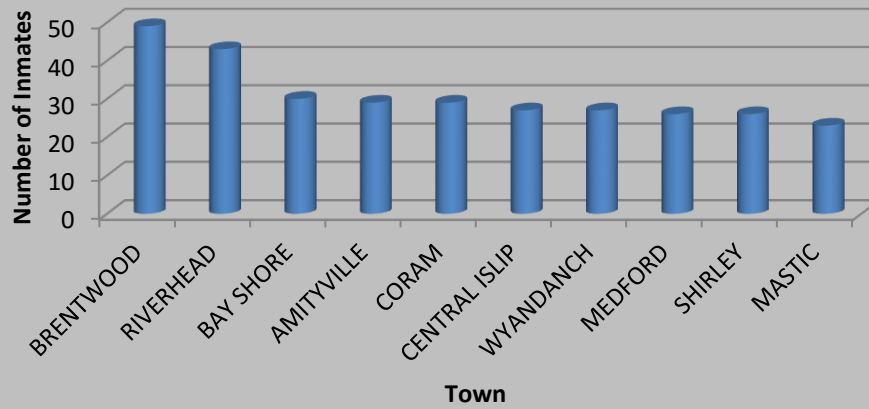

**TOTAL SUFFOLK COUNTY CORRECTIONAL FACILITIES
POPULATION AS OF 03/29/2021: 760 INMATES**

**MAXIMUM SECURITY
FACILITY: 406 MINIMUM
SECURITY FACILITY: 349**

Jail Population by Race

Jail Population by Ethnicity

Number of Termers by Facility and Gender

Top 10 Towns by Recorded Residence

Top 10 Holding Charges

**PRE-
ARRAIGNMENT
IN CUSTODY: 18**

**ADMISSIONS: 8
DISCHARGES: 0**

INMATES HOUSED OUT OF FACILITY (EXCLUDING NURSERY)

VISITOR STATISTICS WEEK OF 03/29/2021:

■ Inmate Visits ■ Visitors

WEEKDAY: RIVERHEAD YAPHANK SATURDAY: RIVERHEAD YAPHANK

0 0 0 0 0 0 0 0