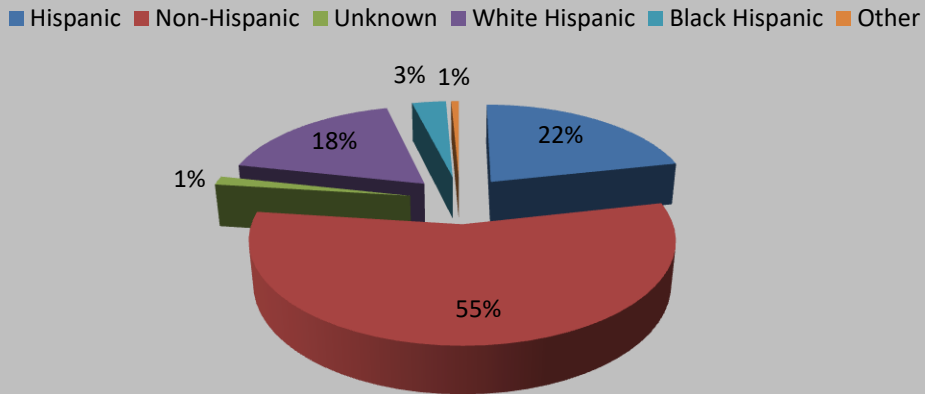

**TOTAL SUFFOLK COUNTY CORRECTIONAL FACILITIES
POPULATION AS OF 03/29/2021: 760 INMATES**

**MAXIMUM SECURITY
FACILITY: 406 MINIMUM
SECURITY FACILITY: 349**

Jail Population by Race

Jail Population by Ethnicity

Number of Termers by Facility and Gender

Top 10 Towns by Recorded Residence

Top 10 Holding Charges

**PRE-
ARRAIGNMENT
IN CUSTODY: 18**

**ADMISSIONS: 8
DISCHARGES: 0**

INMATES HOUSED OUT OF FACILITY (EXCLUDING NURSERY)

VISITOR STATISTICS WEEK OF 03/29/2021:

■ Inmate Visits ■ Visitors

WEEKDAY: RIVERHEAD YAPHANK SATURDAY: RIVERHEAD YAPHANK

0 0 0 0 0 0 0 0