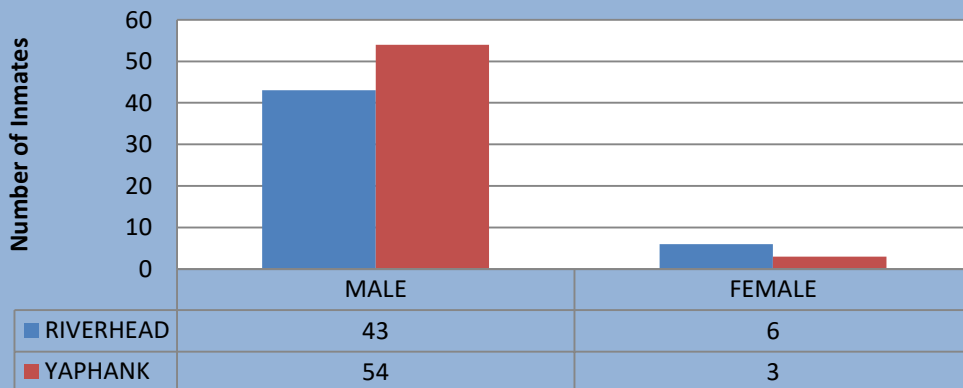

**TOTAL SUFFOLK COUNTY CORRECTIONAL FACILITIES
POPULATION AS OF 03/29/2021: 760 INMATES**

**MAXIMUM SECURITY
FACILITY: 406 MINIMUM
SECURITY FACILITY: 349**

Jail Population by Race

Jail Population by Ethnicity

Number of Termers by Facility and Gender

Top 10 Towns by Recorded Residence

Top 10 Holding Charges

**PRE-
ARRAIGNMENT
IN CUSTODY: 18**

**ADMISSIONS: 8
DISCHARGES: 0**

INMATES HOUSED OUT OF FACILITY (EXCLUDING NURSERY)

VISITOR STATISTICS WEEK OF 03/29/2021:

■ Inmate Visits ■ Visitors

WEEKDAY: RIVERHEAD YAPHANK SATURDAY: RIVERHEAD YAPHANK

0 0 0 0 0 0 0 0