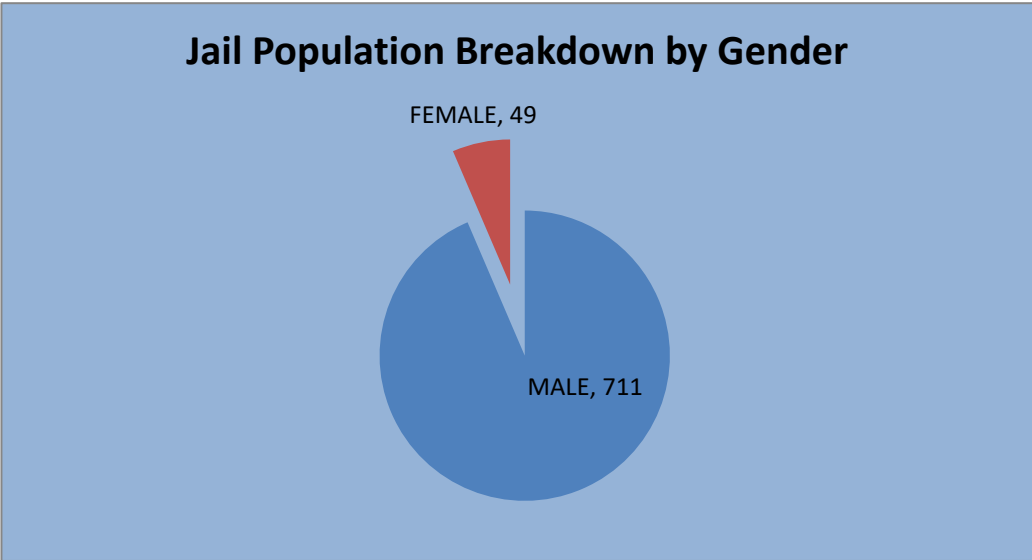

**TOTAL SUFFOLK COUNTY CORRECTIONAL FACILITIES
POPULATION AS OF 03/29/2021: 760 INMATES**

**MAXIMUM SECURITY
FACILITY: 406 MINIMUM
SECURITY FACILITY: 349**

Jail Population by Race

Jail Population by Ethnicity