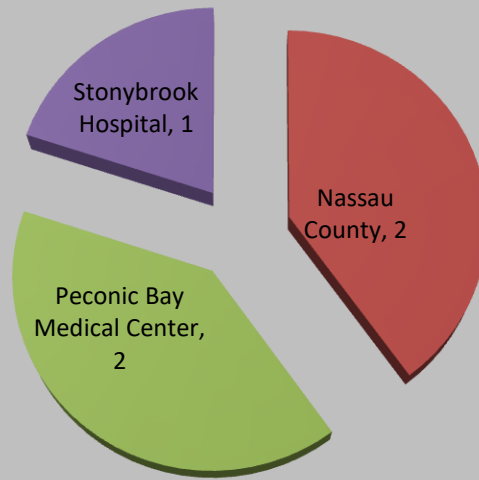

**TOTAL SUFFOLK COUNTY CORRECTIONAL FACILITIES
POPULATION AS OF 03/29/2021: 760 INMATES**

**MAXIMUM SECURITY
FACILITY: 406 MINIMUM
SECURITY FACILITY: 349**

Jail Population by Race

Jail Population by Ethnicity

Number of Termers by Facility and Gender

Top 10 Towns by Recorded Residence

Top 10 Holding Charges

**PRE-
ARRAIGNMENT
IN CUSTODY: 18**

**ADMISSIONS: 8
DISCHARGES: 0**

INMATES HOUSED OUT OF FACILITY (EXCLUDING NURSERY)

VISITOR STATISTICS WEEK OF 03/29/2021:

■ Inmate Visits ■ Visitors

WEEKDAY: RIVERHEAD YAPHANK SATURDAY: RIVERHEAD YAPHANK

0 0 0 0 0 0 0 0