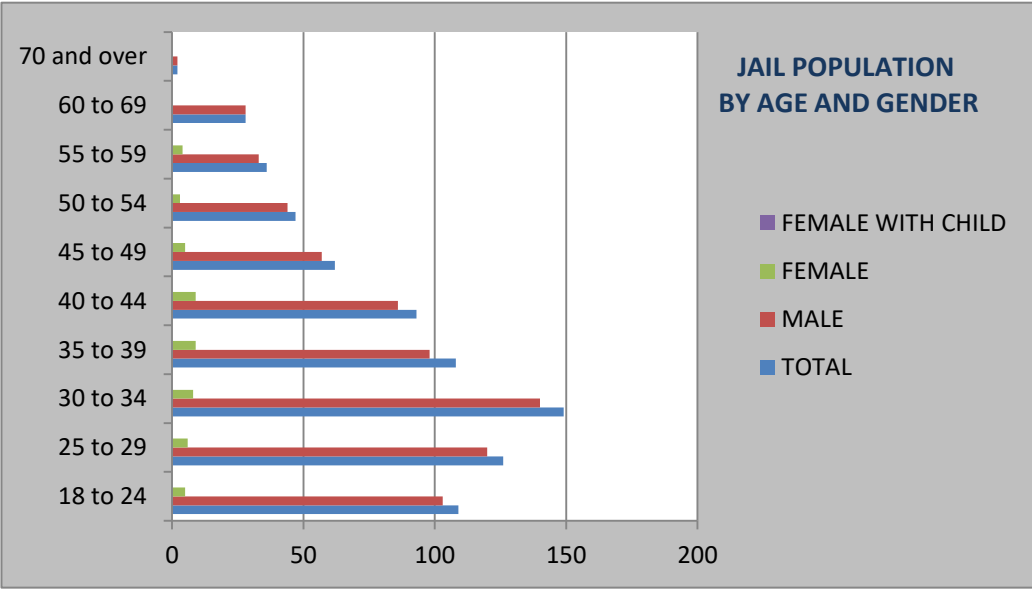

**TOTAL SUFFOLK COUNTY CORRECTIONAL FACILITIES
POPULATION AS OF 03/29/2021: 760 INMATES**

**MAXIMUM SECURITY
FACILITY: 406 MINIMUM
SECURITY FACILITY: 349**

Jail Population by Race

Jail Population by Ethnicity

Number of Termers by Facility and Gender

Top 10 Towns by Recorded Residence

Top 10 Holding Charges

**PRE-
ARRAIGNMENT
IN CUSTODY: 18**

**ADMISSIONS: 8
DISCHARGES: 0**

INMATES HOUSED OUT OF FACILITY (EXCLUDING NURSERY)

VISITOR STATISTICS WEEK OF 03/29/2021:

■ Inmate Visits ■ Visitors

WEEKDAY: RIVERHEAD YAPHANK SATURDAY: RIVERHEAD YAPHANK

0 0 0 0 0 0 0 0