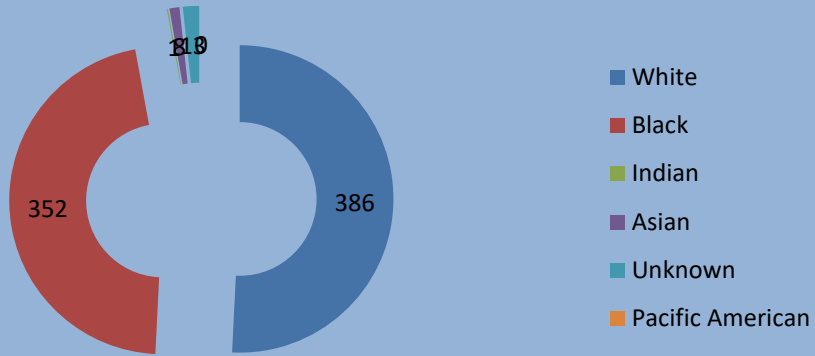

**TOTAL SUFFOLK COUNTY CORRECTIONAL FACILITIES
POPULATION AS OF 03/29/2021: 760 INMATES**

**MAXIMUM SECURITY
FACILITY: 406 MINIMUM
SECURITY FACILITY: 349**

Jail Population by Race

Jail Population by Ethnicity