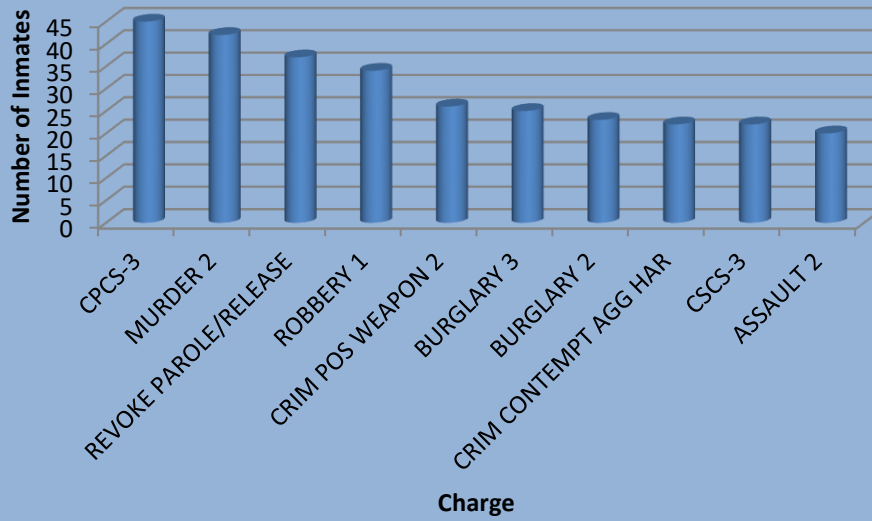

**TOTAL SUFFOLK COUNTY CORRECTIONAL FACILITIES
POPULATION AS OF 03/29/2021: 760 INMATES**

**MAXIMUM SECURITY
FACILITY: 406 MINIMUM
SECURITY FACILITY: 349**

Jail Population by Race

Jail Population by Ethnicity

Number of Termers by Facility and Gender

Top 10 Towns by Recorded Residence

Top 10 Holding Charges

**PRE-
ARRAIGNMENT
IN CUSTODY: 18**

**ADMISSIONS: 8
DISCHARGES: 0**

INMATES HOUSED OUT OF FACILITY (EXCLUDING NURSERY)