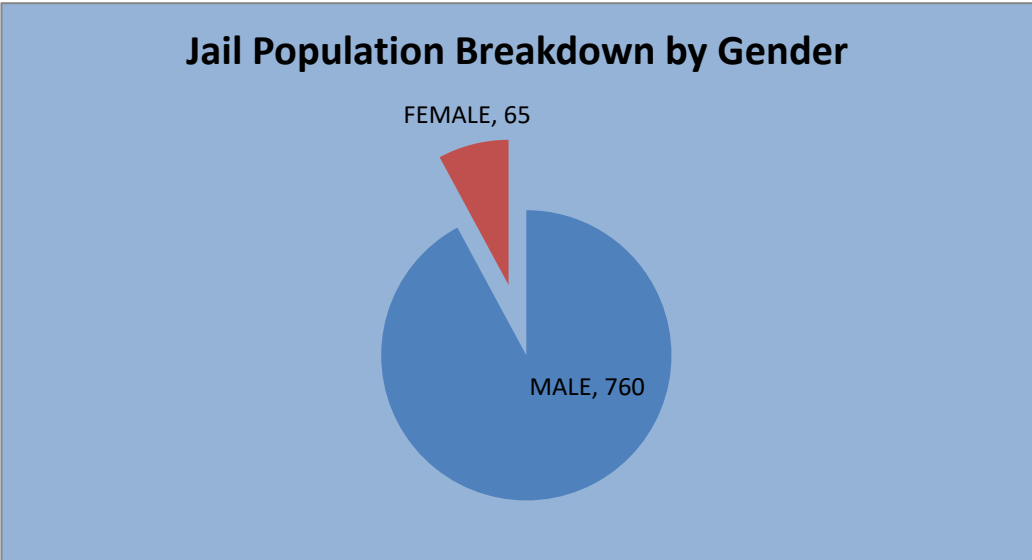

**TOTAL SUFFOLK COUNTY CORRECTIONAL FACILITIES  
POPULATION AS OF 02/14/2022: 825 INMATES**

**MAXIMUM SECURITY  
FACILITY: 387 MINIMUM  
SECURITY FACILITY: 428**

## Jail Population by Race