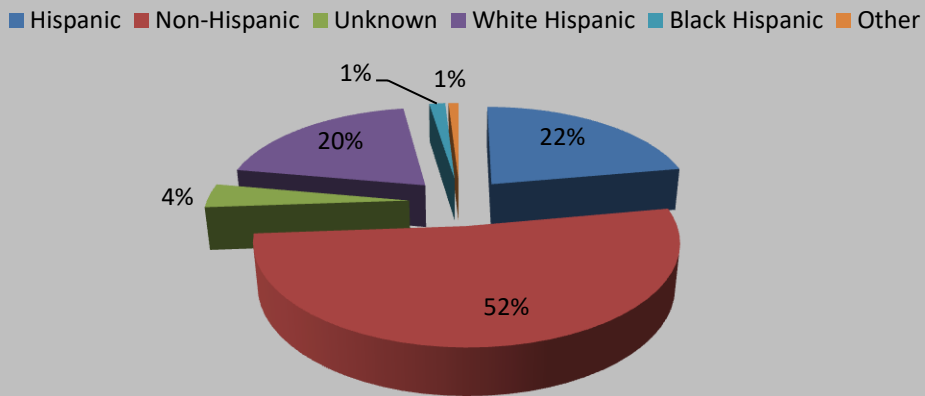

**TOTAL SUFFOLK COUNTY CORRECTIONAL FACILITIES  
POPULATION AS OF 02/14/2022: 825 INMATES**

**MAXIMUM SECURITY  
FACILITY: 387 MINIMUM  
SECURITY FACILITY: 428**

## Jail Population by Race

## Jail Population by Ethnicity