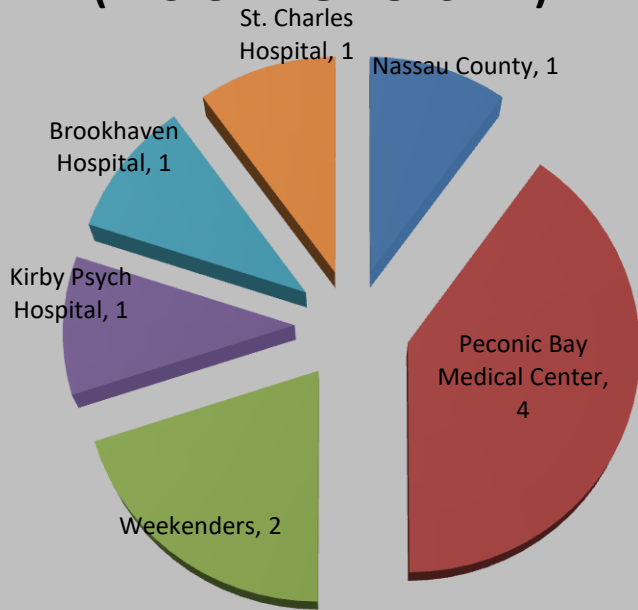

INMATES HOUSED OUT OF FACILITY (EXCLUDING NURSERY)