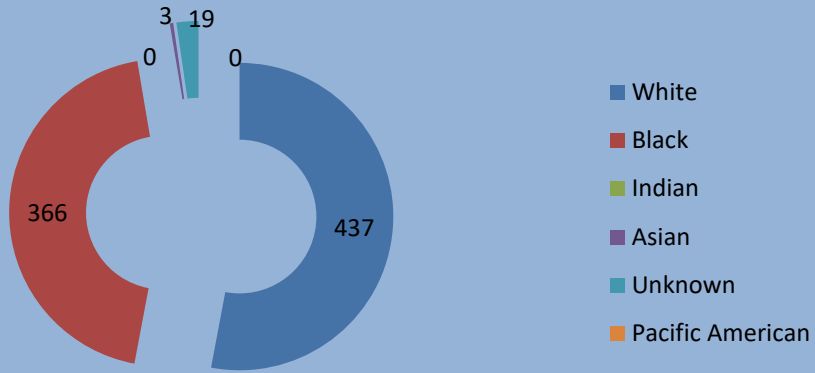

**TOTAL SUFFOLK COUNTY CORRECTIONAL FACILITIES  
POPULATION AS OF 02/14/2022: 825 INMATES**

**MAXIMUM SECURITY  
FACILITY: 387 MINIMUM  
SECURITY FACILITY: 428**

## Jail Population by Race

## Jail Population by Ethnicity