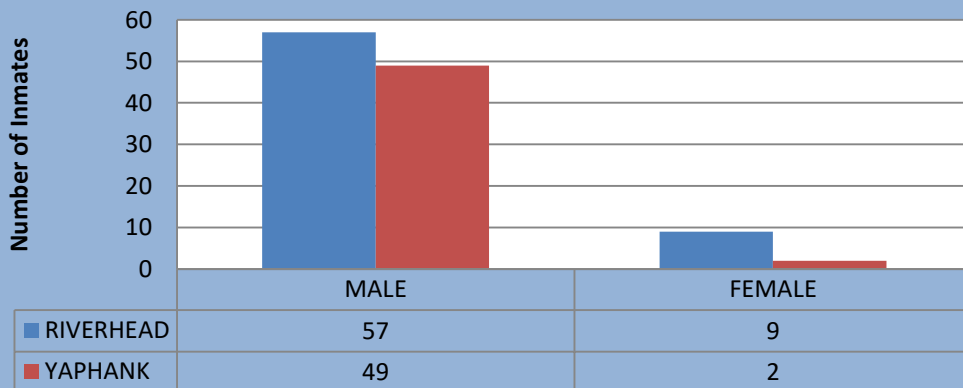

Number of Termers by Facility and Gender