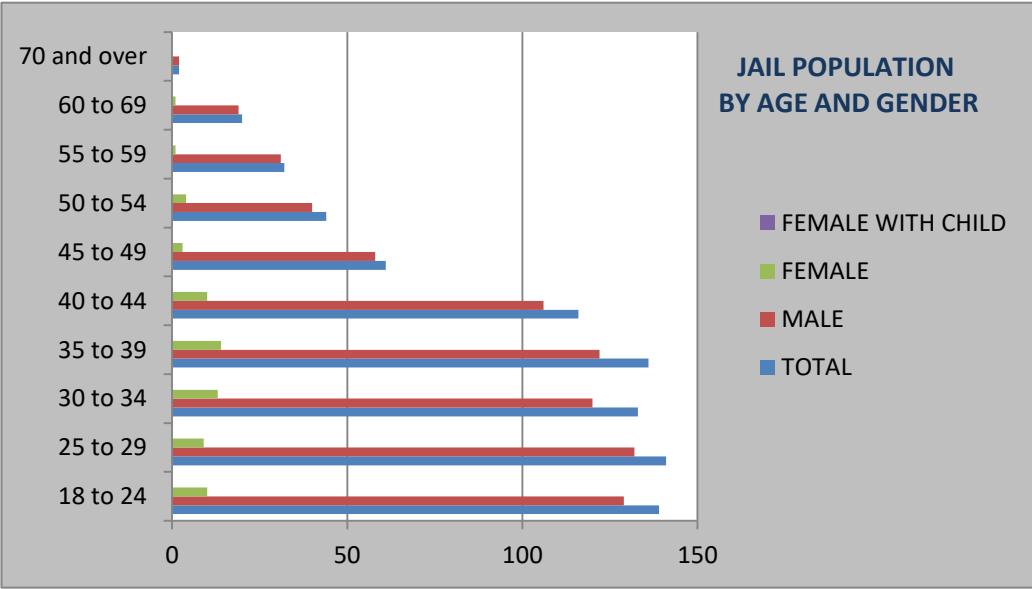

**TOTAL SUFFOLK COUNTY CORRECTIONAL FACILITIES  
POPULATION AS OF 02/14/2022: 825 INMATES**

**MAXIMUM SECURITY  
FACILITY: 387 MINIMUM  
SECURITY FACILITY: 428**

## Jail Population by Race

## Jail Population by Ethnicity

## VISITOR STATISTICS WEEK OF 2/12/2022: