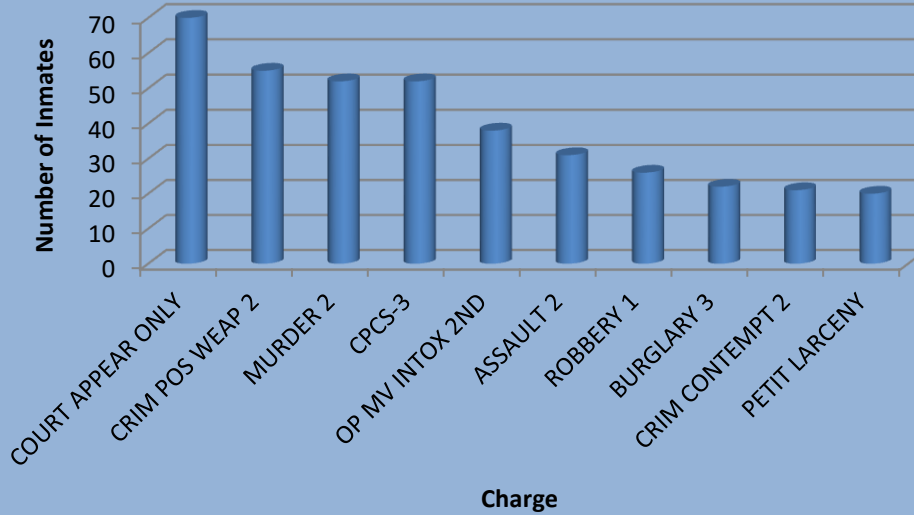

**TOTAL SUFFOLK COUNTY CORRECTIONAL FACILITIES
POPULATION AS OF 02/7/2022: 817 INMATES**

**MAXIMUM SECURITY
FACILITY: 396 MINIMUM
SECURITY FACILITY: 411**

Jail Population by Race

Jail Population by Ethnicity

Number of Termers by Facility and Gender

Top 10 Towns by Recorded Residence

Top 10 Holding Charges

**PRE-
ARRAIGNMENT
IN CUSTODY: 19**

**ADMISSIONS: 7
DISCHARGES: 1**

INMATES HOUSED OUT OF FACILITY (EXCLUDING NURSERY)