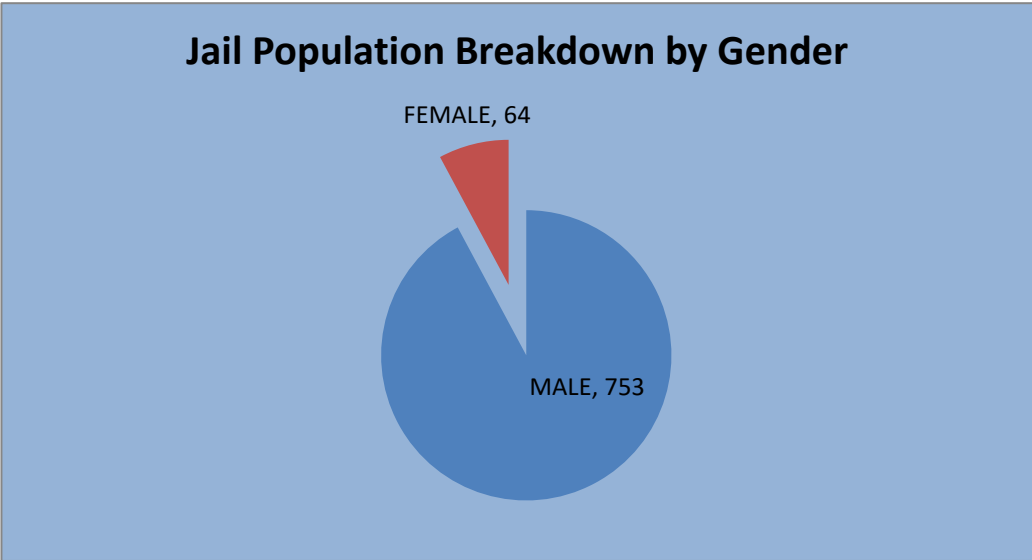

**TOTAL SUFFOLK COUNTY CORRECTIONAL FACILITIES
POPULATION AS OF 02/7/2022: 817 INMATES**

**MAXIMUM SECURITY
FACILITY: 396 MINIMUM
SECURITY FACILITY: 411**

Jail Population by Race

Jail Population by Ethnicity