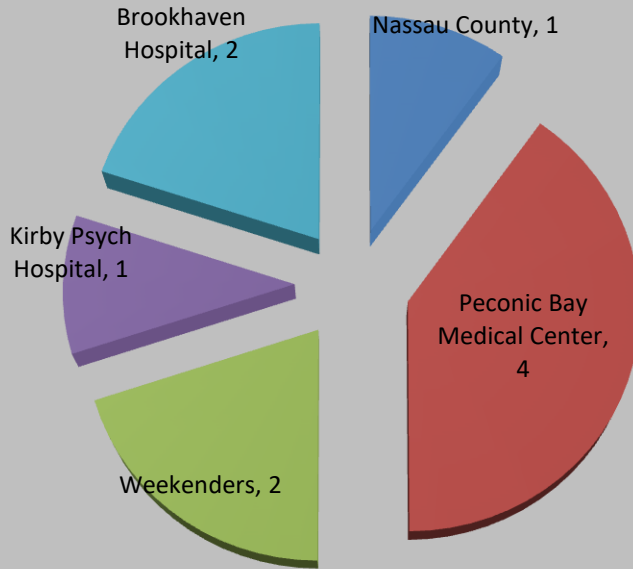

**TOTAL SUFFOLK COUNTY CORRECTIONAL FACILITIES
POPULATION AS OF 02/7/2022: 817 INMATES**

**MAXIMUM SECURITY
FACILITY: 396 MINIMUM
SECURITY FACILITY: 411**

Jail Population by Race

Jail Population by Ethnicity

Number of Termers by Facility and Gender

Top 10 Towns by Recorded Residence

Top 10 Holding Charges

**PRE-
ARRAIGNMENT
IN CUSTODY: 19**

**ADMISSIONS: 7
DISCHARGES: 1**

INMATES HOUSED OUT OF FACILITY (EXCLUDING NURSERY)

VISITOR STATISTICS WEEK OF 2/5/2022: