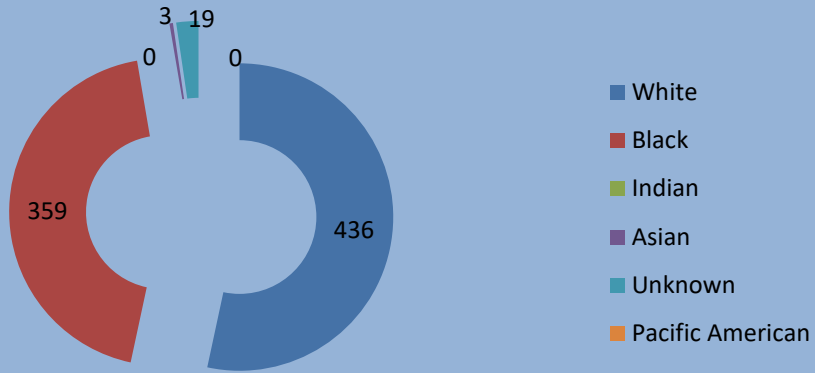

**TOTAL SUFFOLK COUNTY CORRECTIONAL FACILITIES
POPULATION AS OF 02/7/2022: 817 INMATES**

**MAXIMUM SECURITY
FACILITY: 396 MINIMUM
SECURITY FACILITY: 411**

Jail Population by Race

Jail Population by Ethnicity