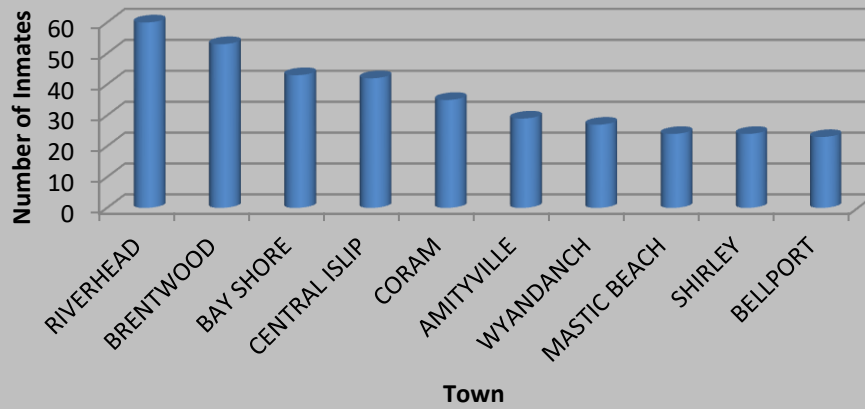

**TOTAL SUFFOLK COUNTY CORRECTIONAL FACILITIES
POPULATION AS OF 02/7/2022: 817 INMATES**

**MAXIMUM SECURITY
FACILITY: 396 MINIMUM
SECURITY FACILITY: 411**

Jail Population by Race

Jail Population by Ethnicity

Number of Termers by Facility and Gender

Top 10 Towns by Recorded Residence

Top 10 Holding Charges

**PRE-
ARRAIGNMENT
IN CUSTODY: 19**

**ADMISSIONS: 7
DISCHARGES: 1**

INMATES HOUSED OUT OF FACILITY (EXCLUDING NURSERY)