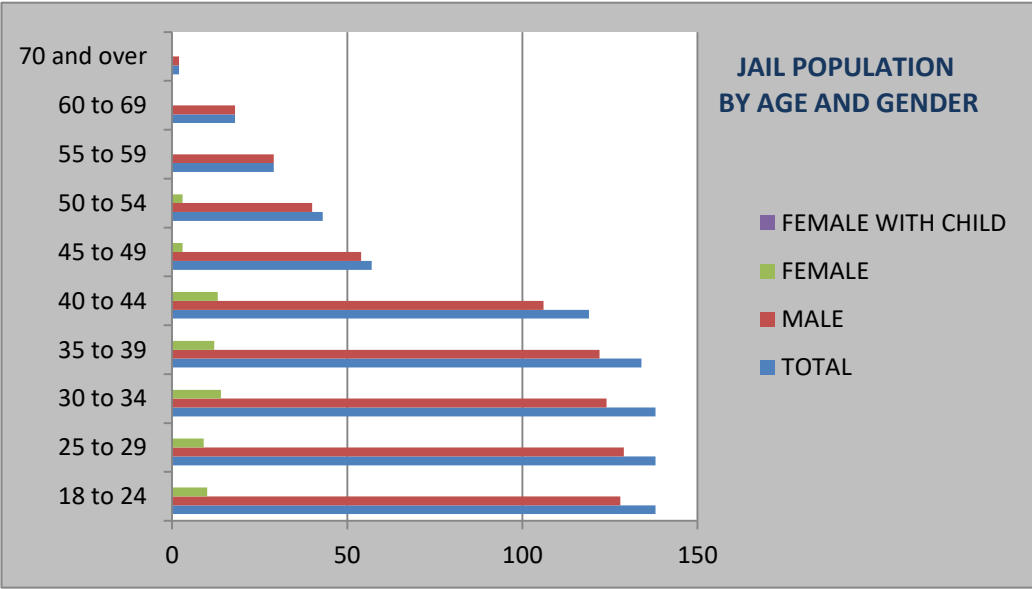

**TOTAL SUFFOLK COUNTY CORRECTIONAL FACILITIES
POPULATION AS OF 02/7/2022: 817 INMATES**

**MAXIMUM SECURITY
FACILITY: 396 MINIMUM
SECURITY FACILITY: 411**

Jail Population by Race

Jail Population by Ethnicity

Number of Termers by Facility and Gender

Top 10 Towns by Recorded Residence

Top 10 Holding Charges

**PRE-
ARRAIGNMENT
IN CUSTODY: 19**

**ADMISSIONS: 7
DISCHARGES: 1**

INMATES HOUSED OUT OF FACILITY (EXCLUDING NURSERY)

VISITOR STATISTICS WEEK OF 2/5/2022: