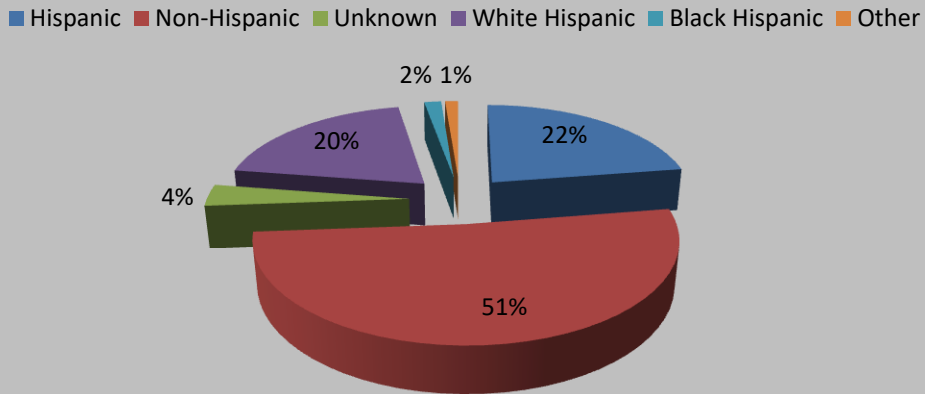

**TOTAL SUFFOLK COUNTY CORRECTIONAL FACILITIES
POPULATION AS OF 02/7/2022: 817 INMATES**

**MAXIMUM SECURITY
FACILITY: 396 MINIMUM
SECURITY FACILITY: 411**

Jail Population by Race

Jail Population by Ethnicity

Number of Termers by Facility and Gender

Top 10 Towns by Recorded Residence

Top 10 Holding Charges

**PRE-
ARRAIGNMENT
IN CUSTODY: 19**

**ADMISSIONS: 7
DISCHARGES: 1**

INMATES HOUSED OUT OF FACILITY (EXCLUDING NURSERY)