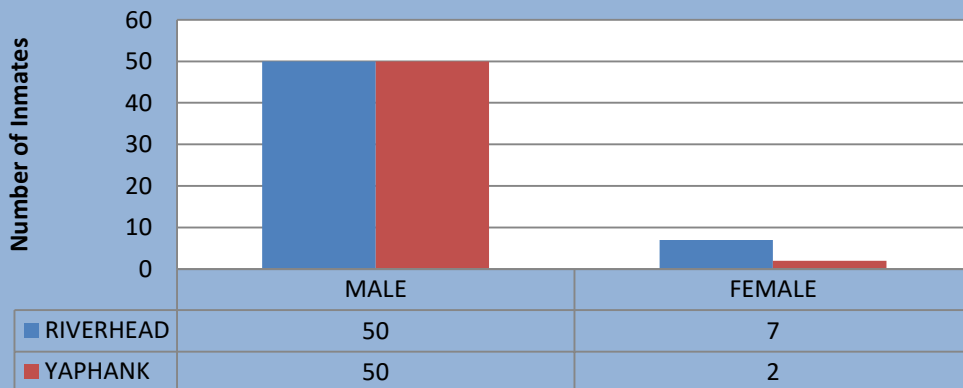

**TOTAL SUFFOLK COUNTY CORRECTIONAL FACILITIES
POPULATION AS OF 02/7/2022: 817 INMATES**

**MAXIMUM SECURITY
FACILITY: 396 MINIMUM
SECURITY FACILITY: 411**

Jail Population by Race

Jail Population by Ethnicity

Number of Termers by Facility and Gender

Top 10 Towns by Recorded Residence

Top 10 Holding Charges

**PRE-
ARRAIGNMENT
IN CUSTODY: 19**

**ADMISSIONS: 7
DISCHARGES: 1**

INMATES HOUSED OUT OF FACILITY (EXCLUDING NURSERY)