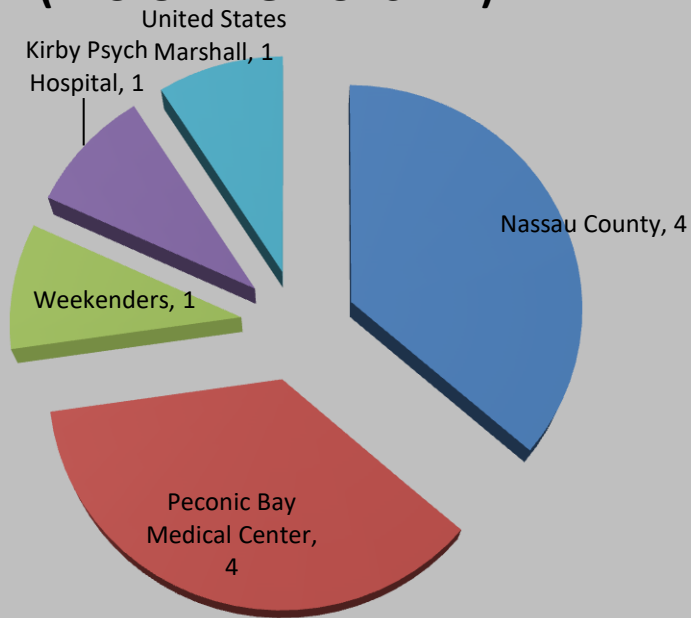

**TOTAL SUFFOLK COUNTY CORRECTIONAL FACILITIES
POPULATION AS OF 01/10/2022: 787 INMATES**

**MAXIMUM SECURITY
FACILITY: 274 MINIMUM
SECURITY FACILITY: 502**

Jail Population by Race

Jail Population by Ethnicity

Number of Termers by Facility and Gender

Top 10 Towns by Recorded Residence

Top 10 Holding Charges

**PRE-
ARRAIGNMENT
IN CUSTODY: 19**

**ADMISSIONS: 1
DISCHARGES: 0**

INMATES HOUSED OUT OF FACILITY (EXCLUDING NURSERY)

VISITOR STATISTICS WEEK OF 1/04/2022: