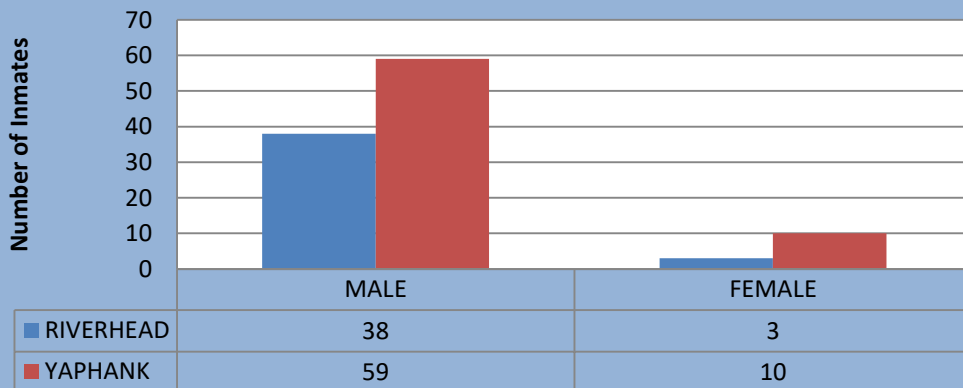

**TOTAL SUFFOLK COUNTY CORRECTIONAL FACILITIES
POPULATION AS OF 01/10/2022: 787 INMATES**

**MAXIMUM SECURITY
FACILITY: 274 MINIMUM
SECURITY FACILITY: 502**

Jail Population by Race

Jail Population by Ethnicity

Number of Termers by Facility and Gender

Top 10 Towns by Recorded Residence

Top 10 Holding Charges

**PRE-
ARRAIGNMENT
IN CUSTODY: 19**

**ADMISSIONS: 1
DISCHARGES: 0**

INMATES HOUSED OUT OF FACILITY (EXCLUDING NURSERY)