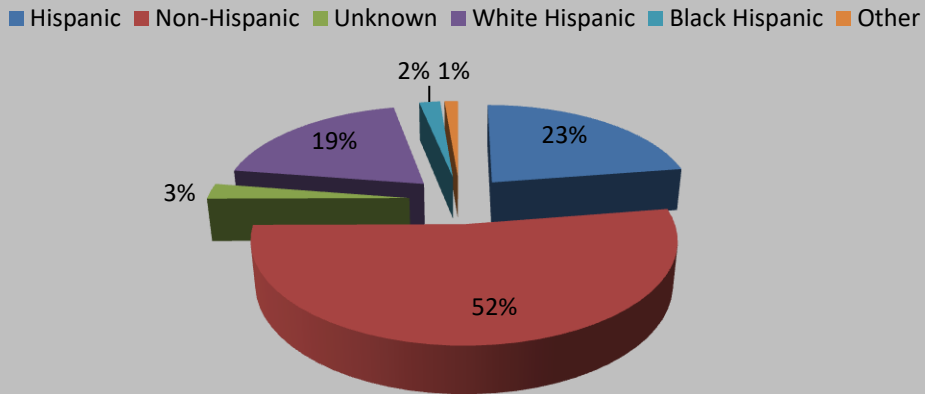

**TOTAL SUFFOLK COUNTY CORRECTIONAL FACILITIES
POPULATION AS OF 01/10/2022: 787 INMATES**

**MAXIMUM SECURITY
FACILITY: 274 MINIMUM
SECURITY FACILITY: 502**

Jail Population by Race

Jail Population by Ethnicity

Number of Termers by Facility and Gender

Top 10 Towns by Recorded Residence

Top 10 Holding Charges

**PRE-
ARRAIGNMENT
IN CUSTODY: 19**

**ADMISSIONS: 1
DISCHARGES: 0**

INMATES HOUSED OUT OF FACILITY (EXCLUDING NURSERY)