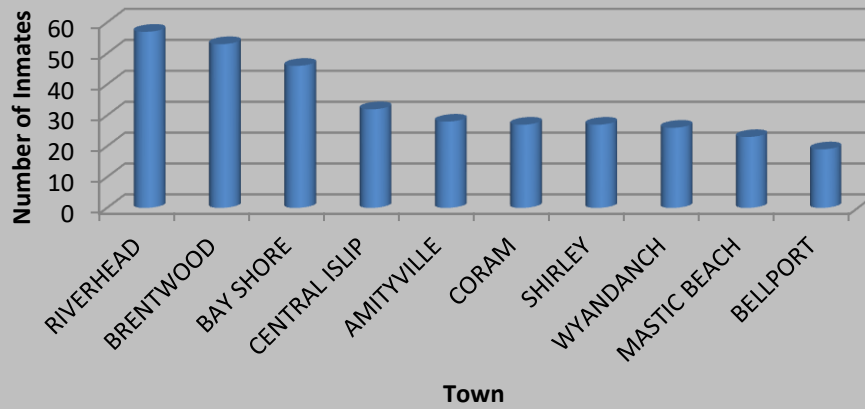

**TOTAL SUFFOLK COUNTY CORRECTIONAL FACILITIES
POPULATION AS OF 01/10/2022: 787 INMATES**

**MAXIMUM SECURITY
FACILITY: 274 MINIMUM
SECURITY FACILITY: 502**

Jail Population by Race

Jail Population by Ethnicity

Number of Termers by Facility and Gender

Top 10 Towns by Recorded Residence

Top 10 Holding Charges

**PRE-
ARRAIGNMENT
IN CUSTODY: 19**

**ADMISSIONS: 1
DISCHARGES: 0**

INMATES HOUSED OUT OF FACILITY (EXCLUDING NURSERY)