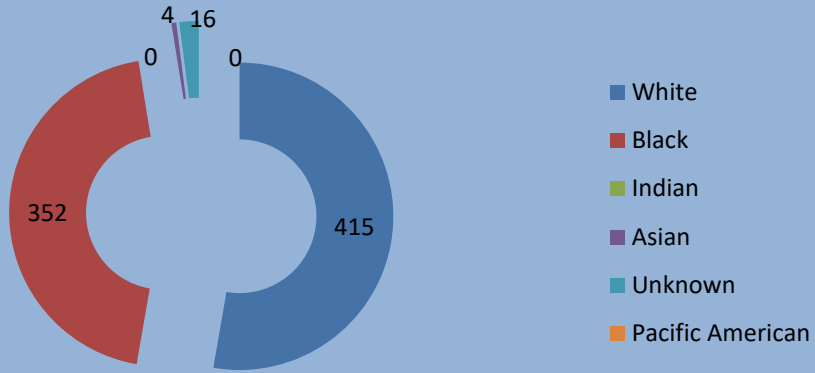

**TOTAL SUFFOLK COUNTY CORRECTIONAL FACILITIES
POPULATION AS OF 01/10/2022: 787 INMATES**

**MAXIMUM SECURITY
FACILITY: 274 MINIMUM
SECURITY FACILITY: 502**

Jail Population by Race

Jail Population by Ethnicity