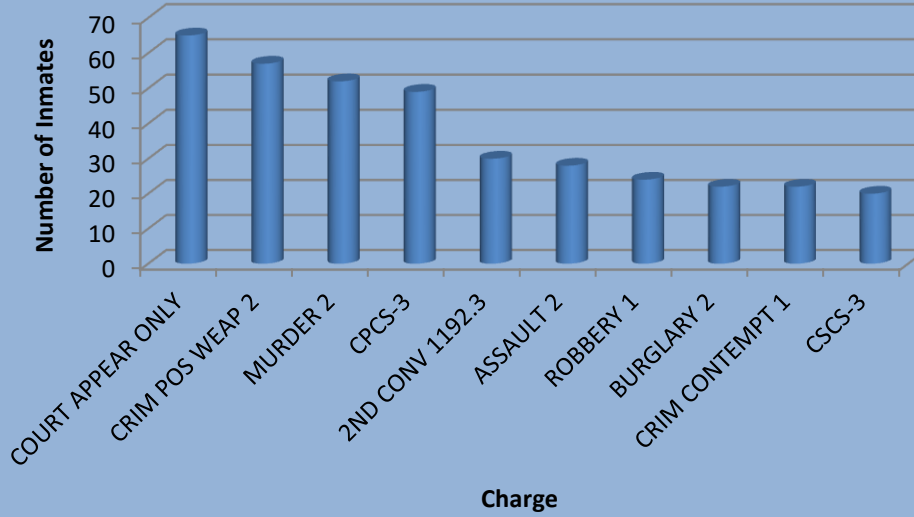

**TOTAL SUFFOLK COUNTY CORRECTIONAL FACILITIES
POPULATION AS OF 01/10/2022: 787 INMATES**

**MAXIMUM SECURITY
FACILITY: 274 MINIMUM
SECURITY FACILITY: 502**

Jail Population by Race

Jail Population by Ethnicity

Number of Termers by Facility and Gender

Top 10 Towns by Recorded Residence

Top 10 Holding Charges

**PRE-
ARRAIGNMENT
IN CUSTODY: 19**

**ADMISSIONS: 1
DISCHARGES: 0**

INMATES HOUSED OUT OF FACILITY (EXCLUDING NURSERY)