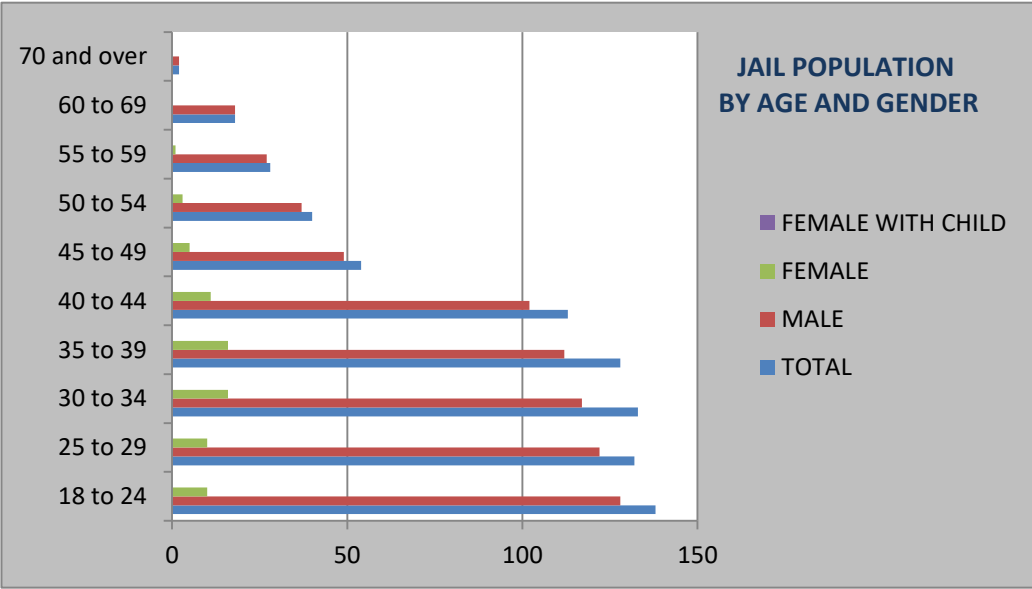

**TOTAL SUFFOLK COUNTY CORRECTIONAL FACILITIES
POPULATION AS OF 01/10/2022: 787 INMATES**

**MAXIMUM SECURITY
FACILITY: 274 MINIMUM
SECURITY FACILITY: 502**

Jail Population by Race

Jail Population by Ethnicity

Number of Termers by Facility and Gender

Top 10 Towns by Recorded Residence

Top 10 Holding Charges

**PRE-
ARRAIGNMENT
IN CUSTODY: 19**

**ADMISSIONS: 1
DISCHARGES: 0**

INMATES HOUSED OUT OF FACILITY (EXCLUDING NURSERY)