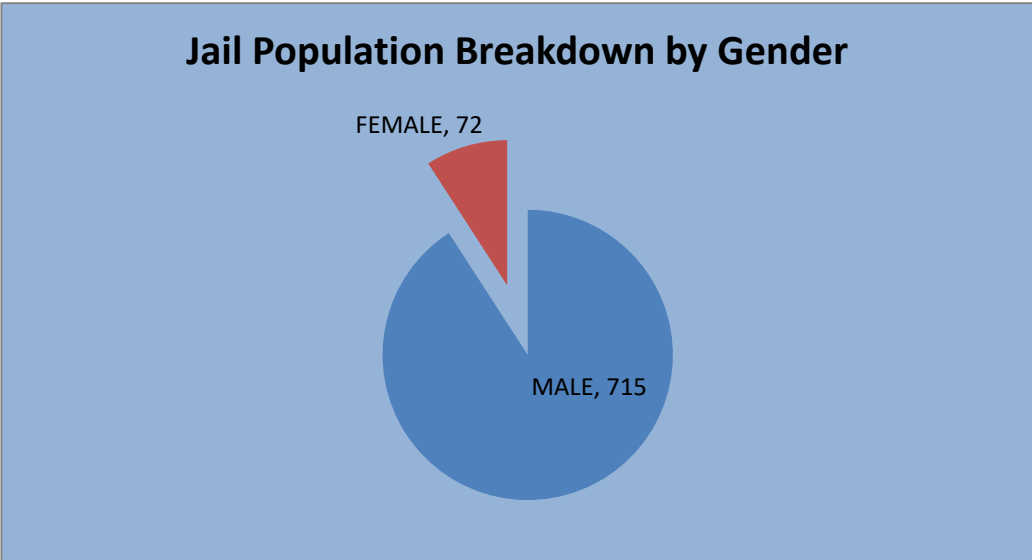

**TOTAL SUFFOLK COUNTY CORRECTIONAL FACILITIES
POPULATION AS OF 01/10/2022: 787 INMATES**

**MAXIMUM SECURITY
FACILITY: 274 MINIMUM
SECURITY FACILITY: 502**

Jail Population by Race

Jail Population by Ethnicity