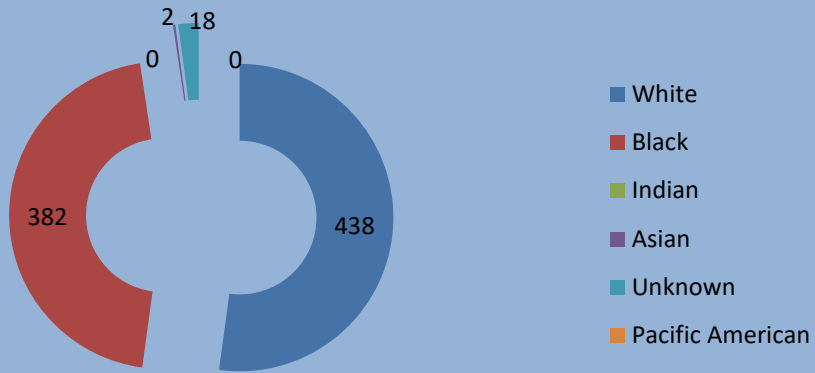

**TOTAL SUFFOLK COUNTY CORRECTIONAL FACILITIES
POPULATION AS OF 03/07/2022: 840 INMATES**

**MAXIMUM SECURITY
FACILITY: 394 MINIMUM
SECURITY FACILITY: 435**

Jail Population by Race

Jail Population by Ethnicity