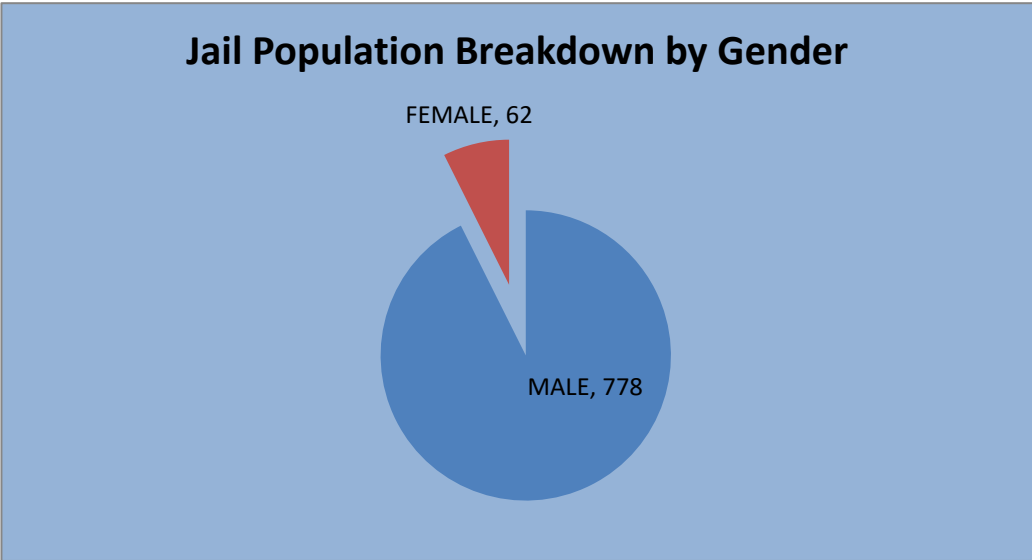

**TOTAL SUFFOLK COUNTY CORRECTIONAL FACILITIES
POPULATION AS OF 03/07/2022: 840 INMATES**

**MAXIMUM SECURITY
FACILITY: 394 MINIMUM
SECURITY FACILITY: 435**

Jail Population by Race

Jail Population by Ethnicity