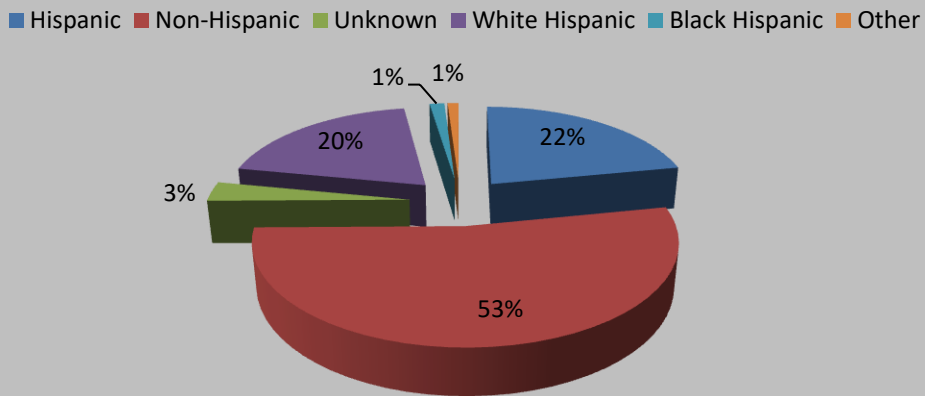

**TOTAL SUFFOLK COUNTY CORRECTIONAL FACILITIES
POPULATION AS OF 03/07/2022: 840 INMATES**

**MAXIMUM SECURITY
FACILITY: 394 MINIMUM
SECURITY FACILITY: 435**

Jail Population by Race

Jail Population by Ethnicity

Number of Termers by Facility and Gender

Top 10 Towns by Recorded Residence

Top 10 Holding Charges

**PRE-
ARRAIGNMENT
IN CUSTODY: 16**

**ADMISSIONS: 6
DISCHARGES: 0**

INMATES HOUSED OUT OF FACILITY (EXCLUDING NURSERY)