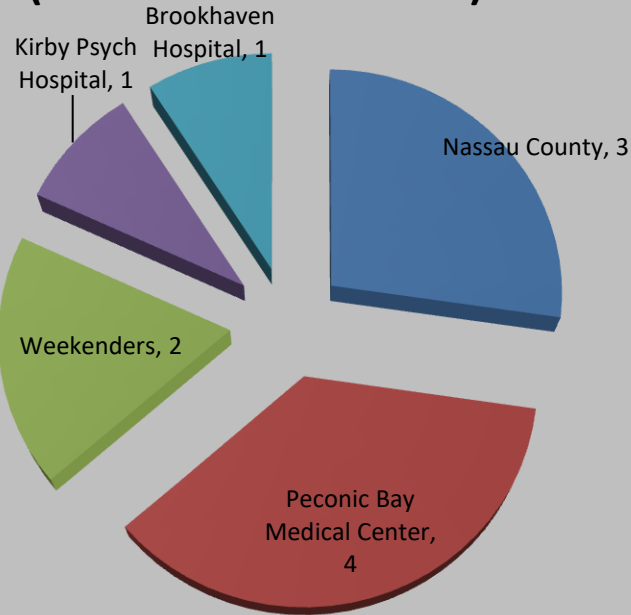

**TOTAL SUFFOLK COUNTY CORRECTIONAL FACILITIES
POPULATION AS OF 03/07/2022: 840 INMATES**

**MAXIMUM SECURITY
FACILITY: 394 MINIMUM
SECURITY FACILITY: 435**

Jail Population by Race

Jail Population by Ethnicity

Number of Termers by Facility and Gender

Top 10 Towns by Recorded Residence

Top 10 Holding Charges

**PRE-
ARRAIGNMENT
IN CUSTODY: 16**

**ADMISSIONS: 6
DISCHARGES: 0**

INMATES HOUSED OUT OF FACILITY (EXCLUDING NURSERY)

VISITOR STATISTICS WEEK OF 3/1/2022: