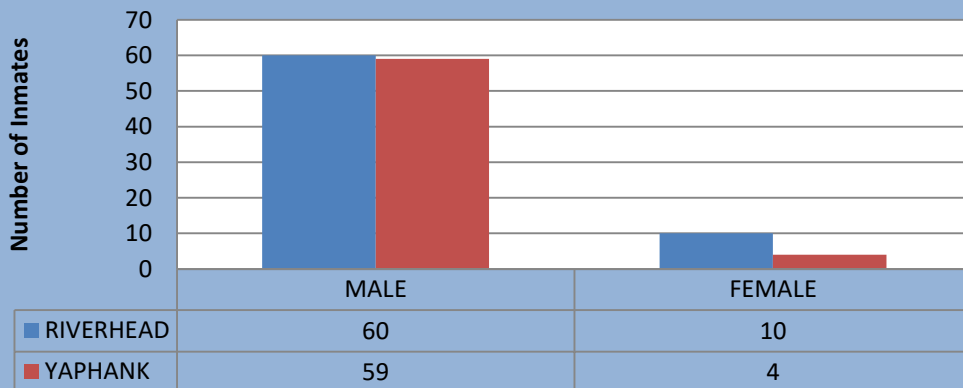

**TOTAL SUFFOLK COUNTY CORRECTIONAL FACILITIES
POPULATION AS OF 03/07/2022: 840 INMATES**

**MAXIMUM SECURITY
FACILITY: 394 MINIMUM
SECURITY FACILITY: 435**

Jail Population by Race

Jail Population by Ethnicity

Number of Termers by Facility and Gender

Top 10 Towns by Recorded Residence

Top 10 Holding Charges

**PRE-
ARRAIGNMENT
IN CUSTODY: 16**

**ADMISSIONS: 6
DISCHARGES: 0**

INMATES HOUSED OUT OF FACILITY (EXCLUDING NURSERY)