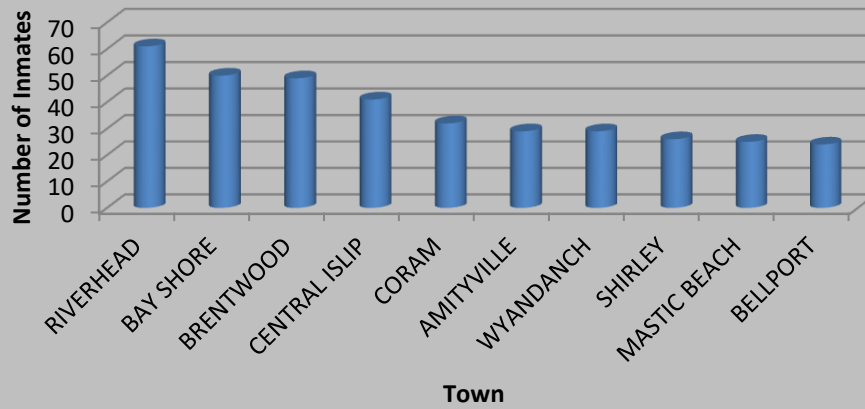

**TOTAL SUFFOLK COUNTY CORRECTIONAL FACILITIES
POPULATION AS OF 03/07/2022: 840 INMATES**

**MAXIMUM SECURITY
FACILITY: 394 MINIMUM
SECURITY FACILITY: 435**

Jail Population by Race

Jail Population by Ethnicity

Number of Termers by Facility and Gender

Top 10 Towns by Recorded Residence

Top 10 Holding Charges

**PRE-
ARRAIGNMENT
IN CUSTODY: 16**

**ADMISSIONS: 6
DISCHARGES: 0**

INMATES HOUSED OUT OF FACILITY (EXCLUDING NURSERY)