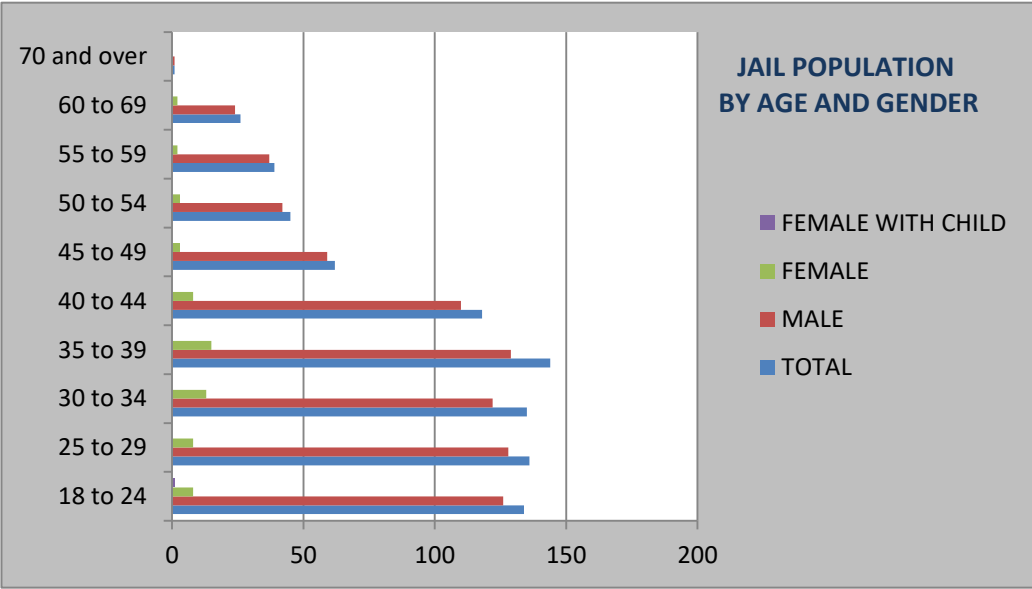

**TOTAL SUFFOLK COUNTY CORRECTIONAL FACILITIES
POPULATION AS OF 03/07/2022: 840 INMATES**

**MAXIMUM SECURITY
FACILITY: 394 MINIMUM
SECURITY FACILITY: 435**

Jail Population by Race

Jail Population by Ethnicity

Number of Termers by Facility and Gender

Top 10 Towns by Recorded Residence

Top 10 Holding Charges

**PRE-
ARRAIGNMENT
IN CUSTODY: 16**

**ADMISSIONS: 6
DISCHARGES: 0**

INMATES HOUSED OUT OF FACILITY (EXCLUDING NURSERY)