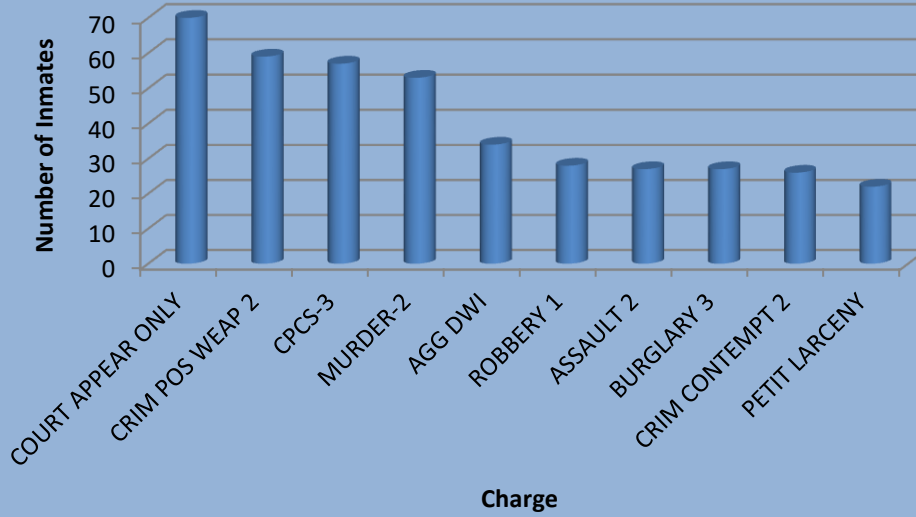

**TOTAL SUFFOLK COUNTY CORRECTIONAL FACILITIES
POPULATION AS OF 03/07/2022: 840 INMATES**

**MAXIMUM SECURITY
FACILITY: 394 MINIMUM
SECURITY FACILITY: 435**

Jail Population by Race

Jail Population by Ethnicity

Number of Termers by Facility and Gender

Top 10 Towns by Recorded Residence

Top 10 Holding Charges

**PRE-
ARRAIGNMENT
IN CUSTODY: 16**

**ADMISSIONS: 6
DISCHARGES: 0**

INMATES HOUSED OUT OF FACILITY (EXCLUDING NURSERY)