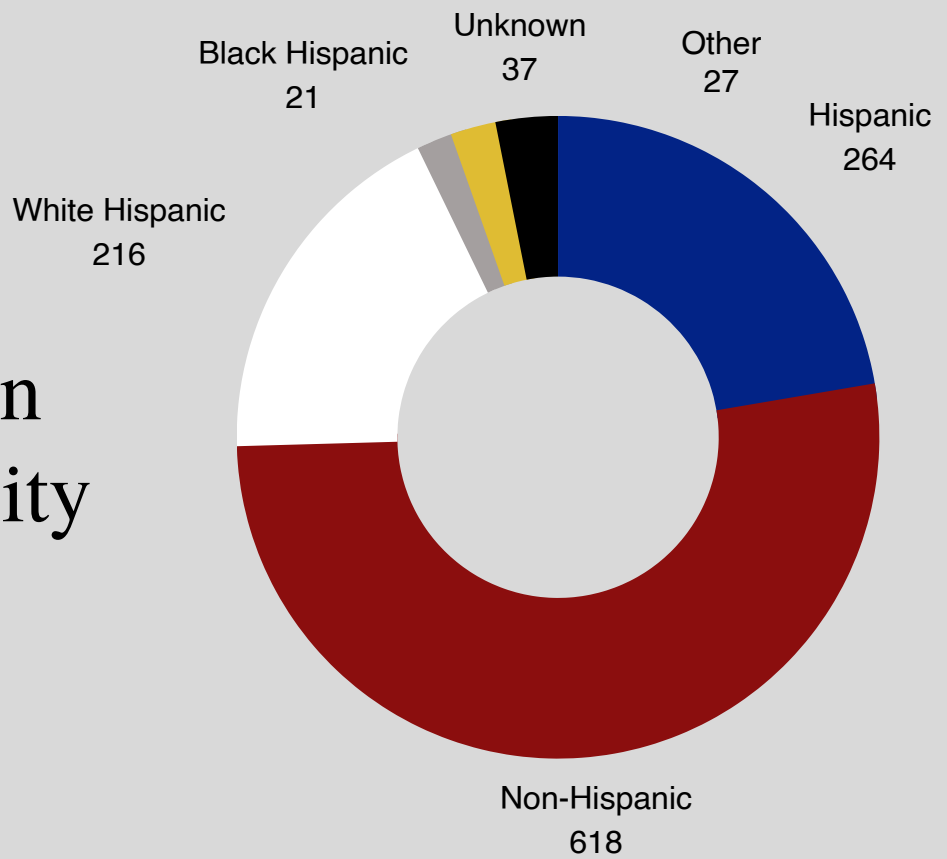

Suffolk County Sheriff's Office

Suffolk County Correctional Facilities Inmate Population February 6, 2023

Jail Population Breakdown by Gender

Population by Age & Gender

Population by Race

Population by Ethnicity

Number of Sentenced Inmates

YAPHANK
RIVERHEAD

Top 10 Towns by Residence

Top 10 Holding Charges

Visitor Statistics