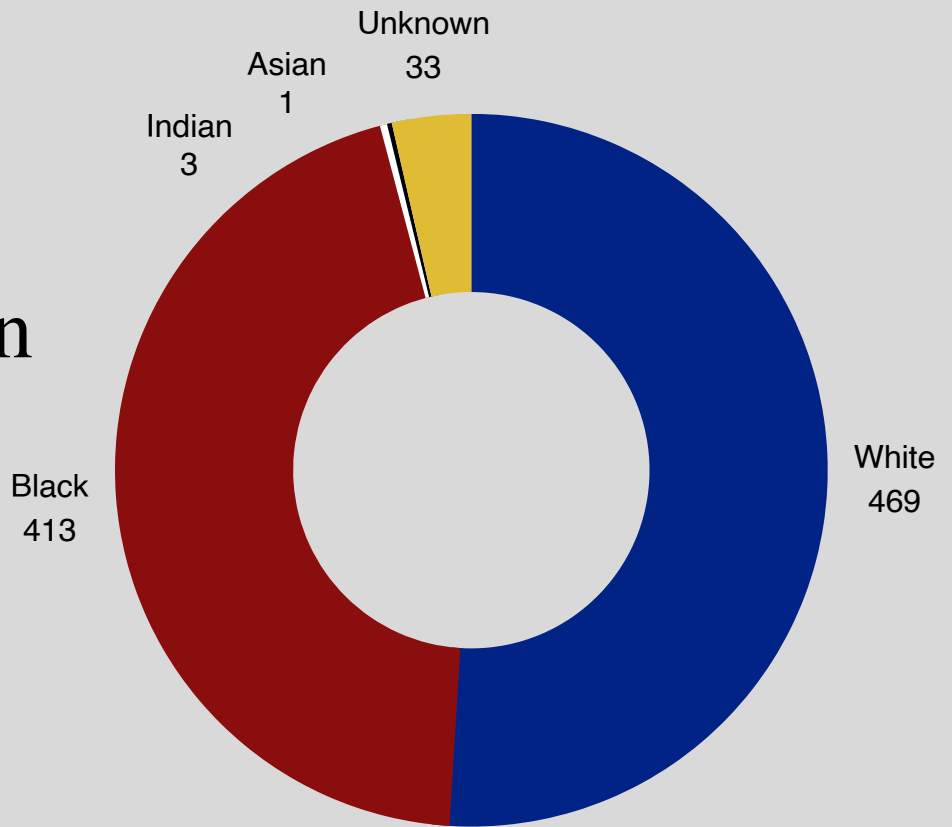

Suffolk County Sheriff's Office

Suffolk County Correctional Facilities Inmate Population February 6, 2023

Jail Population Breakdown by Gender

Population by Age & Gender

Population by Race

Population by Ethnicity

Number of Sentenced Inmates

YAPHANK
RIVERHEAD

Top 10 Towns by Residence

Top 10 Holding Charges

Visitor Statistics