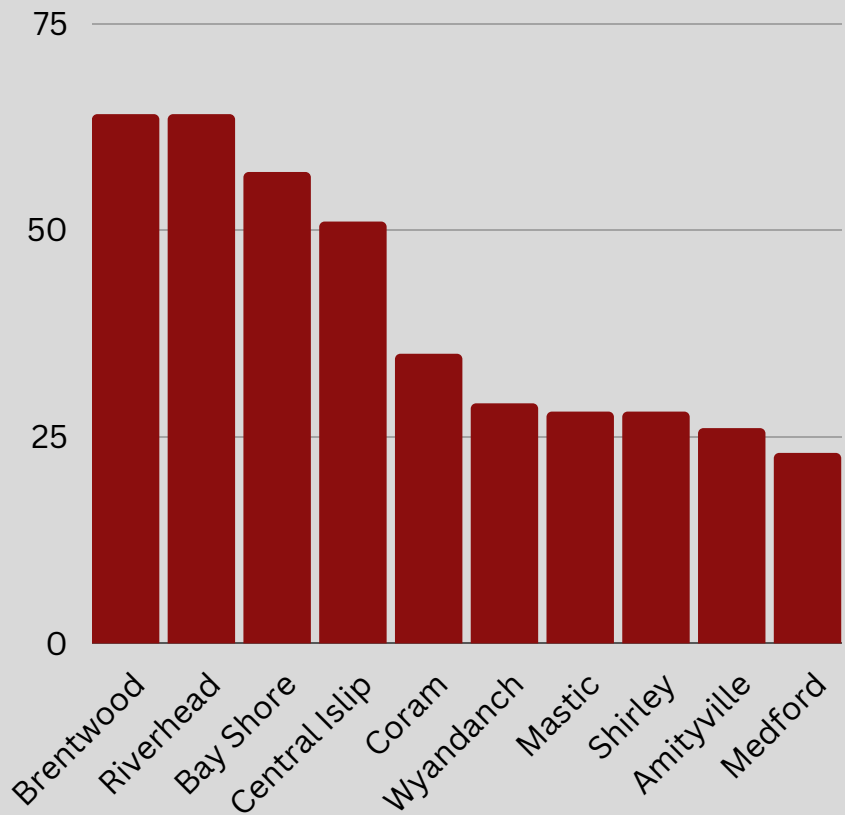

Suffolk County Sheriff's Office

Suffolk County Correctional Facilities Inmate Population February 6, 2023

Jail Population Breakdown by Gender

Population by Age & Gender

Population by Race

Population by Ethnicity

Number of Sentenced Inmates

YAPHANK
RIVERHEAD

Top 10 Towns by Residence

Top 10 Holding Charges

Visitor Statistics