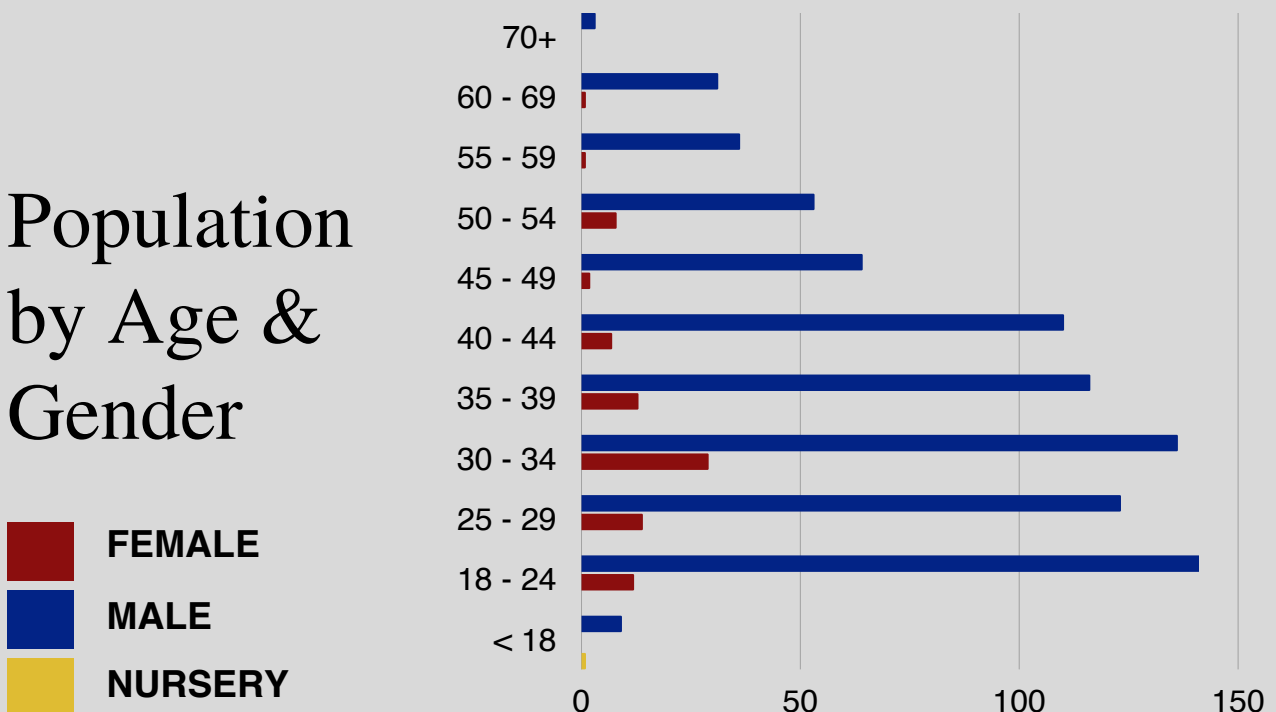

Suffolk County Sheriff's Office

Suffolk County Correctional Facilities Inmate Population April 10, 2023

Jail Population Breakdown by Gender

Population by Age & Gender

Population by Race

Population by Ethnicity

Number of Sentenced Inmates

YAPHANK
RIVERHEAD

Top 10 Towns by Residence

Top 10 Holding Charges

Visitor Statistics