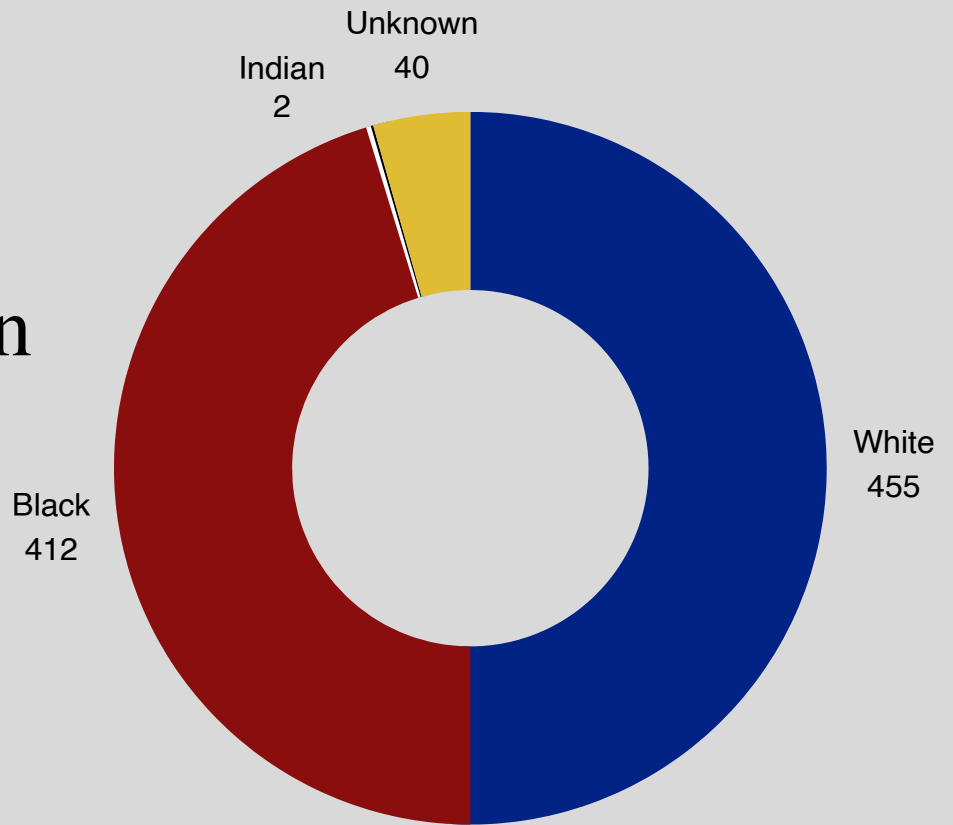

Suffolk County Sheriff's Office

Suffolk County Correctional Facilities Inmate Population April 10, 2023

Jail Population Breakdown by Gender

Population by Age & Gender

Population by Race

Population by Ethnicity

Number of Sentenced Inmates

YAPHANK
RIVERHEAD

Top 10 Towns by Residence

Top 10 Holding Charges

Visitor Statistics