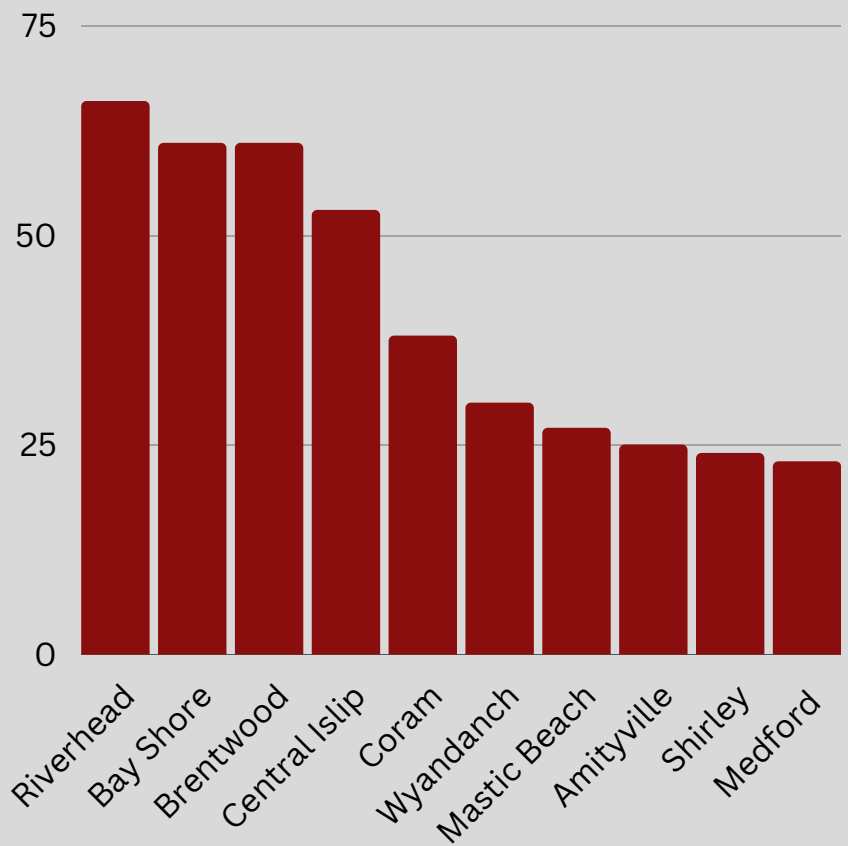

Suffolk County Sheriff's Office

Suffolk County Correctional Facilities Inmate Population April 10, 2023

Jail Population Breakdown by Gender

Population by Age & Gender

Population by Race

Population by Ethnicity

Number of Sentenced Inmates

YAPHANK
RIVERHEAD

Top 10 Towns by Residence

Top 10 Holding Charges

Visitor Statistics