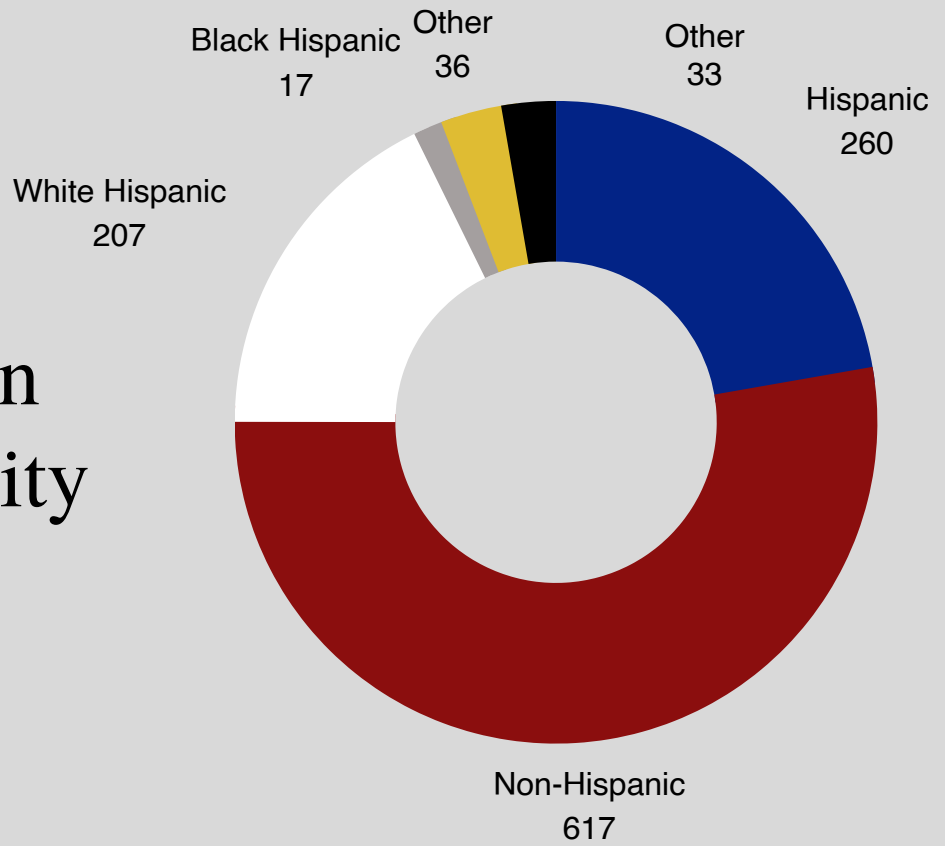

Suffolk County Sheriff's Office

Suffolk County Correctional Facilities Inmate Population April 10, 2023

Jail Population Breakdown by Gender

Population by Age & Gender

Population by Race

Population by Ethnicity

Number of Sentenced Inmates

YAPHANK
RIVERHEAD

Top 10 Towns by Residence

Top 10 Holding Charges

Visitor Statistics