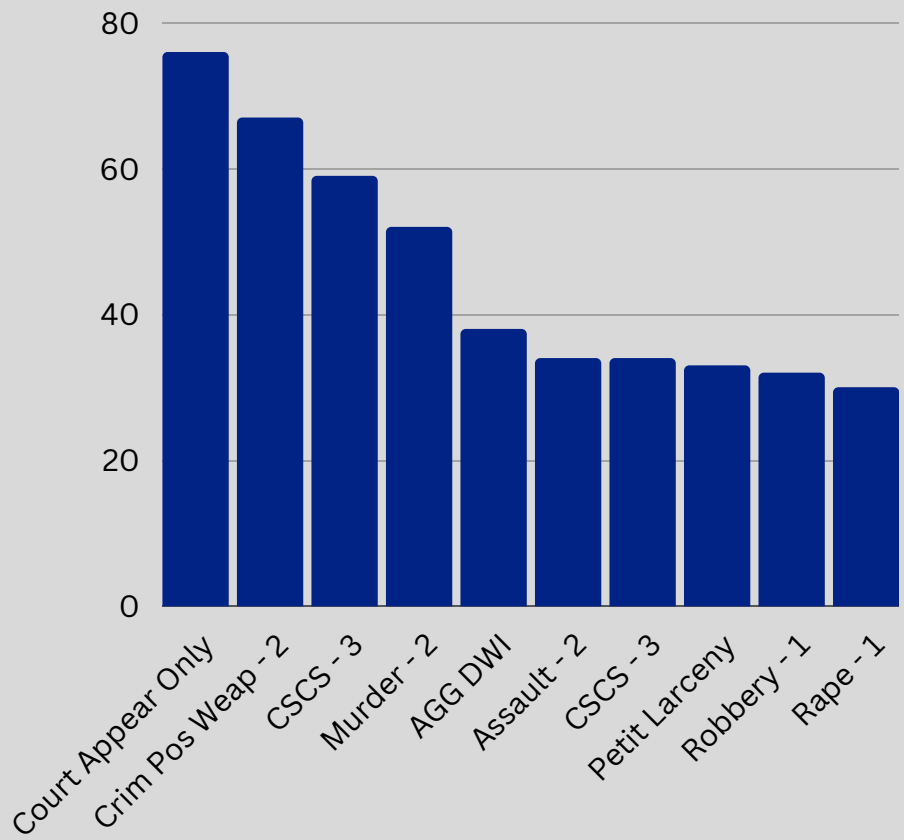

# Population by Ethnicity

# Number of Sentenced Inmates

**YAPHANK**  
**RIVERHEAD**

# Top 10 Towns by Residence

# Top 10 Holding Charges