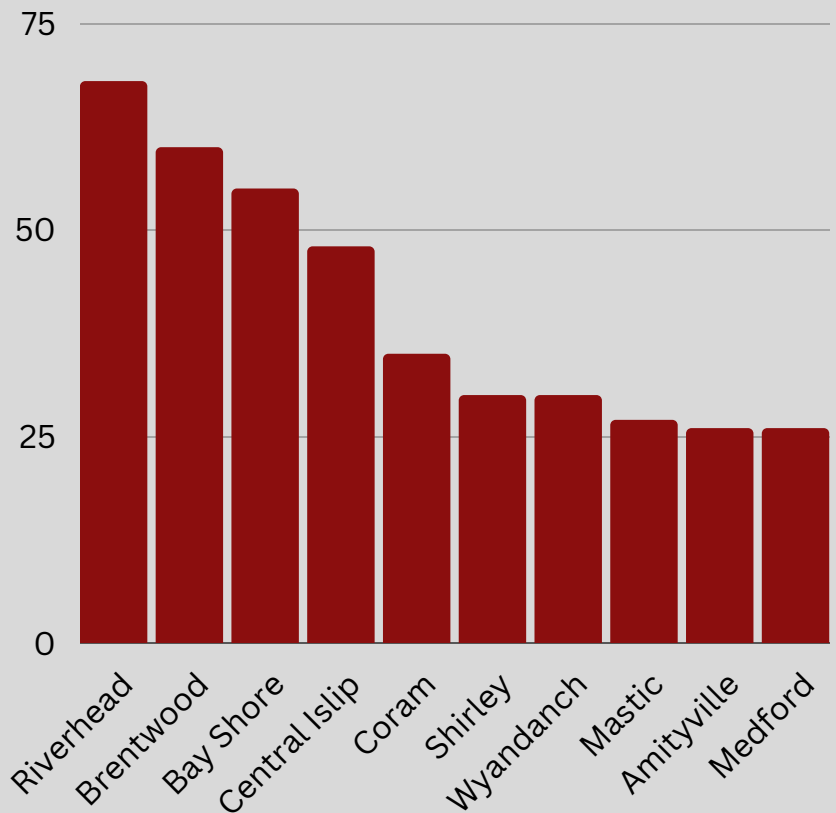

# Population by Race

# Population by Ethnicity

# Number of Sentenced Inmates

**YAPHANK**  
**RIVERHEAD**

# Top 10 Towns by Residence